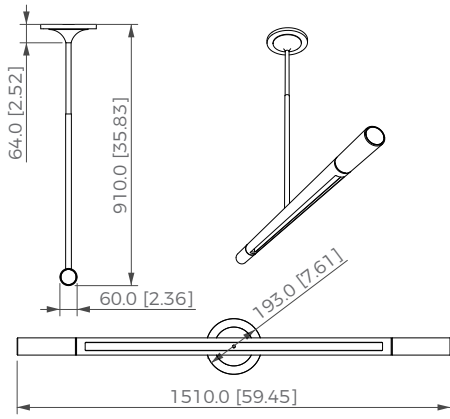

PENDANT TUBE 1500

Design Felix Millory

Dimension

mm [in]

Customable height when ordering

Reference
SUTE1500LI

Description

Patinated bronze body - Alabaster diffuser - Protective varnish

Weight lbs [Kg] **50 [22.5]**

Standard

Colors

Dimming

Driver Position

* Workshop setting

Fixing

Bronze Finishes

Type

WHITE
VEIN

BROWN
VEIN