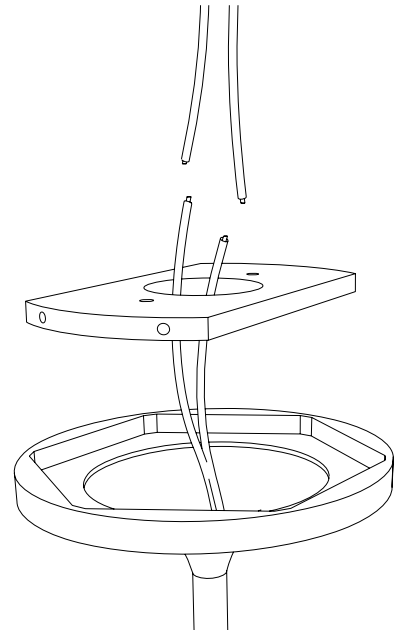

PENDANT TUBE 1500

Design Felix Millory

Dimension

mm [in]

Customable height when ordering

Reference
SUTE1500LI

Description

Patinated bronze body - Alabaster diffuser - Protective varnish

Weight lbs [Kg] **50 [22.5]**

Standard

Colors

Dimming

Driver Position

* Workshop setting

Fixing

Bronze Finishes