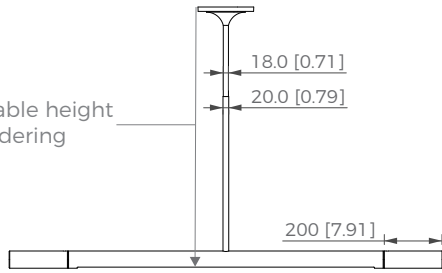

PENDANT TUBE 1500

Design Felix Millory

Dimension

mm [in]

Customable height when ordering

Reference
SUTE1500LI

Description

Patinated bronze body - Alabaster diffuser - Protective varnish