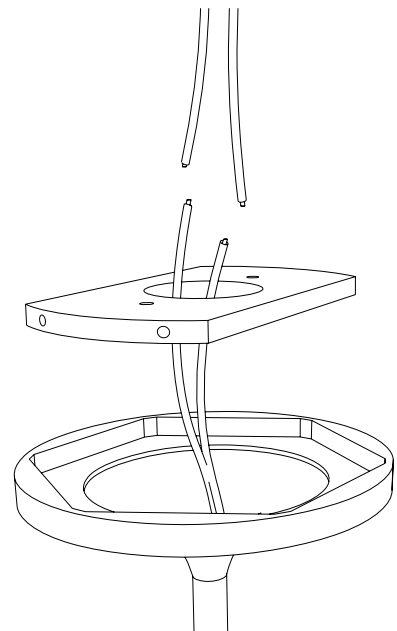

Dimension

mm [in]

Reference
SUTE2500LI

Description

Patinated bronze body - Alabaster diffuser - Protective varnish

Reparability

Driver and led are replaceable

Handmade in France in our foundry

PENDANT TUBE 2500

Design Felix Millory

Specificity

Power supply **110-120V / 50-60hz / 24V**

Sources Led **strip LED 24V**

Lumens **1200 lm (nominal)**

Watts **25**

Weight lbs [Kg] **33 [72]**

Standard

Colors

Dimming

Driver Position

* Workshop setting

Fixing

Bronze Finishes

Patinas

Special

Alabasters

Type