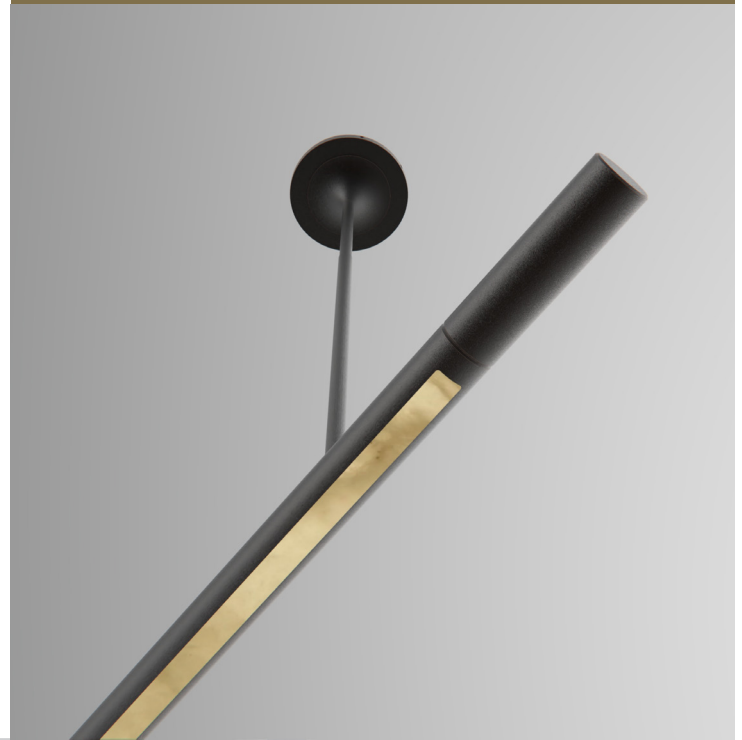

Dimension

mm [in]

Reference
SUTE2500LI

Description

Patinated bronze body - Alabaster diffuser - Protective varnish

Reparability

Driver and led are replaceable

Handmade in France in our foundry

PENDANT TUBE 2500

Design Felix Millory

Specificity

Power supply **110-120V / 50-60hz / 24V**

Sources Led **strip LED 24V**

Lumens **1200 lm (nominal)**

Watts **25**

Weight lbs [Kg] **33 [72]**

Special

Alabasters

Type