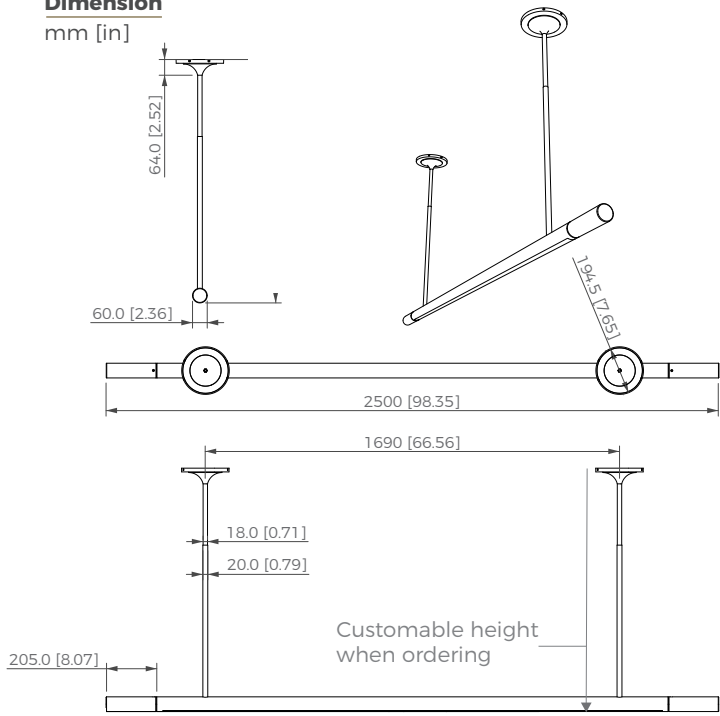

Dimension

mm [in]

Reference
SUTE2500LI

Description

Patinated bronze body - Alabaster diffuser - Protective varnish

Reparability

Driver and led are replaceable

Handmade in France in our foundry

PENDANT TUBE 2500

Design Felix Millory

Specificity

Power supply **110-120V / 50-60hz / 24V**

Sources Led **strip LED 24V**

Lumens **1200 lm (nominal)**

Watts **25**

Weight lbs [Kg] **33 [72]**