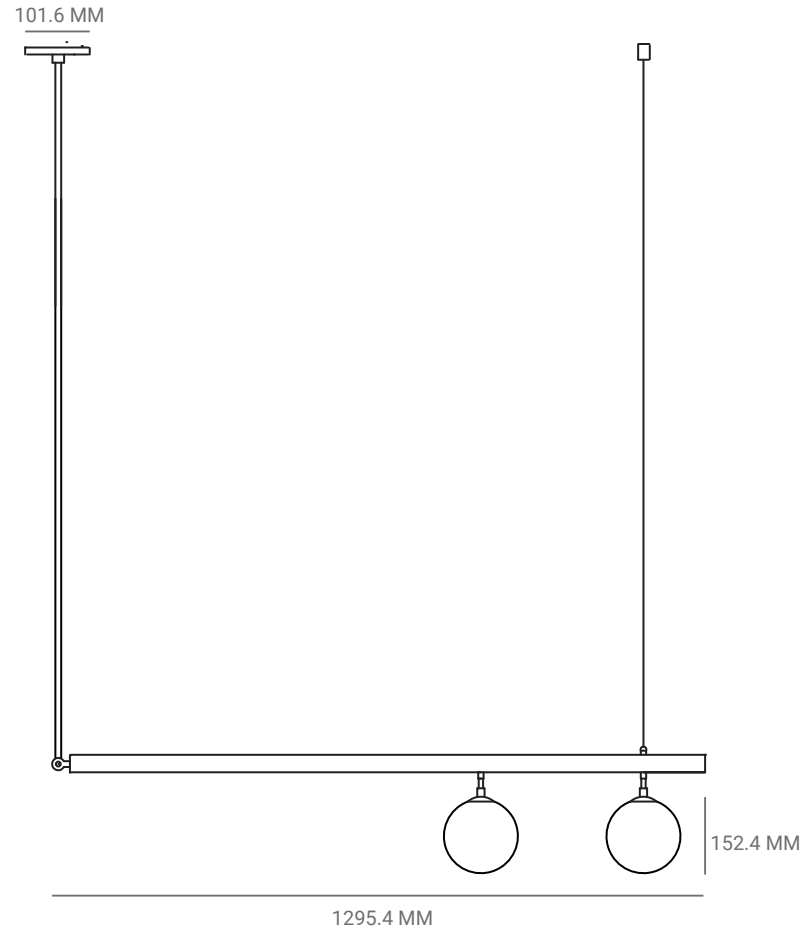

## SATELLITE 2 CEILING PENDANT

SATELLITE IS INSPIRED BY THE CONCEPTUAL AND MINIMALIST ART MOVEMENT OF THE 60'S AND 70'S. THESE LIGHT SCULPTURES ARE FUNDAMENTALLY GEOMETRIC AND ARCHITECTONIC. THEY RELY ON THE CUBE AS A STARTING POINT FOR STUDIO'S EXPLORATIONS IN SPACE, LIGHT, FORM, VOLUME, REPETITION, SEQUENCE AND VARIATION. ARTICULATING ARMS ENABLE A 180 DEGREE MOVEMENT ON THE HORIZONTAL PLANE. THE PIECES CAN BE USED AS INDIVIDUAL FIXTURES OR IN NUMBER OF COMBINATIONS FORMING LIGHT SCULPTURES LEVITATING IN SPACE.

PAUL MATTER

## SATELLITE 2 CEILING PENDANT

P.CODE:  
PMS2

DIMENSIONS:  
D: 1339.85 MM  
MINIMUM: 1016 MM , MAXIMUM: 1524 MM  
HEIGHT TO ORDER

WEIGHT:  
4 KGS

LAMPING:  
2 TYPE E27 MEDIUM BASE  
3W - 5W LED, WARM WHITE  
CE CERTIFIED, VOLTAGE 220V - 240V  
DIMMABLE UPON REQUEST

MATERIALS:  
BRASS AND ETCHED GLASS

CUSTOM LENGTHS:  
MINIMUM LENGTH - 635 MM  
INCLUDES UPTO - 1828.8 MM  
ADDITIONAL LENGTH AT 1% PER 25.4 MM

CUSTOM FINISHES:  
1. AGED BRASS WITH AGED BRASS DETAILS  
2. BURNT BRASS WITH BURNT BRASS DETAILS  
3. BURNT BRASS WITH AGED BRASS DETAILS  
4. RAW BRASS WITH RAW BRASS DETAILS  
5. SILVERED BRASS WITH SILVERED BRASS DETAILS