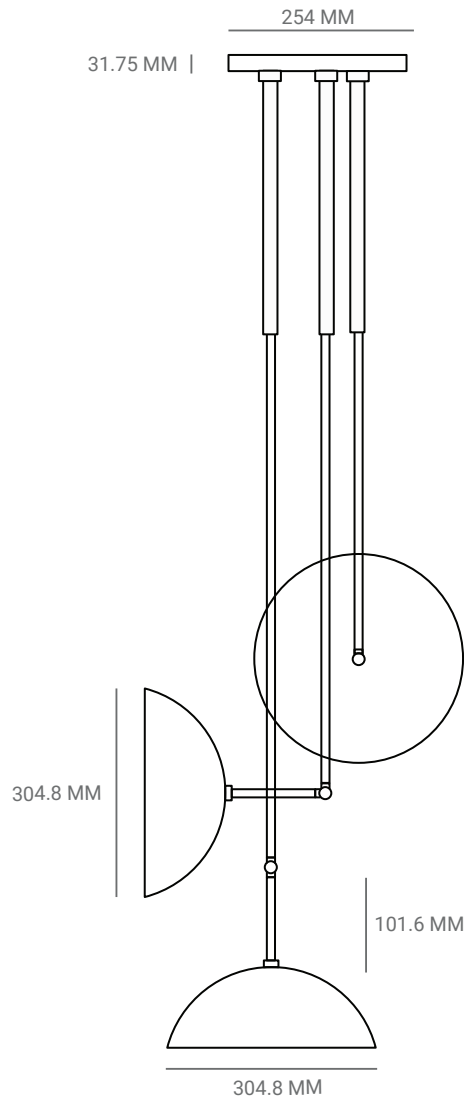

PAUL MATTER

TANGO THREE CEILING PENDANT

TANGO IS BORN FROM PLAYFUL EXPERIMENTATION WITH VINTAGE LIGHTING COMPONENTS TO CREATE LIGHTING FIXTURES THAT FUSE SCULPTURAL FORM WITH HAND-WORN MATERIALS. ARTICULATING ELBOWS AND BRASS SHADES CREATE A SOPHISTICATED ARMATURE THAT EMITS SOFT POOLS OF LIGHT. TANGO SERIES COMPRISES OF PENDANTS, CHANDELIERS AND WALL SCONCE.

PAUL MATTER

TANGO THREE

CEILING PENDANT

P.CODE:
PMTB3

DIMENSIONS:
D: 646.76 MM, SUBJECT TO DOME ANGLE
HEIGHT TO ORDER

WEIGHT:
9 KGS

LAMPING:
3 TYPE E27 MEDIUM BASE
40W INCANDESCENT, WARM WHITE
CE CERTIFIED, VOLTAGE 220V - 240V
DIMMABLE

MATERIALS:
BRASS

CUSTOM LENGTHS:
MINIMUM LENGTH - 635 MM
INCLUDES UPTO - 1828.8 MM
ADDITIONAL LENGTH AT 1% PER 25.4 MM

CUSTOM FINISHES:
1. AGED BRASS WITH AGED BRASS DETAILS
2. BUFF BRASS WITH BUFF BRASS DETAILS
3. BURNT BRASS WITH BURNT BRASS DETAILS
4. BURNT BRASS WITH AGED BRASS DETAILS
5. RAW BRASS WITH RAW BRASS DETAILS