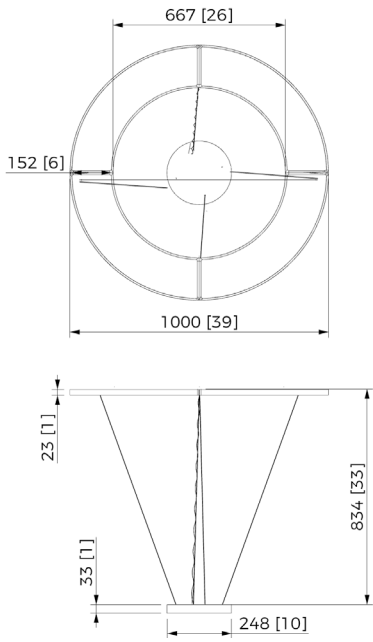

Dimension

mm [in.]

**PENDANT
HUBLOT 1000 RO**

Design Yves Macheret

Reference
SUHT1000OP

Description

Patinated bronze body - Alabaster diffuser - Protective varnish

Reparability

Driver and led are replaceable

Handmade in France in our foundry

Specificity

Power supply **110-120V / 50-60hz / 24V**

Sources Led **strip LED 24V**

Lumens **1475 lm (nominal)**

Watts **52**

Weight lbs [Kg] **57,5 [26]**