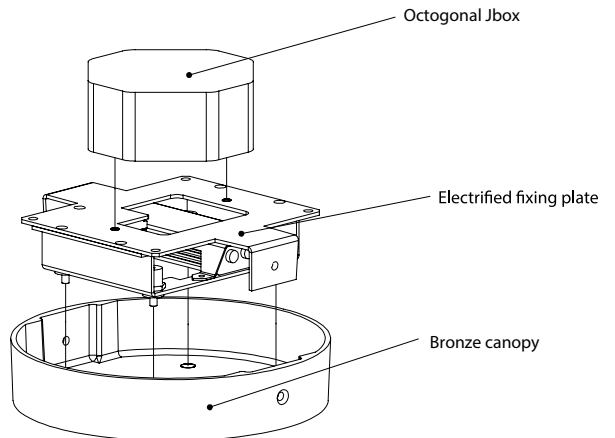

Fixing

Detail B

Bronze Finishes

Patinas

FNRB
RAW
BRONZE

FNMB
MEDIUM
BRONZE

FNBK
BLACK
BRONZE

Special

FNBN
BRUSHED
NICKEL

CUSTOM
FINISHING
ON DEMAND

Alabasters

Type

WHITE
VEIN

BROWN
VEIN