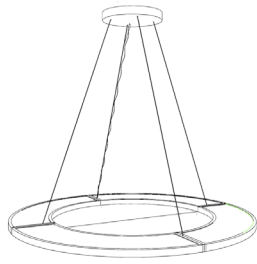

Dimension

mm [in.]

**PENDANT
HUBLOT 1000 RO**

Design Yves Macheret

Reference
SUHT1000OP

Description

Patinated bronze body - Alabaster diffuser - Protective varnish

Reparability

Type

WHITE
VEIN

BROWN
VEIN