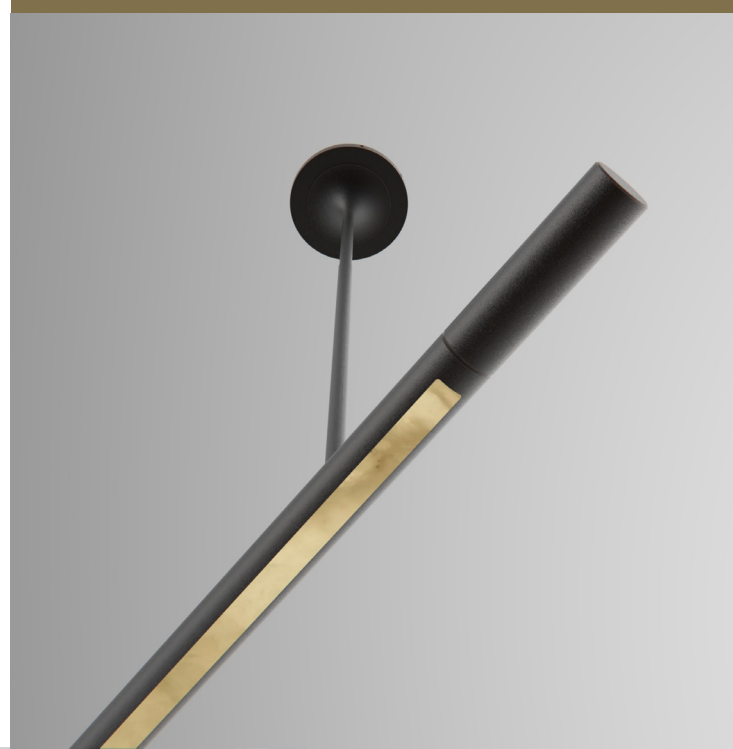

**Dimension**  
mm [in]

Reference  
**SUTE2000LI2**  
Description  
**Patinated bronze body - Alabaster diffuser - Protective varnish**  
Reparability  
**Driver and led are replaceable**

Handmade in France in our foundry

# PENDANT TUBE 2000

Design Felix Millory

**Specificity**

- Power supply **110-120V / 50-60hz / 24V**
- Sources Led **strip LED 24V**
- Lumens **1000 lm (nominal)**
- Watts **20**
- Weight lbs [Kg] **30 [66]**

Standard:

Colors:

Dimming:

Driver Position:

\* Workshop setting

**Fixing**

**Bronze Finishes**

**Patinas**

- FNRB RAW BRONZE
- FNMB MEDIUM BRONZE
- FNBK BLACK BRONZE

**Special**

- FNBN BRUSHED NICKEL
- CUSTOM FINISHING ON DEMAND

**Alabasters**

**Type**

- WHITE VEIN
- BROWN VEIN