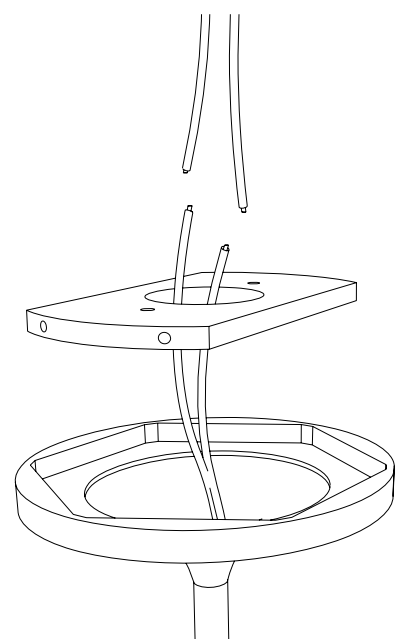

Bronze Finishes

Patinas

- FNRB RAW BRONZE
- FNMB MEDIUM BRONZE
- FNBK BLACK BRONZE

Special

- FNBN BRUSHED NICKEL
- CUSTOM FINISHING ON DEMAND

Alabasters

Type

- WHITE VEIN
- BROWN VEIN