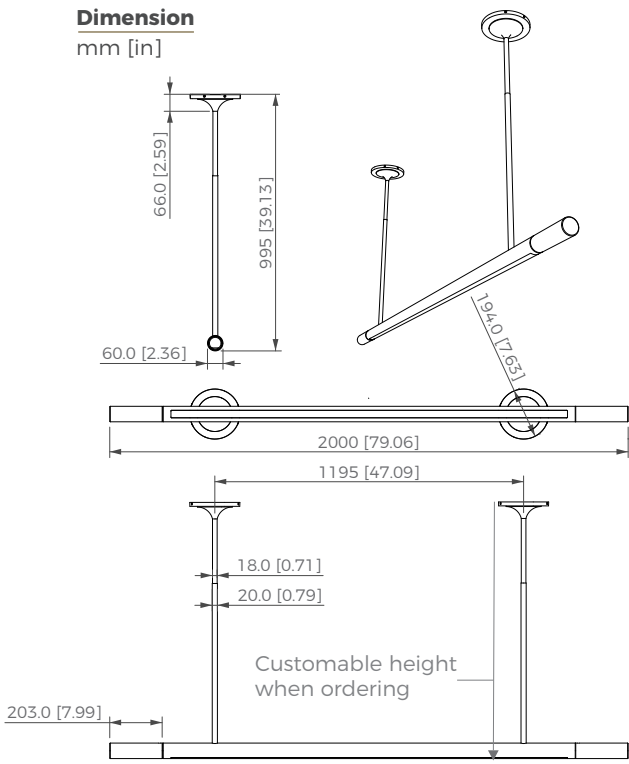

**Dimension**  
mm [in]

Reference  
**SUTE2000LI2**  
Description  
**Patinated bronze body - Alabaster diffuser - Protective varnish**  
Reparability  
**Driver and led are replaceable**

Handmade in France in our foundry

# PENDANT TUBE 2000

Design Felix Millory

**Specificity**

- Power supply **110-120V / 50-60hz / 24V**
- Sources Led **strip LED 24V**
- Lumens **1000 lm (nominal)**
- Watts **20**
- Weight lbs [Kg] **30 [66]**