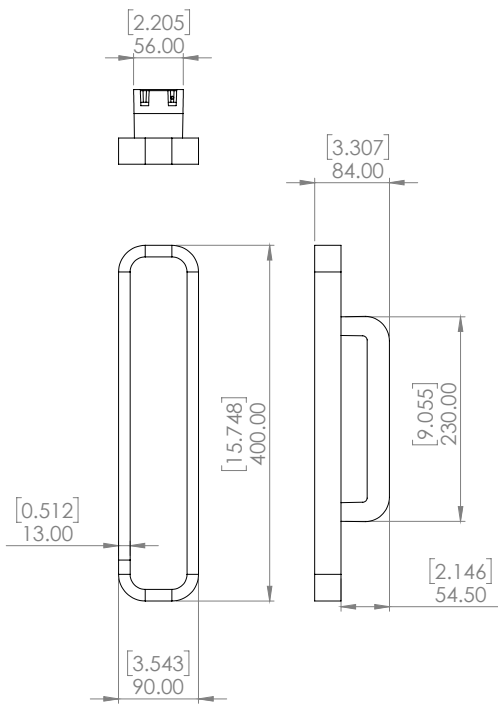

# WALL LAMP HUBLOT 400

By YVES MACHERET

REFERENCE  
WLHT400RC

DESCRIPTION  
Body lamp patinates bronze - Protective varnish - Alabaster diffuser  
120 VAC / 60hz / 24V

## SPECIFICITY

SOURCES	strip LED 24V					
LUMENS	700 lm					
WATTS	8					
WEIGHT (LBS)	14					
CERTIFICATES		Class 2				
STANDARD						
COLORS						
DIMMING						