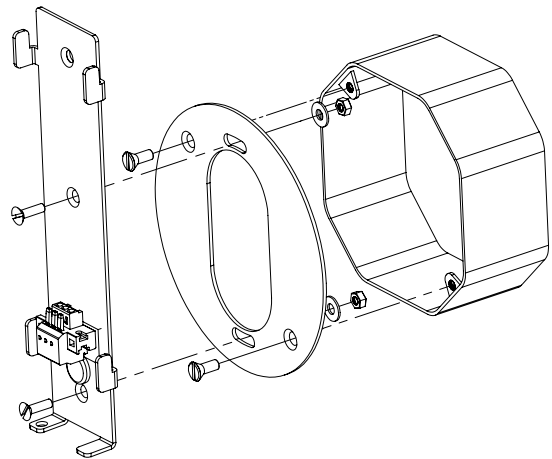

WALL LAMP HUBLOT 400

By YVES MACHERET

REFERENCE
WLHT400RC

DESCRIPTION
Body lamp patinates bronze - Protective varnish - Alabaster diffuser
120 VAC / 60hz / 24V

SPECIFICITY

SOURCES	strip LED 24V					
LUMENS	700 lm					
WATTS	8					
WEIGHT (LBS)	14					
CERTIFICATES		Class 2				
STANDARD						
COLORS						
DIMMING						

FIXING

* Standard setting

PATINAS

ALABASTER