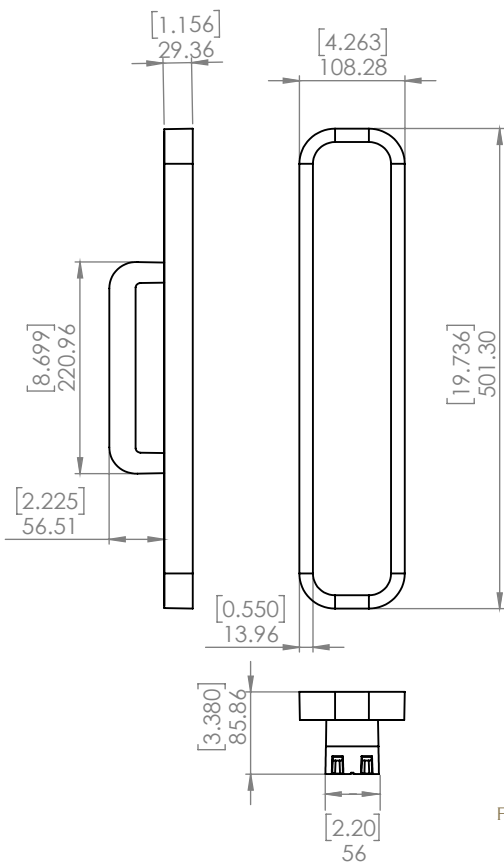

WALL LAMP HUBLOT 500

RÉFÉRENCE
WLHT500RC

DESCRIPTION
Body lamp patinates bronze - Protective varnish - Alabaster diffuser
120 VAC / 60hz / 24V

SPECIFICITY

SOURCES	strip LED 24V
LUMENS	700 lm
WATTS	11
WEIGHT (LBS)	14
CERTIFICATES	 Class 2
STANDARD	LED CRI-Ra 98 120 VAC 50-60HZ CEMEX Dry location Damp location
COLORS	2700K* 3000K 4000K
DIMMING	Triac* 0.10V Other

FIXING

* Standard setting

PATINAS

ALABASTER