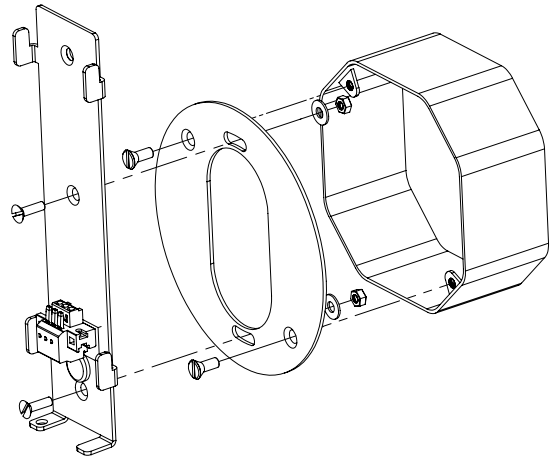

WALL LAMP HUBLOT 500

RÉFÉRENCE
WLHT500RC

DESCRIPTION
Body lamp patinates bronze - Protective varnish - Alabaster diffuser
120 VAC / 60hz / 24V

SPECIFICITY

SOURCES	strip LED 24V
LUMENS	700 lm
WATTS	11
WEIGHT (LBS)	14
CERTIFICATES	 Class 2
STANDARD	LED CRI-Ra 98 120 VAC 50-60HZ CEMEX Dry location Damp location
COLORS	2700K* 3000K 4000K
DIMMING	Triac* 0.10V Other

FIXING

* Standard setting

PATINAS

ALABASTER