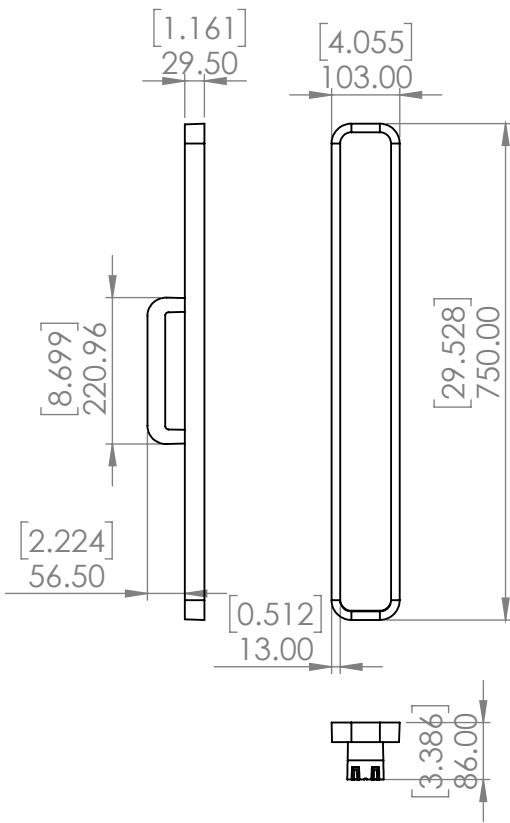

WALL LAMP HUBLOT 750

Design Yves Macheret

RÉFÉRENCE
WLHT750RC
DESCRIPTION

Body lamp patinated bronze - Protective varnish - Alabaster diffuser
120 VAC / 60hz / 24V

SPECIFICITY

SOURCES	strip LED 24V					
LUMENS	1050 lm					
WATTS	11					
WEIGHT (LBS)	16					
CERTIFICATES		Class 2				
STANDARD	LED	CRI-Ra 98	120 VAC 50-60HZ		Dry location	Damp location
COLORS	2700K*	3000K	4000K			
DIMMING	Triac*	0.10V	Other			

FIXING

* Standard setting

PATINAS

ALABASTER