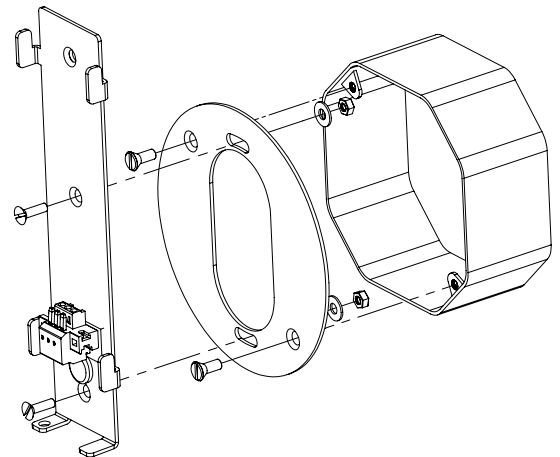

WALL LAMP HUBLOT 750

Design Yves Macheret

RÉFÉRENCE
WLHT750RC
DESCRIPTION

Body lamp patinated bronze - Protective varnish - Alabaster diffuser
120 VAC / 60hz / 24V

SPECIFICITY

SOURCES	strip LED 24V					
LUMENS	1050 lm					
WATTS	11					
WEIGHT (LBS)	16					
CERTIFICATES		Class 2				
STANDARD	LED	CRI-Ra 98	120 VAC 50-60HZ		Dry location	Damp location
COLORS	2700K*	3000K	4000K			
DIMMING	Triac*	0.10V	Other			

FIXING

* Standard setting

PATINAS

ALABASTER