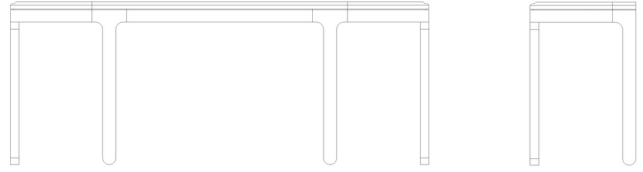

## ARCO CONSOLE

DRAWING INSPIRATION FROM ANCIENT ARCHITECTURE, THIS SERIES IS PARED DOWN TO THE ESSENTIAL STRUCTURE, WHILE BLENDING TRADITIONAL DETAILING THROUGH A CONTEMPORARY APPROACH.

72" L X 18" D X 28" H