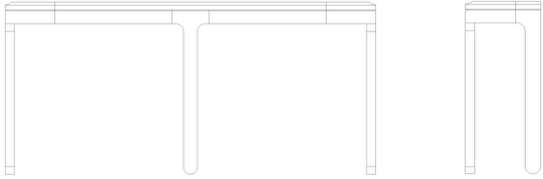

CASTILLEJA

FURNITURE | OBJECTS

ARCO DEMILUNE

DRAWING INSPIRATION FROM ANCIENT ARCHITECTURE, THIS SERIES IS PARED DOWN TO THE ESSENTIAL STRUCTURE, WHILE BLENDING TRADITIONAL DETAILING THROUGH A CONTEMPORARY APPROACH.

60" L X 12" D X 28" H

ADDITIONAL SIZING AVAILABLE - PLEASE INQUIRE

SHOWN IN EMPERADOR DARK MARBLE & BLEACHED WALNUT
ADDITIONAL FINISHES ARE AVAILABLE BY REQUEST