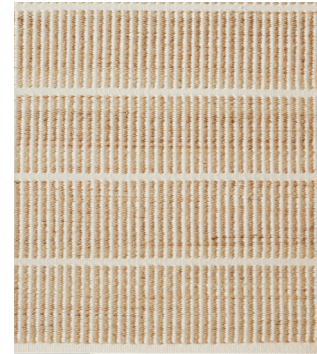

# Trellis

Natural &  
White  
TRE-NAT/WHI

Natural &  
Sandstone  
TRE-NAT/SND

Natural &  
Bison  
TRE-NAT/BIS

Metric	Imperial
1.7 x 2.4 m	5'7" x 7'10"
2 x 3 m	6'7" x 9'10"
2.5 x 3.5 m	8'2" x 11'6"
3 x 4 m	9'10" x 13'2"
Custom /m <sup>2</sup>	Custom /f <sup>2</sup>

Crafted by Hand

Construction: **Hand woven flat weave**

End finish: **Wool turnover**

Height: **5 mm** 3/4"

Handmade in India.

Armadillo supports Care & Fair initiatives and projects.

Composition

55% Wool & 45% Jute Weft  
with 100% Cotton Warp