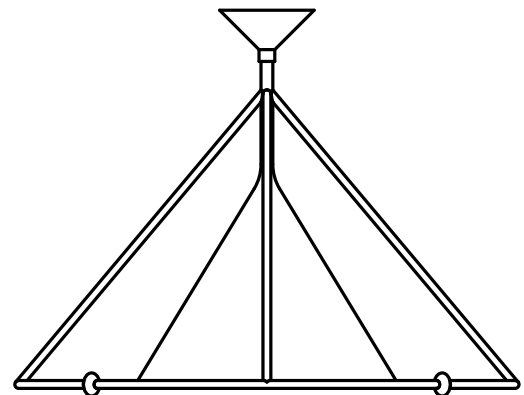

ANGELE CHANDELIER

*The central cone of the Angele casts a protective voluminous glow from above. Solid and ethereal, the fixture fills the space while remaining lightweight. Like a bell in a cathedral waiting to be rung, the Angele adds a pensive quality to any entryway or dining area.*

### DIMENSIONS

Height: 24in / 61cm  
Diameter: 32in / 81cm

### CANOPY

Ø6 in / 15.24cm

### FEATURES

Fully Dimmable  
Shipped assembled

32

Top

24

Front