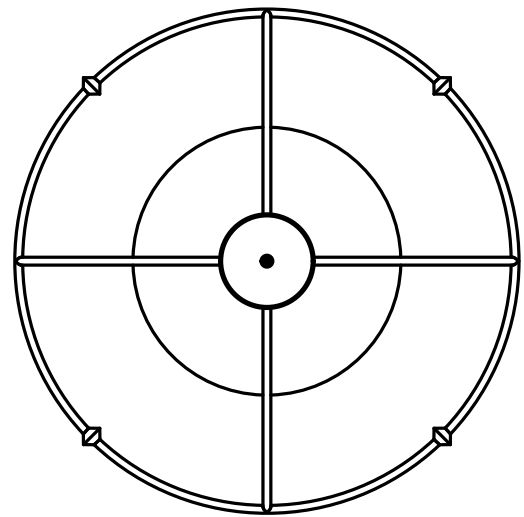

STEPHEN ANTONSON

by hand

Angele Chandelier

MATERIALS

Hand sculpted plaster
Brushed plaster finish

LAMPING

Edison socket, 1 bulb 100W Max

CERTIFICATIONS

UL / CE

DIMENSIONS

Height: 24in / 61cm
Diameter: 32in / 81cm

WEIGHT

Approx. 20lbs / 90.7kg

CANOPY

Ø6 in / 15.24cm

LEAD TIME

18-20 weeks

Custom dimensions available
Gilded cone incurs additional upcharge

FEATURES

Fully Dimmable
Shipped assembled

32

Top