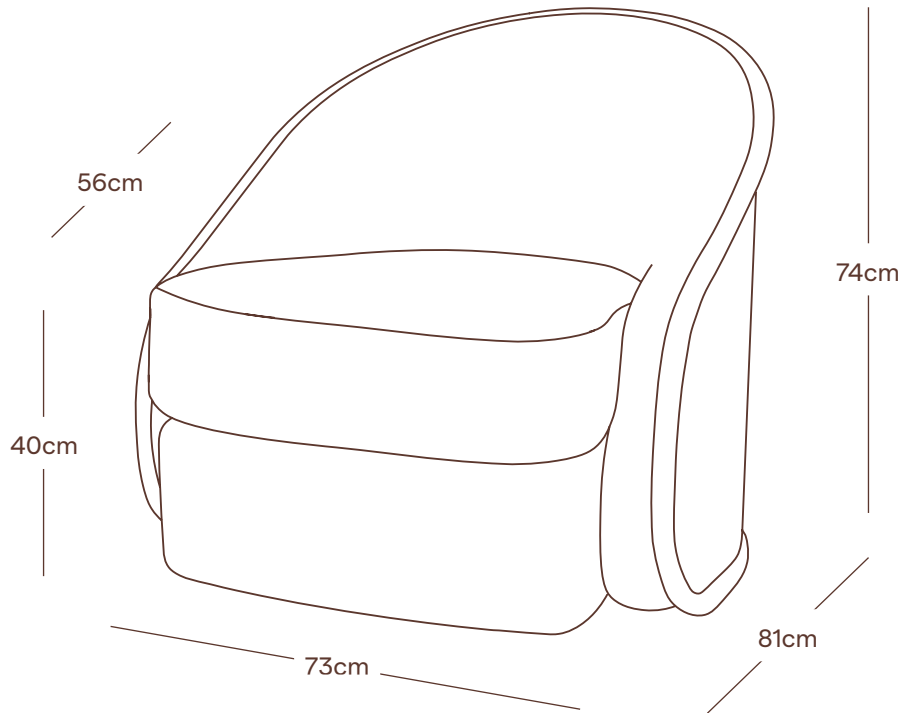

SISTER

THE BEAK
SWIVEL CHAIR

THE BEAK SWIVEL CHAIR

MATERIALS

Upholstered here in Afua Olive with a walnut plinth base.

DIMENSIONS

Width 73cm
Depth 81cm
Height 74cm
Seat Height 40cm
Seat Depth 56cm

FABRIC

Plain: 8 metres, Pattern: 8.4 metres

ADDITIONAL COMMENTS

Made in the UK

AVAILABLE FINISHES

Oak

Walnut

Black Stained Beech