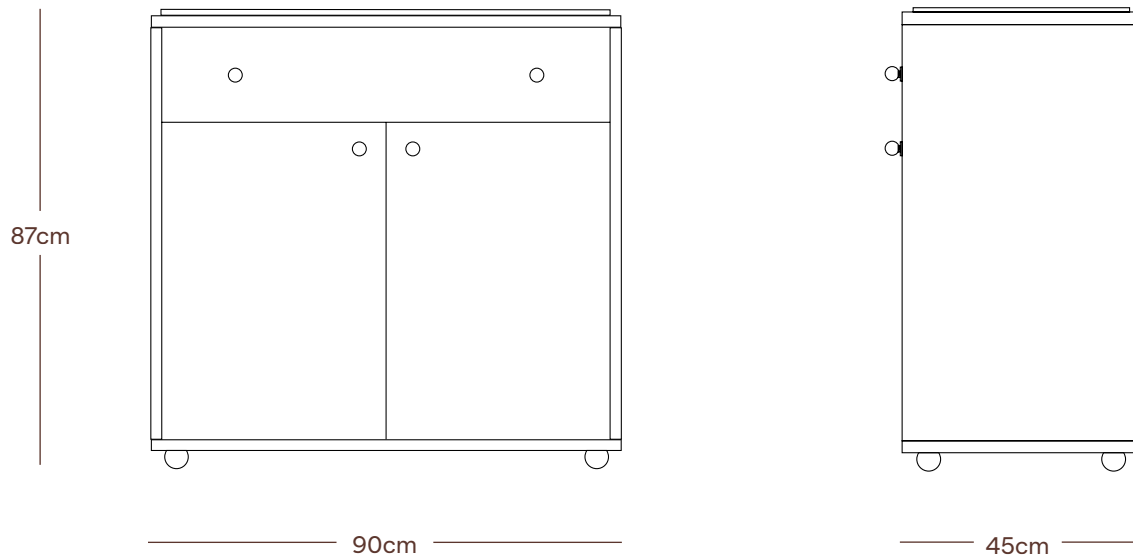

THE BLEWCOAT SIDEBOARD

MATERIALS

Shown here in Oak Burl with a Green Cipollino marble top.

DIMENSIONS

Width 90cm
Depth 45cm
Height 87cm