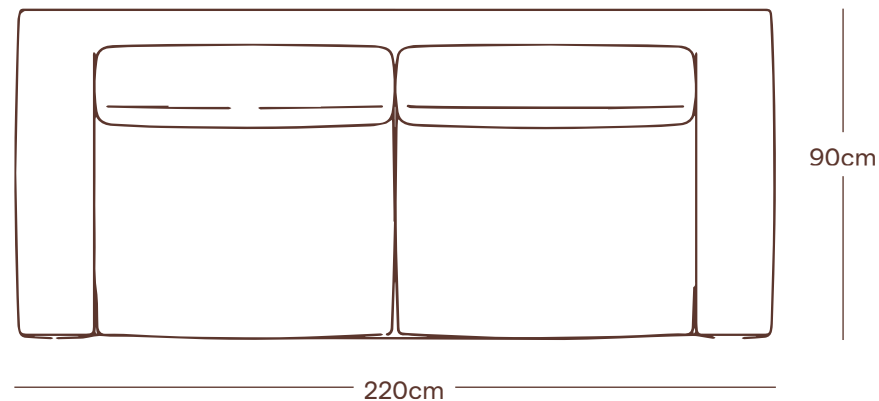

SISTER

THE BLOCK
SOFA

THE BLOCK SOFA

MATERIALS

Shown here upholstered in Marci Mohair Hibiscus with Walnut feet.

DIMENSIONS

Width 220cm
Depth 90cm
Height 83cm
Seat Height 39cm

Please enquire for more details on a 3 seater option.

FABRIC

Plain: 21.5 metres, Pattern: 22.8 metres

ADDITIONAL COMMENTS

AVAILABLE FINISHES

Oak

Walnut

Black Stained Beech