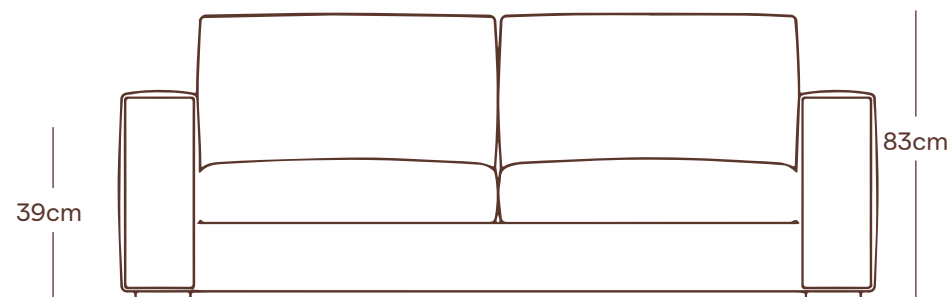

SISTER

THE BLOCK
SOFA

THE BLOCK SOFA

MATERIALS

Shown here upholstered in Marci Mohair Hibiscus with Walnut feet.

DIMENSIONS

Width 220cm
Depth 90cm
Height 83cm
Seat Height 39cm

Please enquire for more details on a 3 seater option.

FABRIC

Plain: 21.5 metres, Pattern: 22.8 metres

ADDITIONAL COMMENTS

AVAILABLE FINISHES

Oak

Walnut

Black Stained Beech