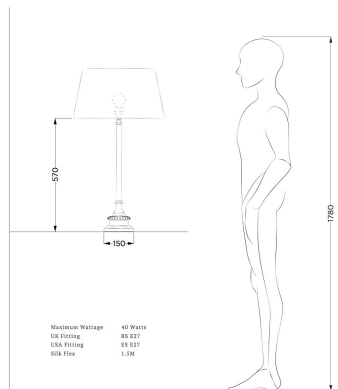

ROSE UNIACKE

THE CAST
COLLARED BRASS TABLE LAMP