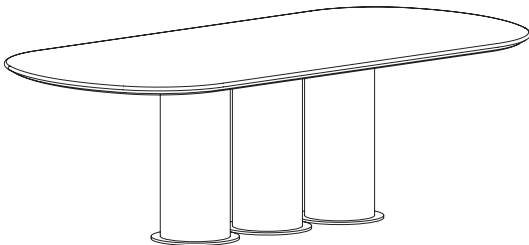

## DESCRIPTION

Inspired by the visual weight of symmetry, the 'Columnna' dining table is simple in composition, comprising of three column-like legs and an elegantly curved table top that cantilevers out from its central mass.

## DINING TABLE

84" L X 46" W X 29.5" H

96" L X 46" W X 29.5" H