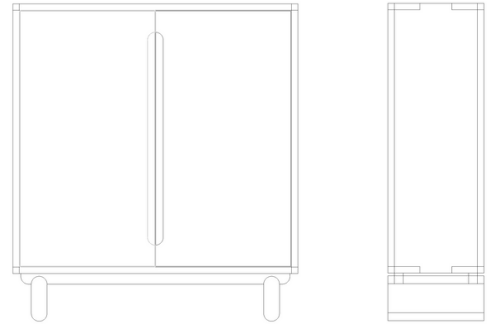

## CURIO CABINET

BLENDING TIME HONORED JOINERY WITH A PARED DOWN MINIMALIST AESTHETIC, THE CURIO SERIES ARE BUILT TO LAST.

2 DOOR / SHELVING  
2 DOOR / 3 INTERIOR DRAWER  
4 DRAWER / DRAWER DIVIDERS

42" L X 18" D X 54" H  
54" L X 18" D X 60" H