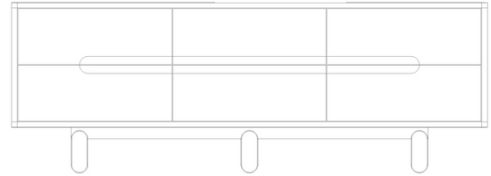

## CURIO SIDEBOARD

BLENDING TIME HONORED JOINERY WITH A PARED DOWN MINIMALIST AESTHETIC, THE CURIO SERIES ARE BUILT TO LAST.

### 6 DRAWER

84"L X 21"D X 30"H  
96"L X 24"D X 30"H

### 4 DRAWER

54"L X 21"D X 30"H  
66"L X 24"D X 30"H

ADDITIONAL SIZING AVAILABLE - PLEASE INQUIRE

SHOWN IN NATURAL CHERRY

ADDITIONAL FINISHES AND STONE LEGS ARE AVAILABLE BY REQUEST