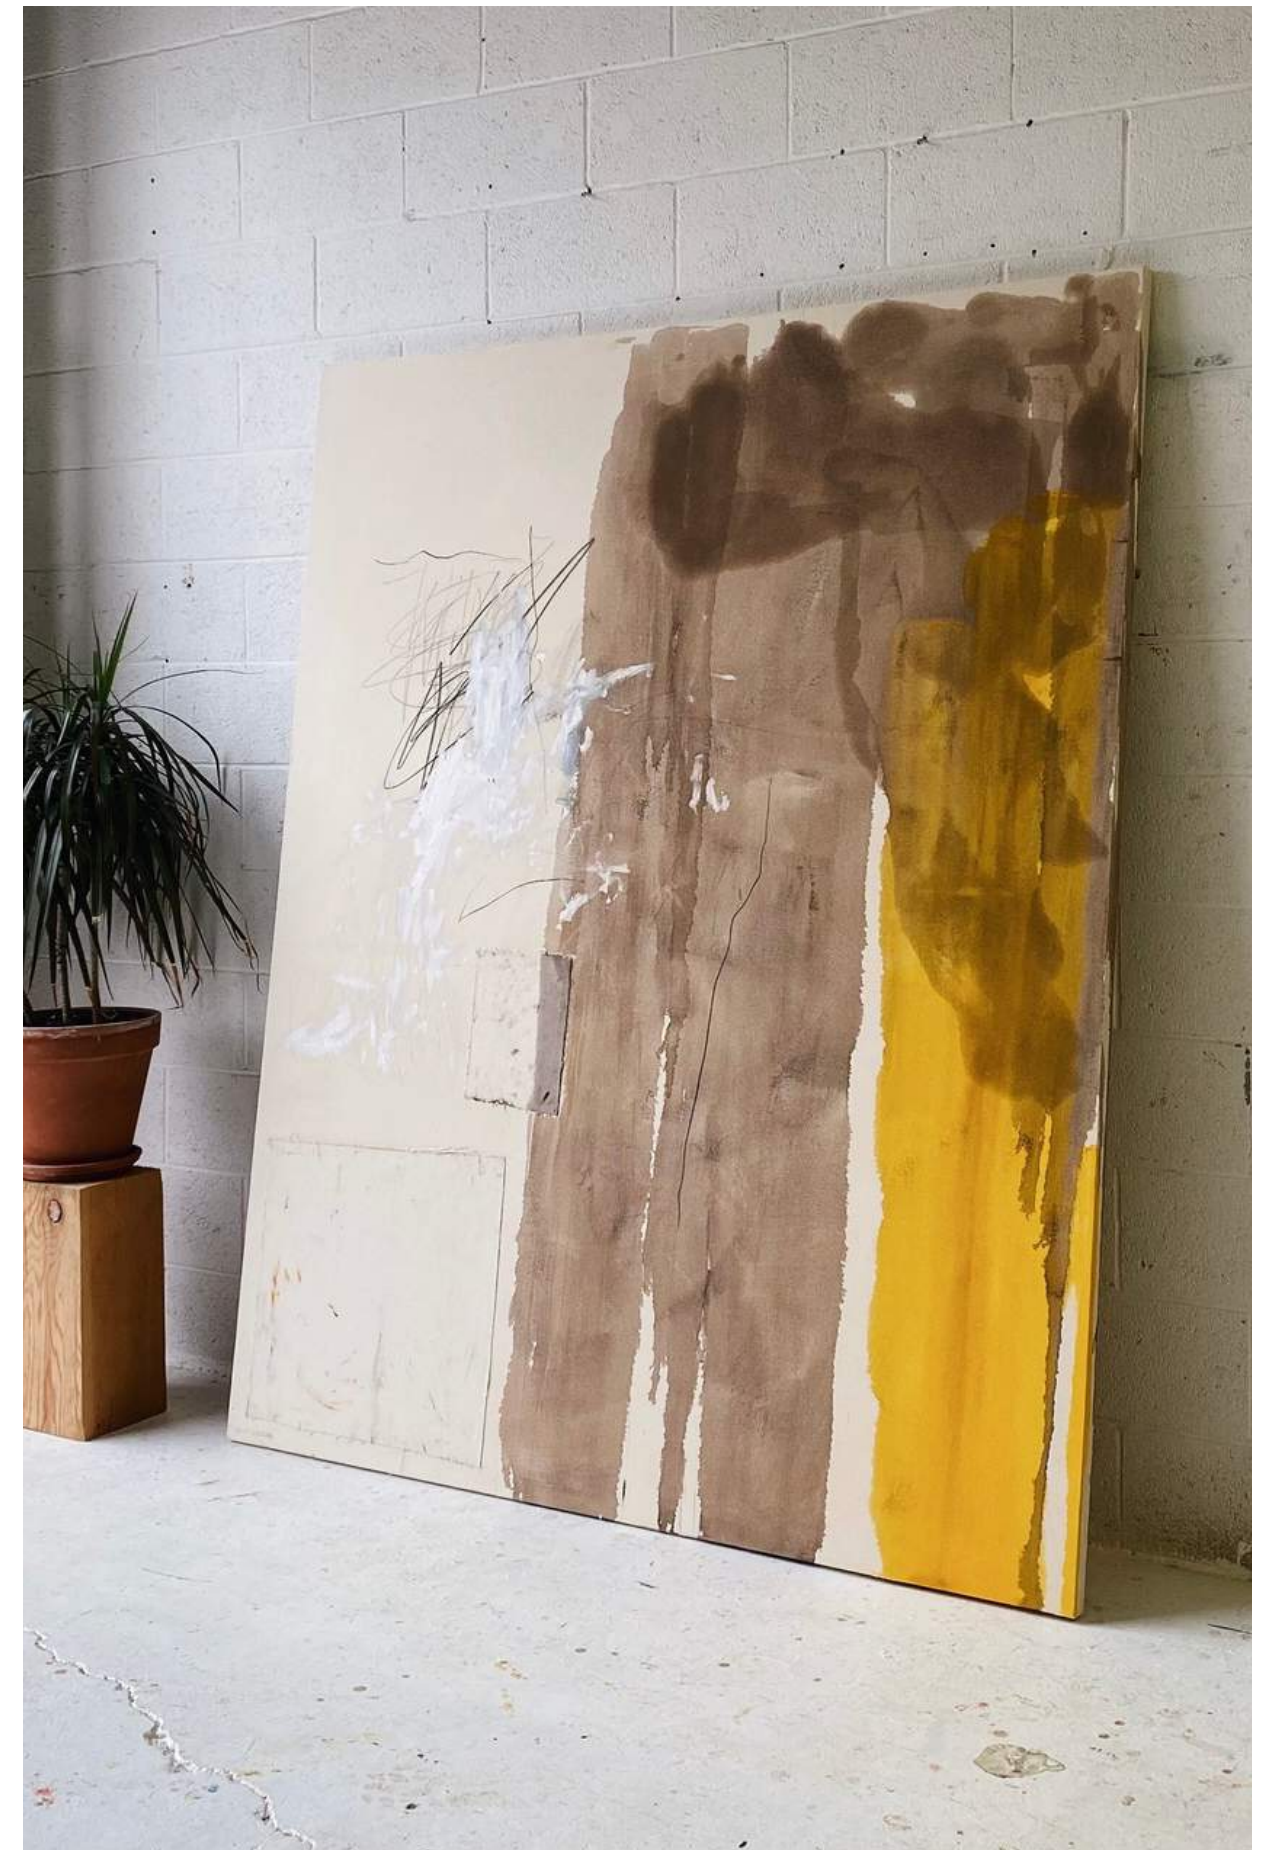

\$7,500

SEA GLASS

H 22in x W 18in x D 2in

oil on collaged canvas, 2022

\$2,000

OFFSHORE

H 20in x W 16in x D 2in

oil + acrylic marker on torn + sewn canvas, 2022

\$4,200

DAWN HORIZON #1

H 78in x W 64in x D 2in

oil, graphite, + charcoal on collaged canvas, 2020

\$13,200

LANDSCAPE IN BLUE/GREEN/ORANGE #2

H 73.5in x W 73.5in x D 2in (diptych)

oil on canvas, 2020