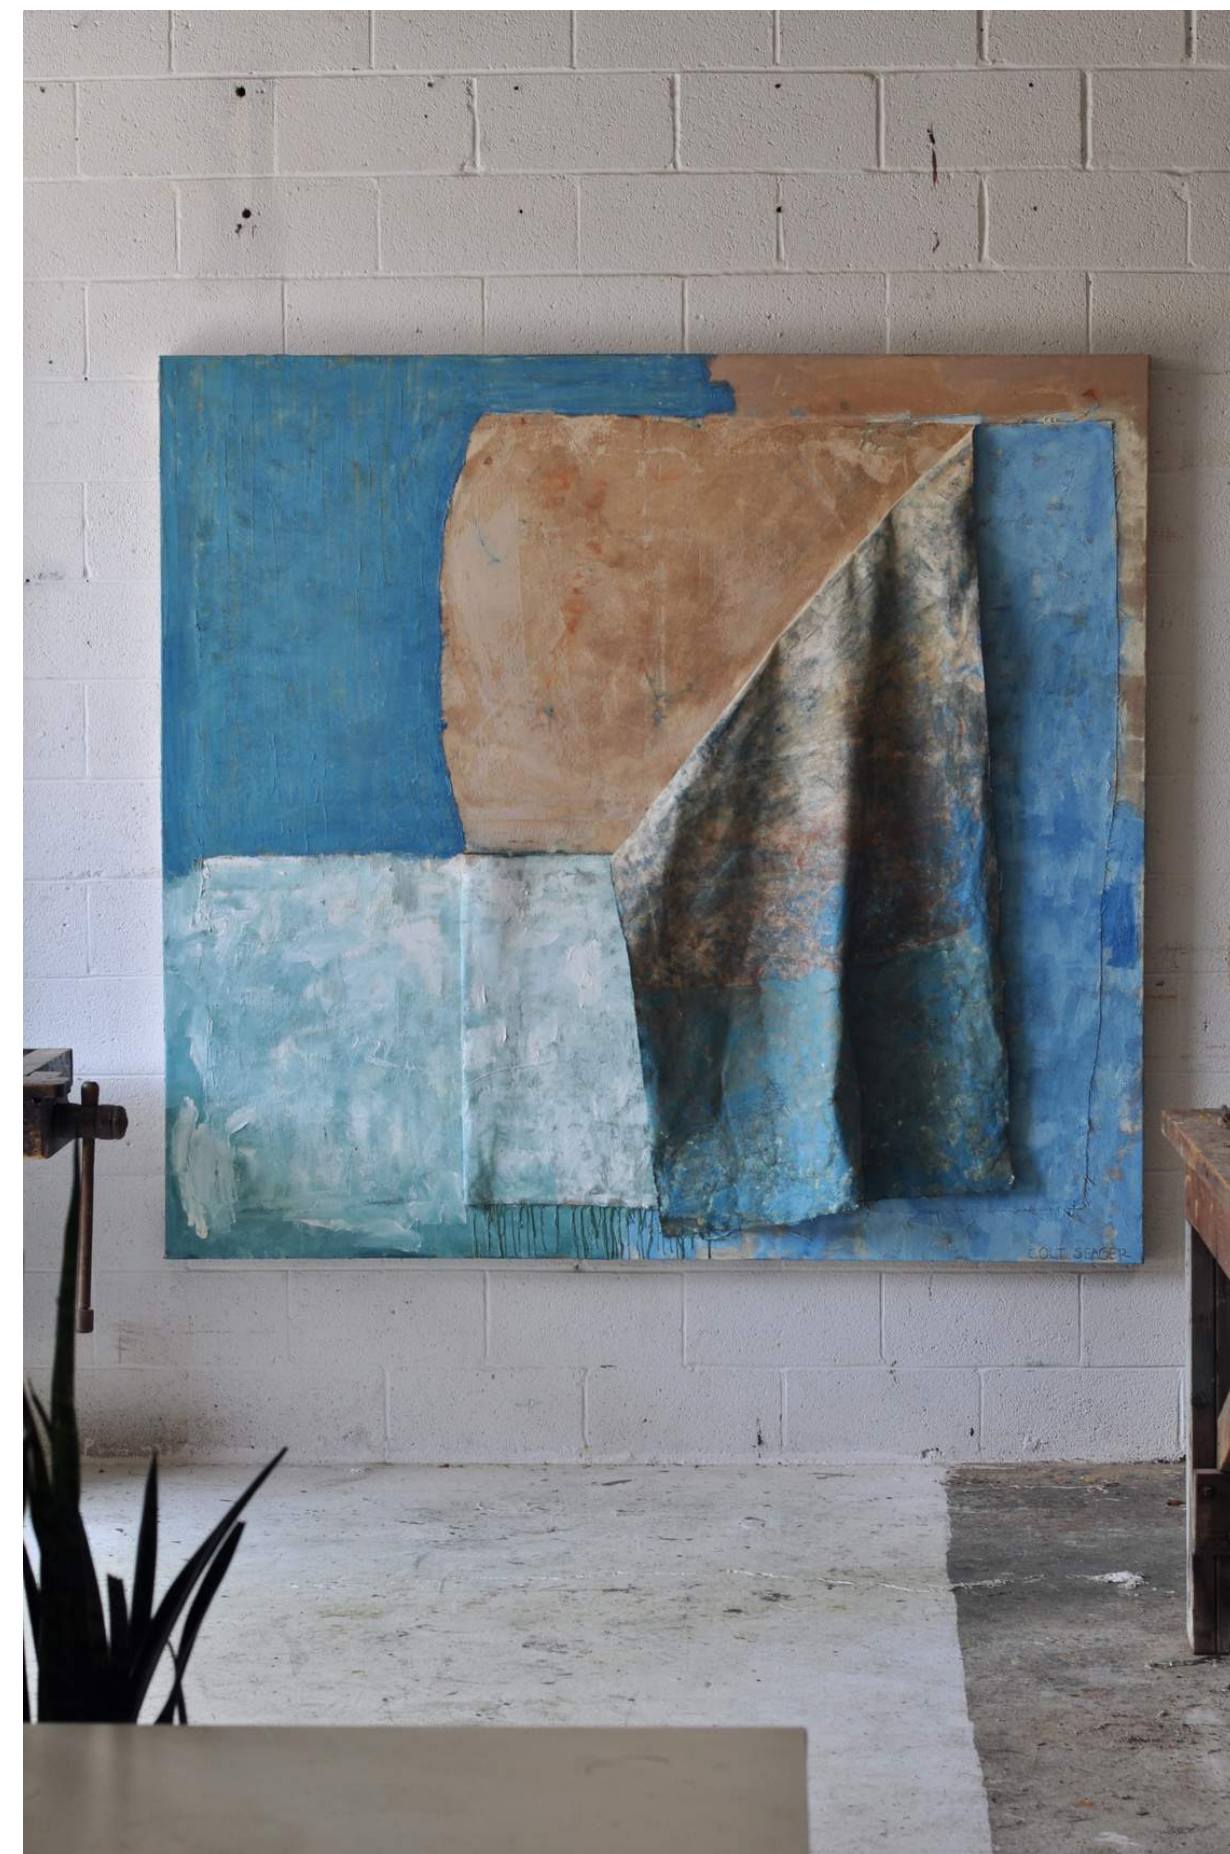

\$6,200

TORN#4

H 72in x W 78 x D 2in

oil on collaged and torn canvas, 2021

\$16,000

TORN #6

H 66in x W 58in x D 2in

oil and glue on collaged, torn, + sewn canvas, 2021