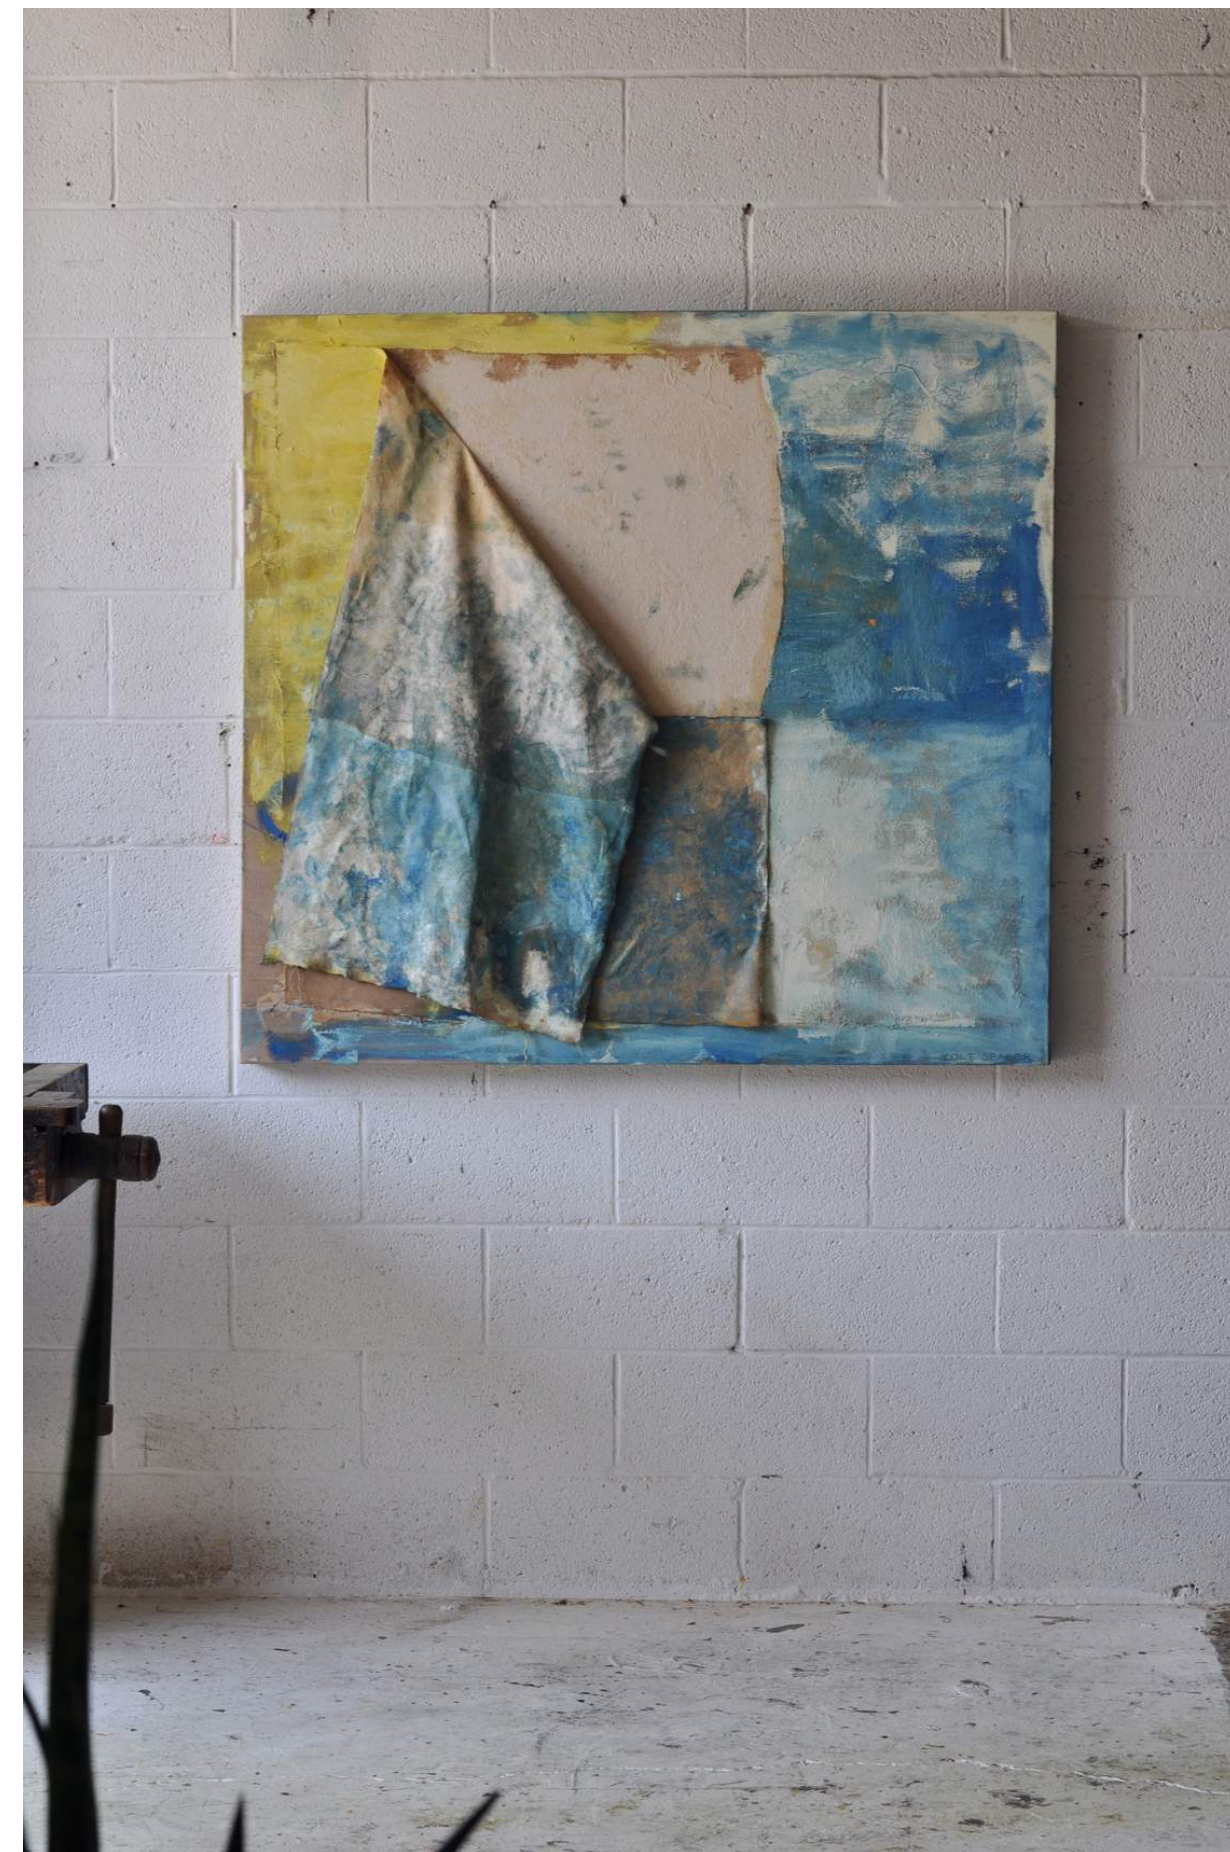

\$1,800

TORN #1

H 46.25in x W 50.25in x D 2in

oil on collaged and torn canvas, 2021

\$6,000

TORN #3

H 48in x W 54in x D 2in

oil on collaged and torn canvas, 2021