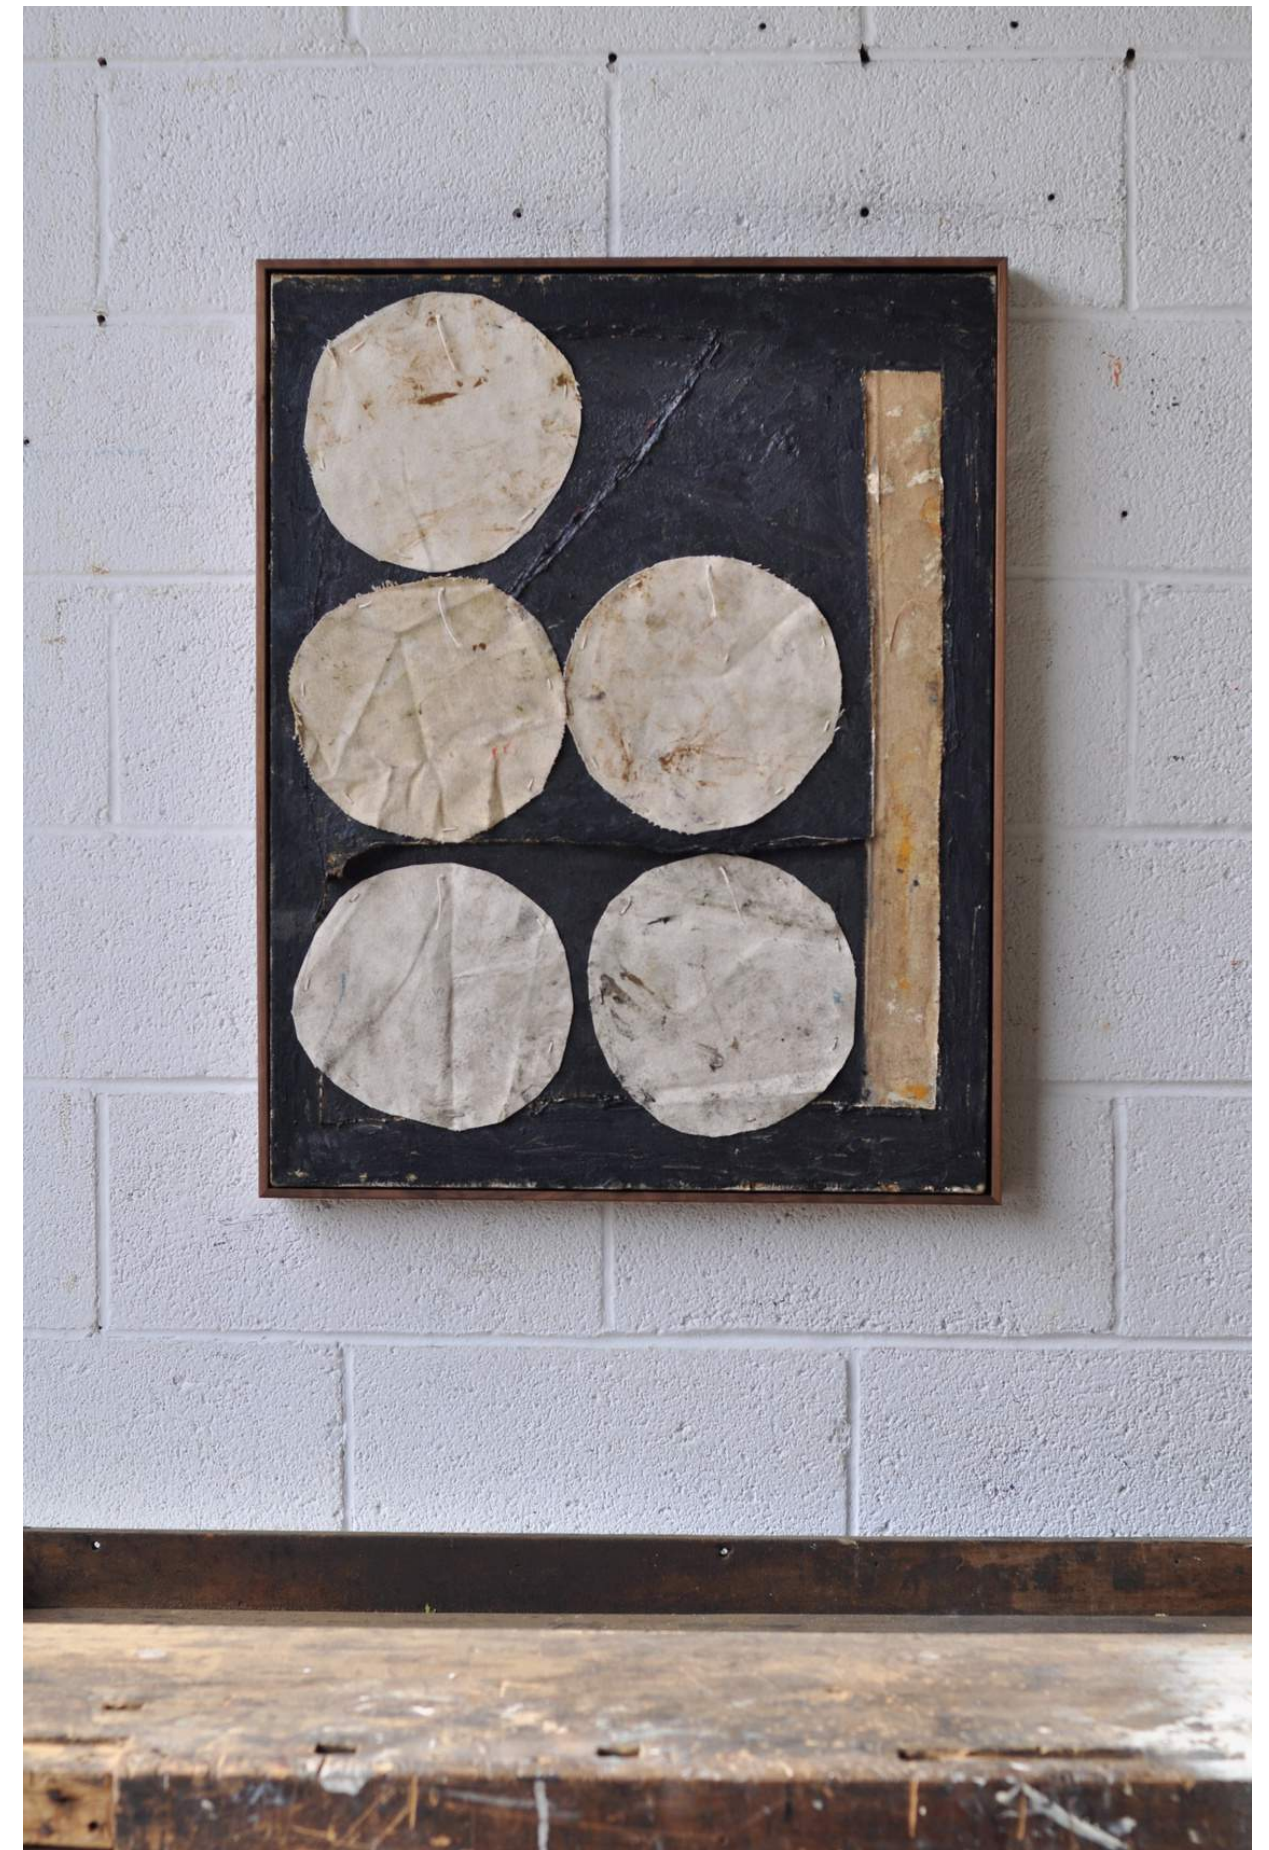

\$3,200

FIVE CIRCLES

H 28in x W 22in x D 2in

oil on sewn canvas, framed in walnut, 2022

\$2,800

SPADE

H 58in x W 46in x D 2in

oil, + graphite on sewn canvas, framed in walnut, 2022