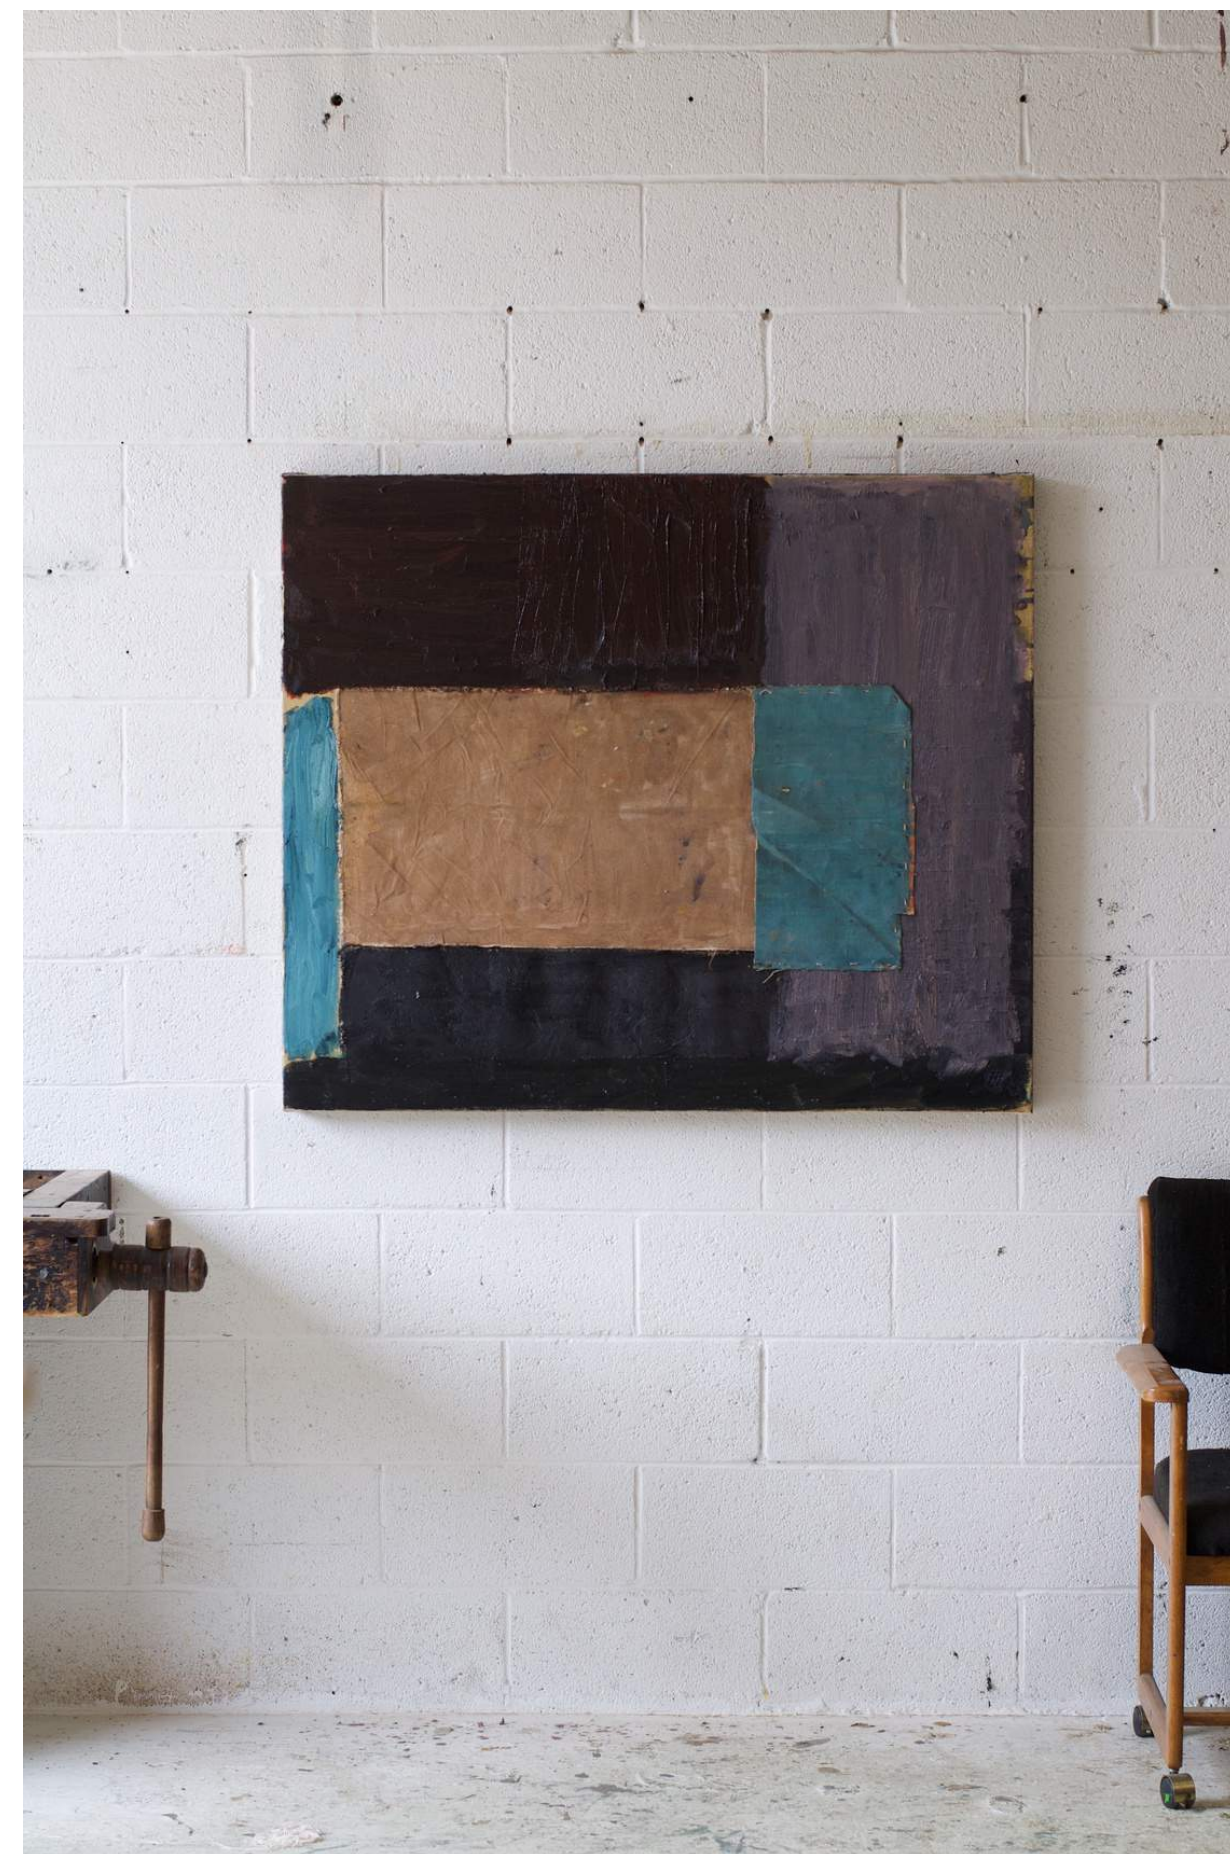

\$2,800

RAINFALL

H 48in x W 40.5in x D 2in

oil on collaged canvas, 2021

\$6,500

EMBER

H 39in x W 46in x D 2in

oil on collaged canvas, 2023

\$6,200

RED SKY FOREST

H 84in x W 64in x D 2in

oil on canvas, 2022

\$14,200

FOREST WIND

H 60in x W 48in x D 2in

oil on collaged canvas, 2023