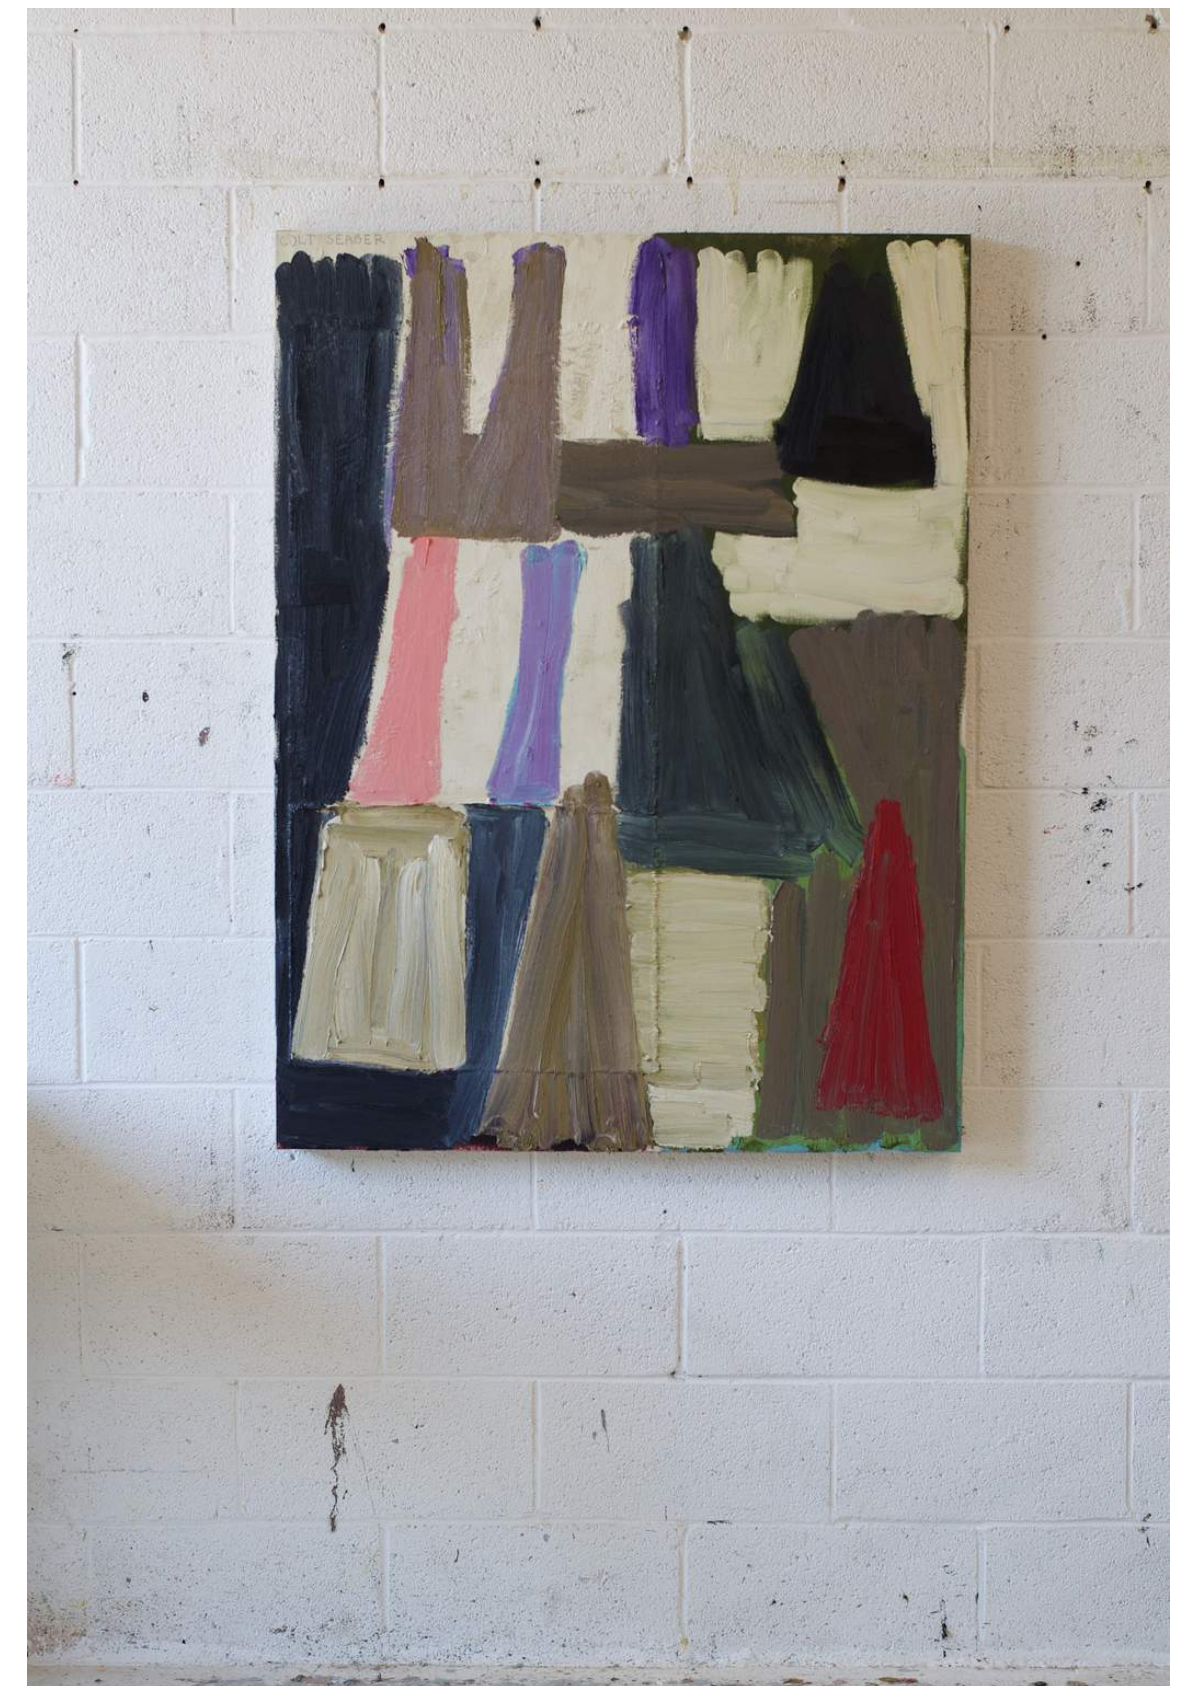

BURN LINE

H 48in x W 36in x D 2in

oil on canvas, 2023

$6,000