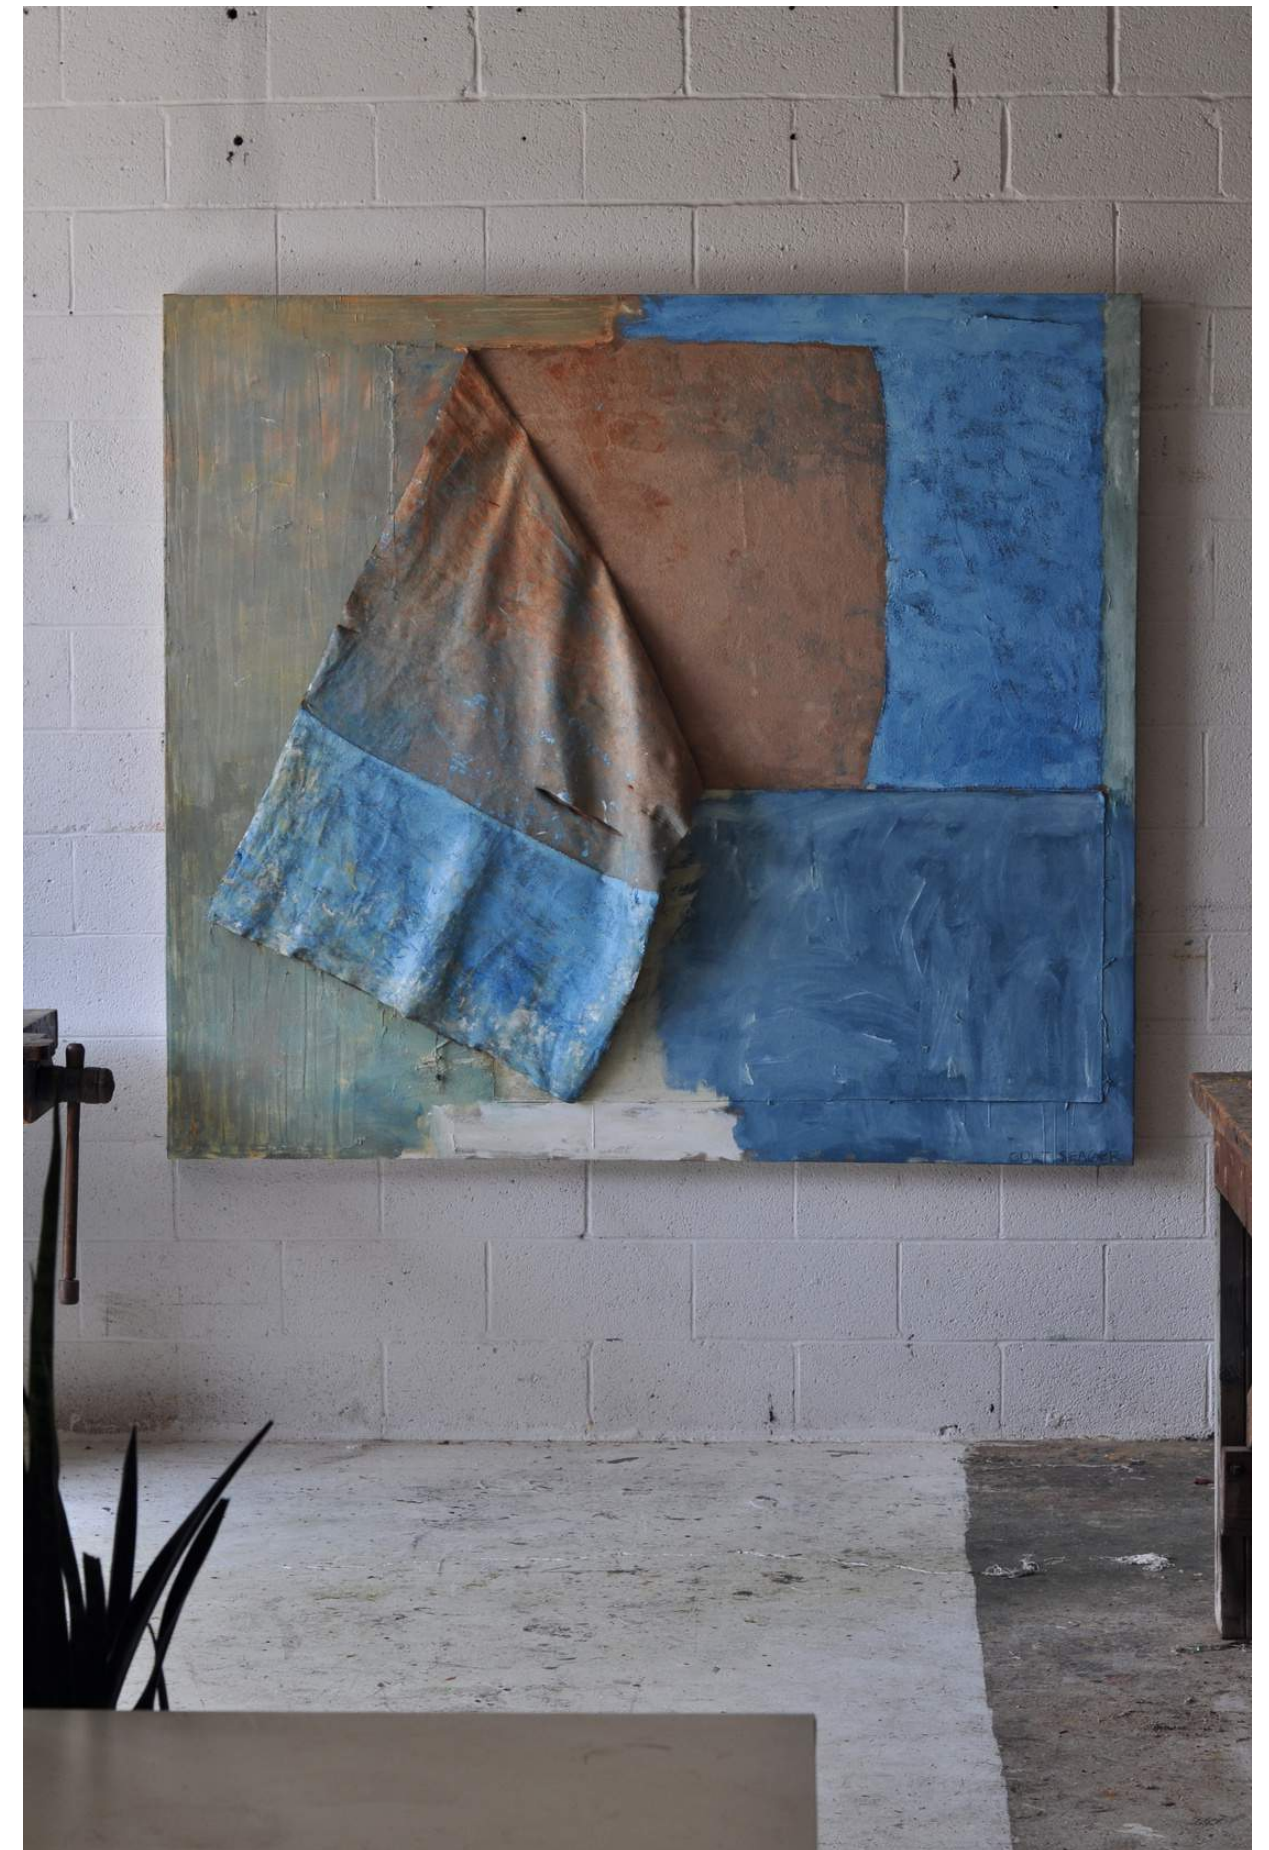

\$10,800

TORN #5

H 66in x W 74.25in x 2in

oil and glue on collaged, torn, + sewn canvas, 2021

\$15,500

TORN IN BLUE

H 68in x W 112in x D 2in

oil on collaged and torn canvas, 2021