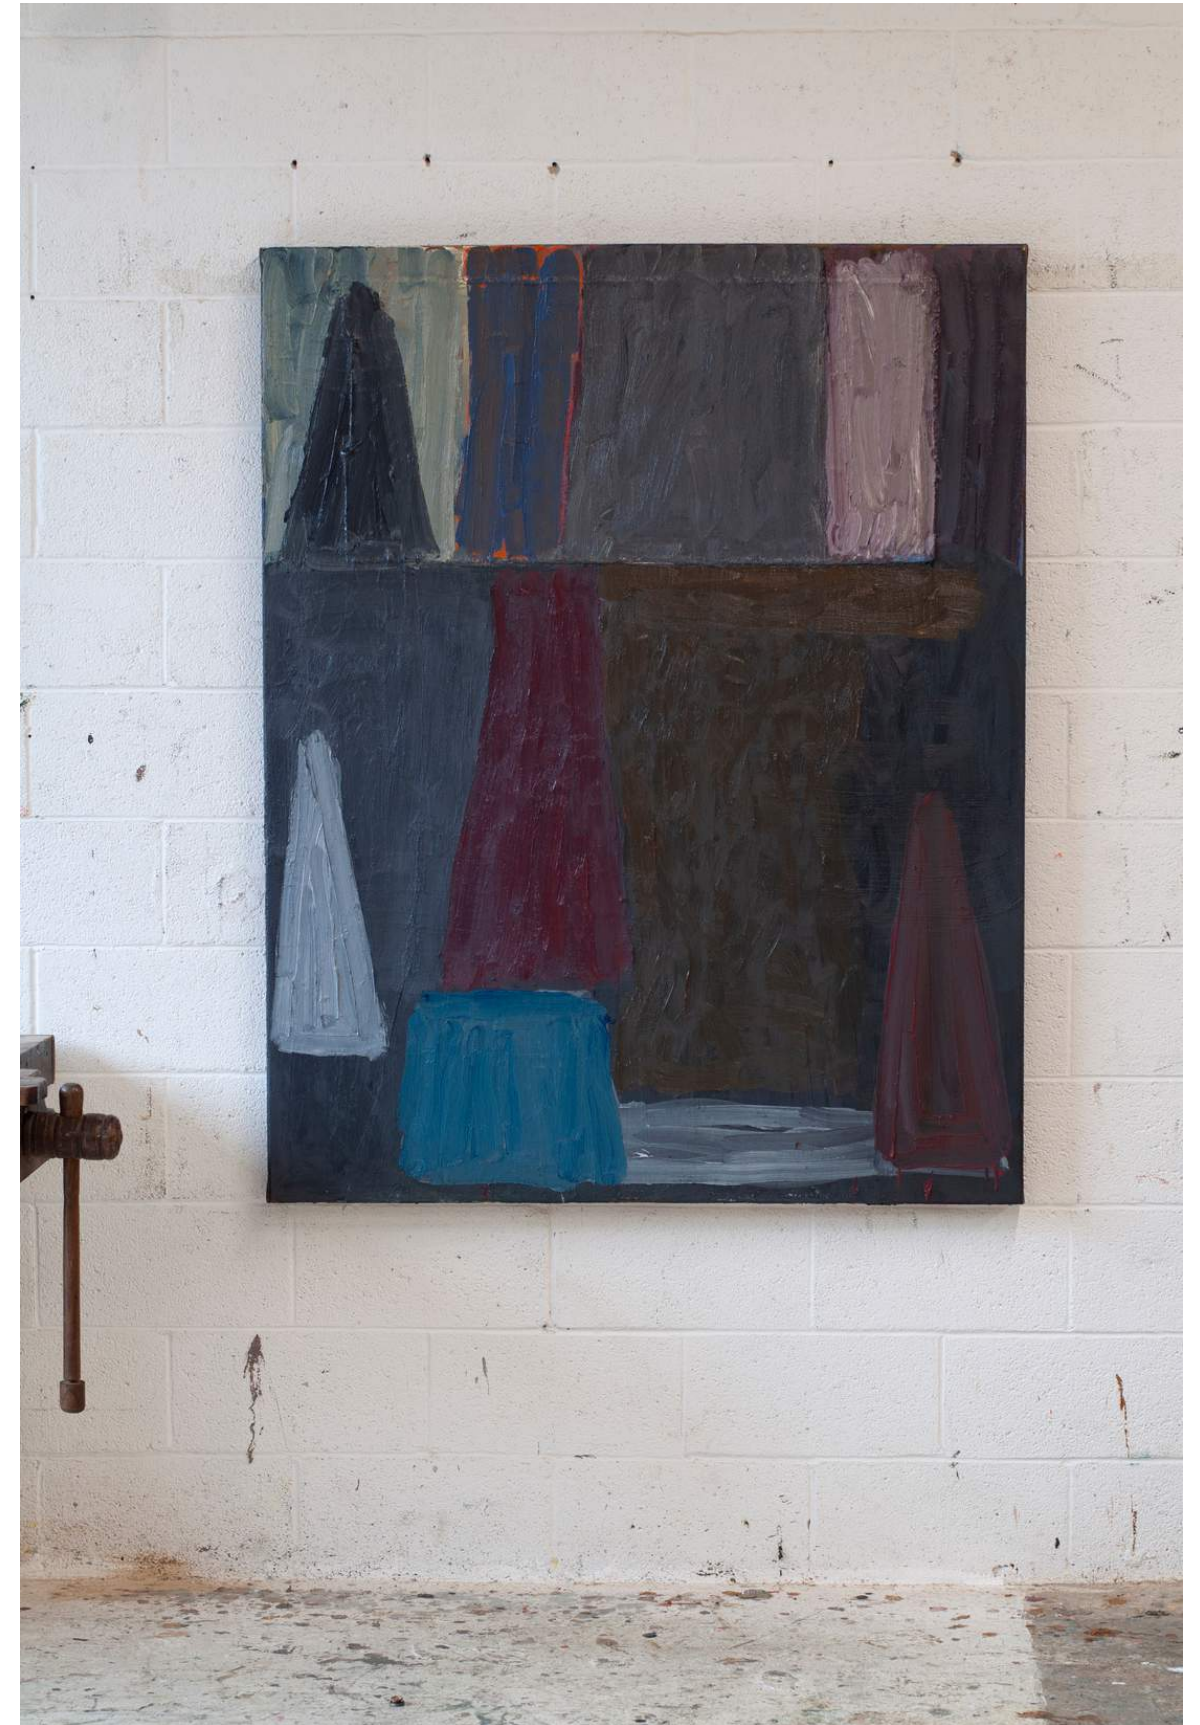

PATH THROUGH THE FOREST AT NIGHT

H 58in x W 46in x D 2in

oil on collaged canvas, 2023

$7,000