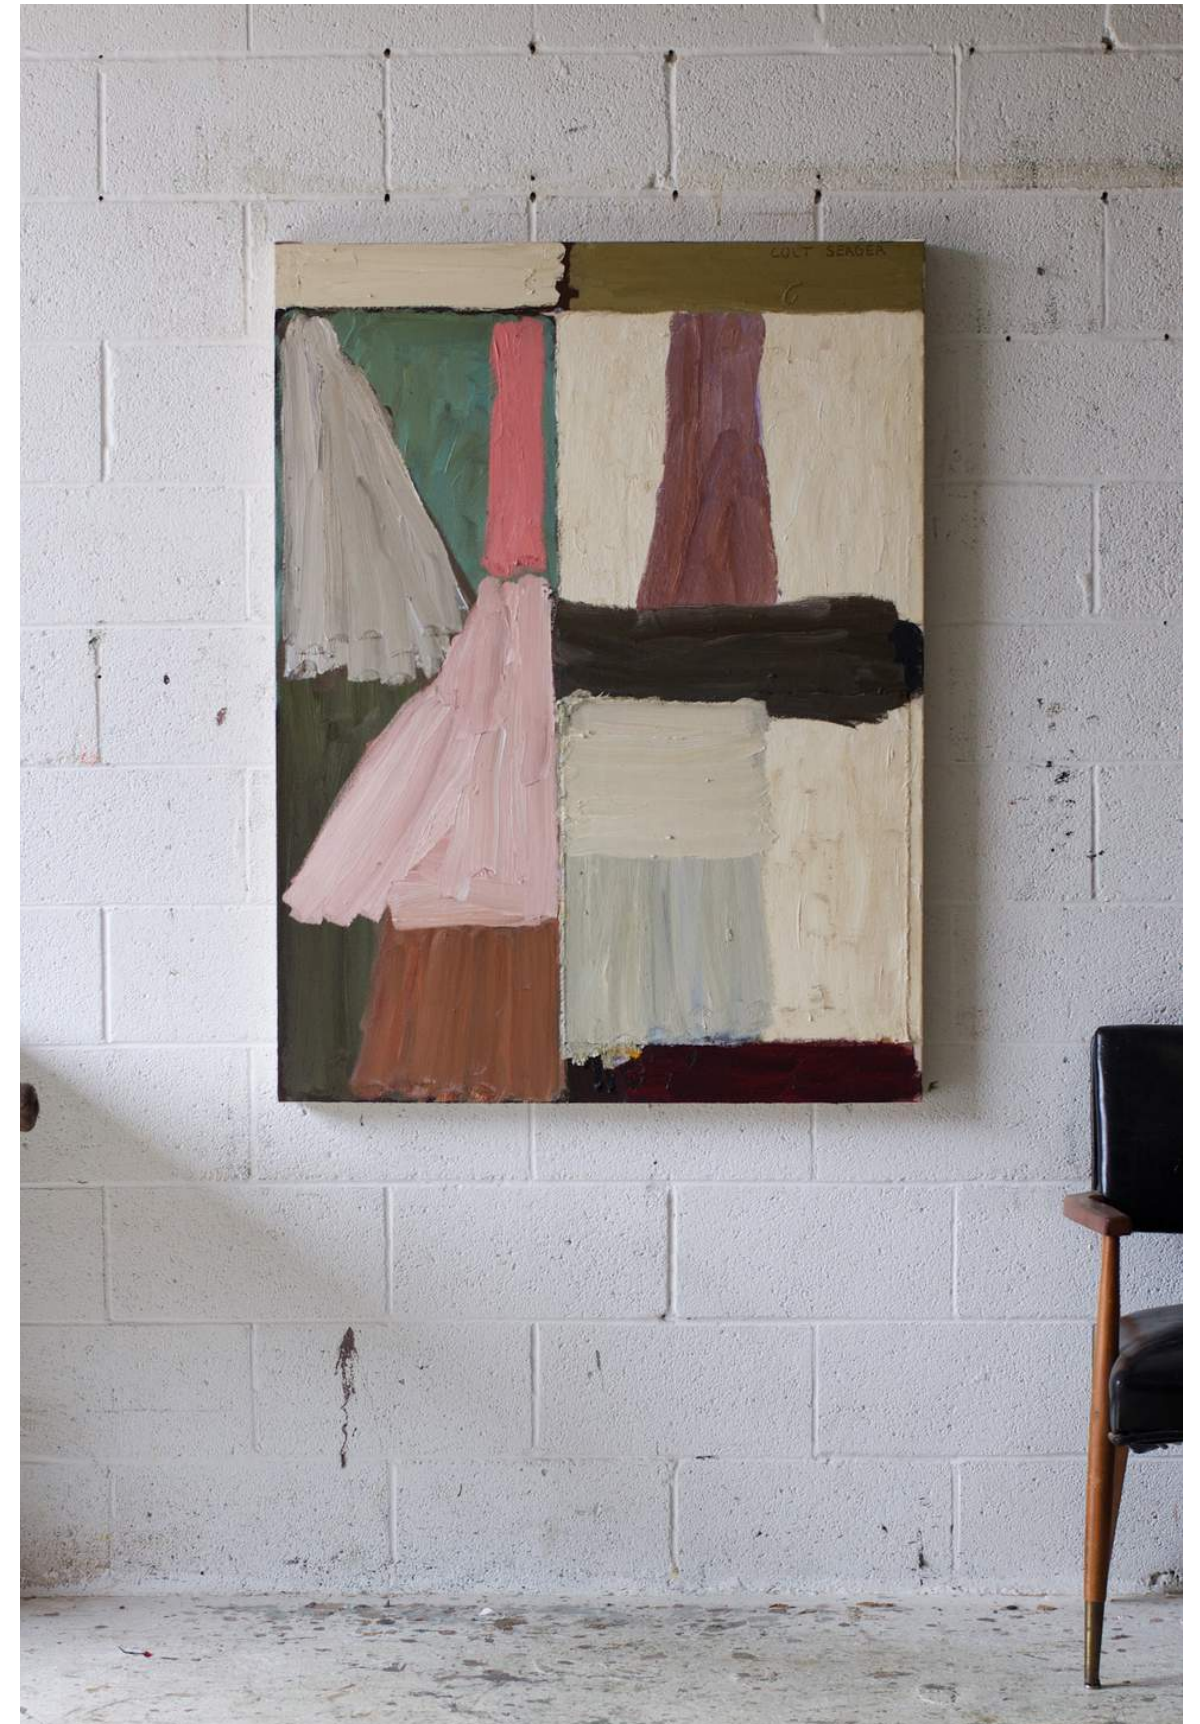

\$6,000

WIND MEADOW

H 48in x W 36in x D 2in

oil on canvas, 2023

\$6,000

PATH THROUGH THE FOREST AT NIGHT

H 58in x W 46in x D 2in

oil on collaged canvas, 2023