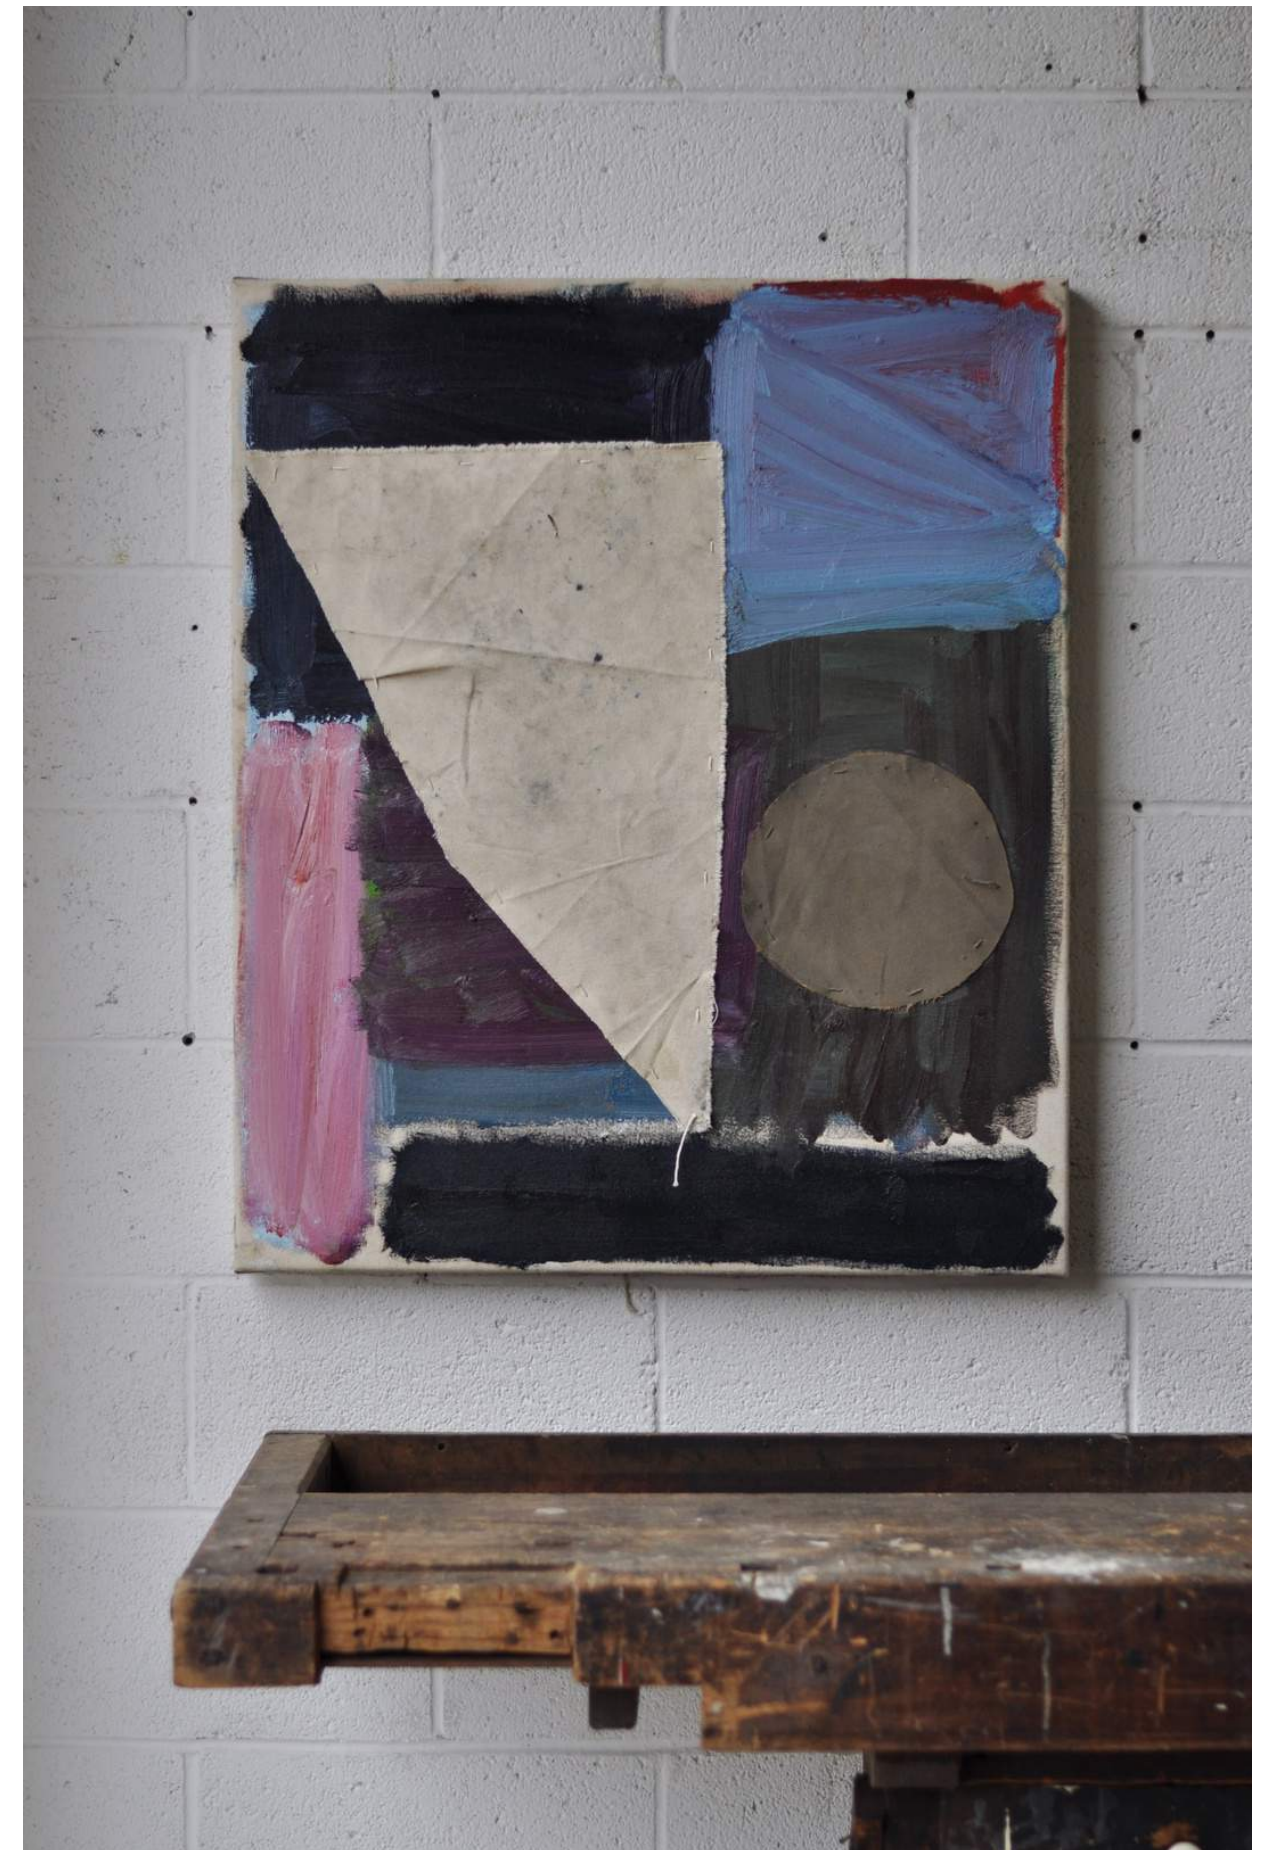

\$7,500

FIVE CIRCLES WITH TRIANGLE

H 36in x W 30in x D 2in

oil on sewn canvas, 2022

\$3,800

SHAPE #4

H 33in x W 27.5in x D 2in

oil on sewn canvas, 2022

\$3,200

FIVE CIRCLES

H 28in x W 22in x D 2in

oil on sewn canvas, framed in walnut, 2022

\$2,800

SPADE

H 58in x W 46in x D 2in

oil, + graphite on sewn canvas, framed in walnut, 2022