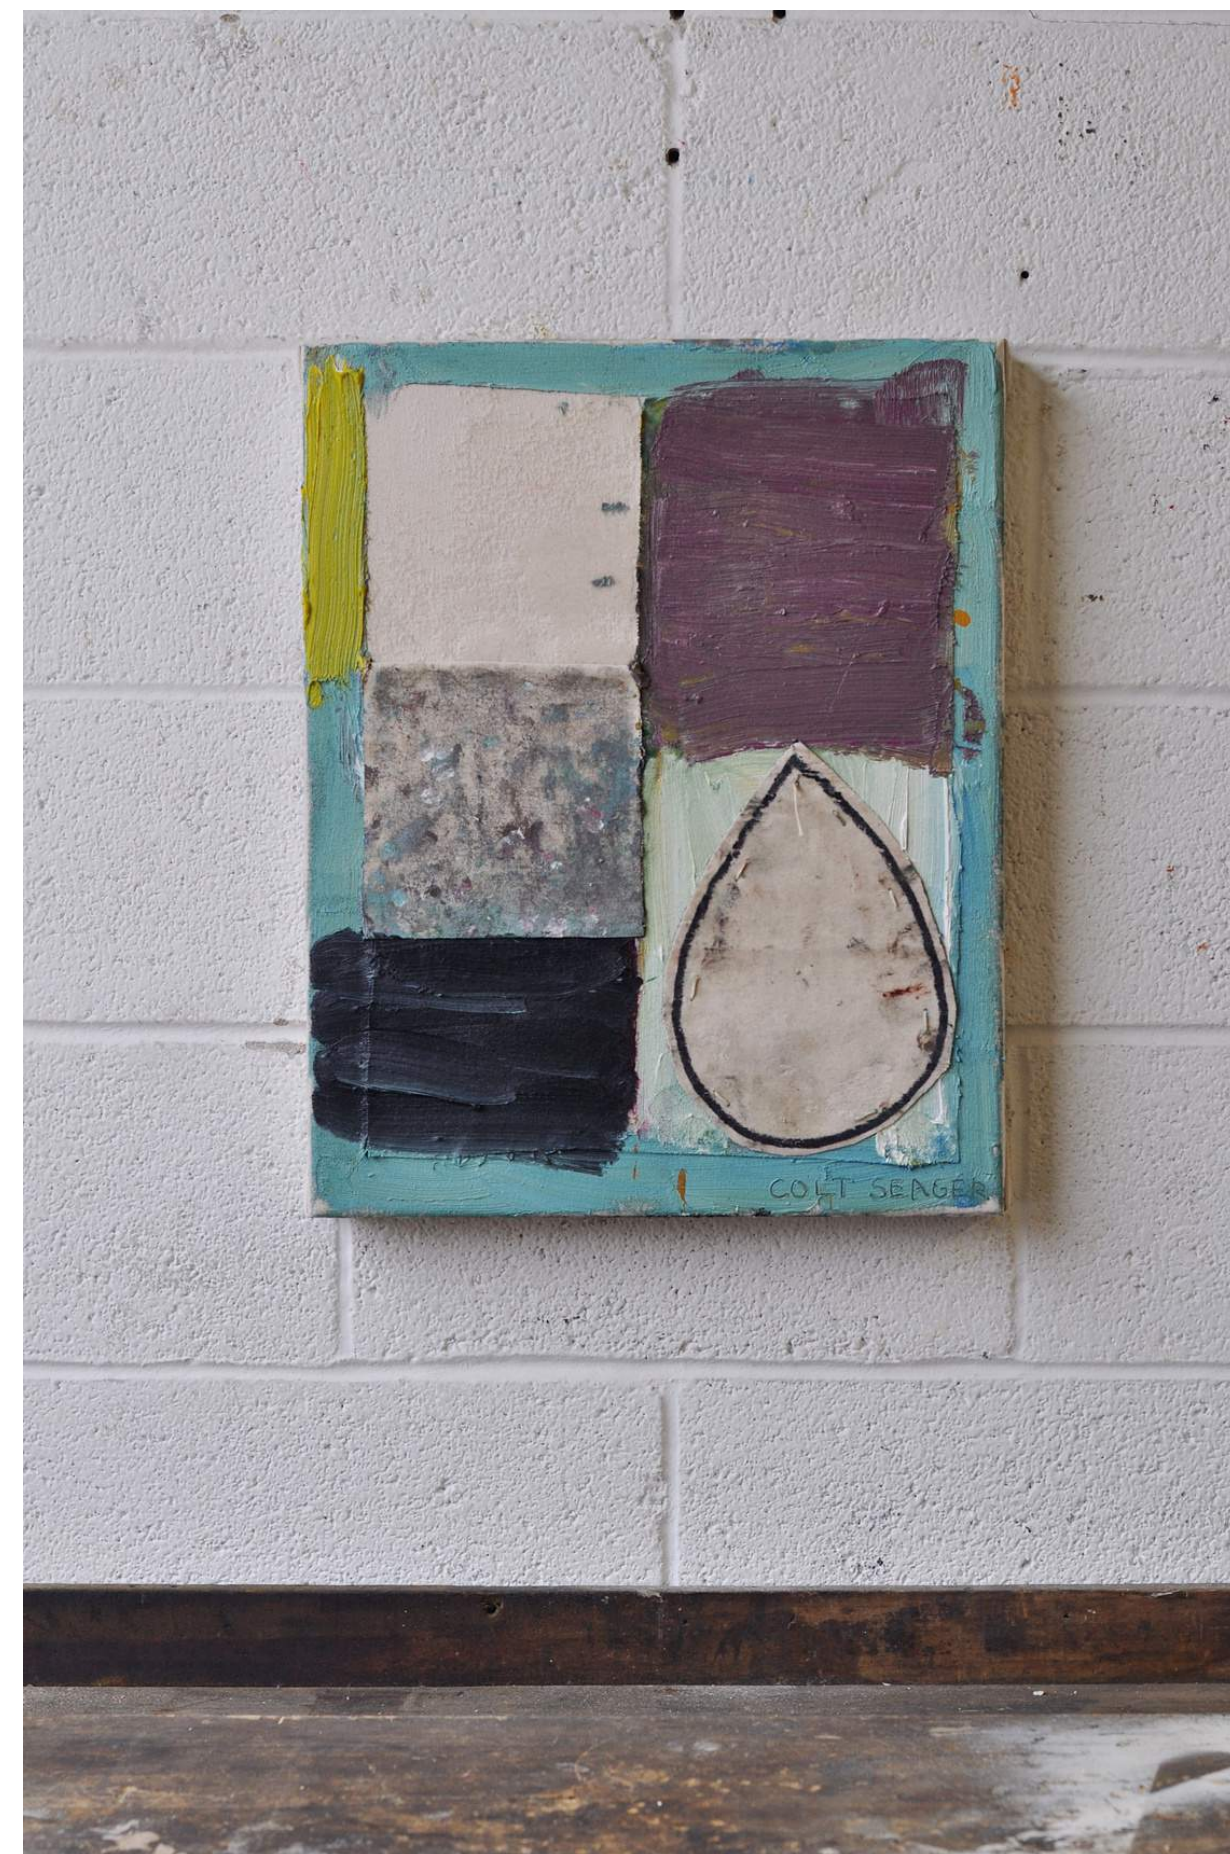

OFFSHORE

H 20in x W 16in x D 2in

oil + acrylic marker on torn + sewn canvas, 2022

$1,800