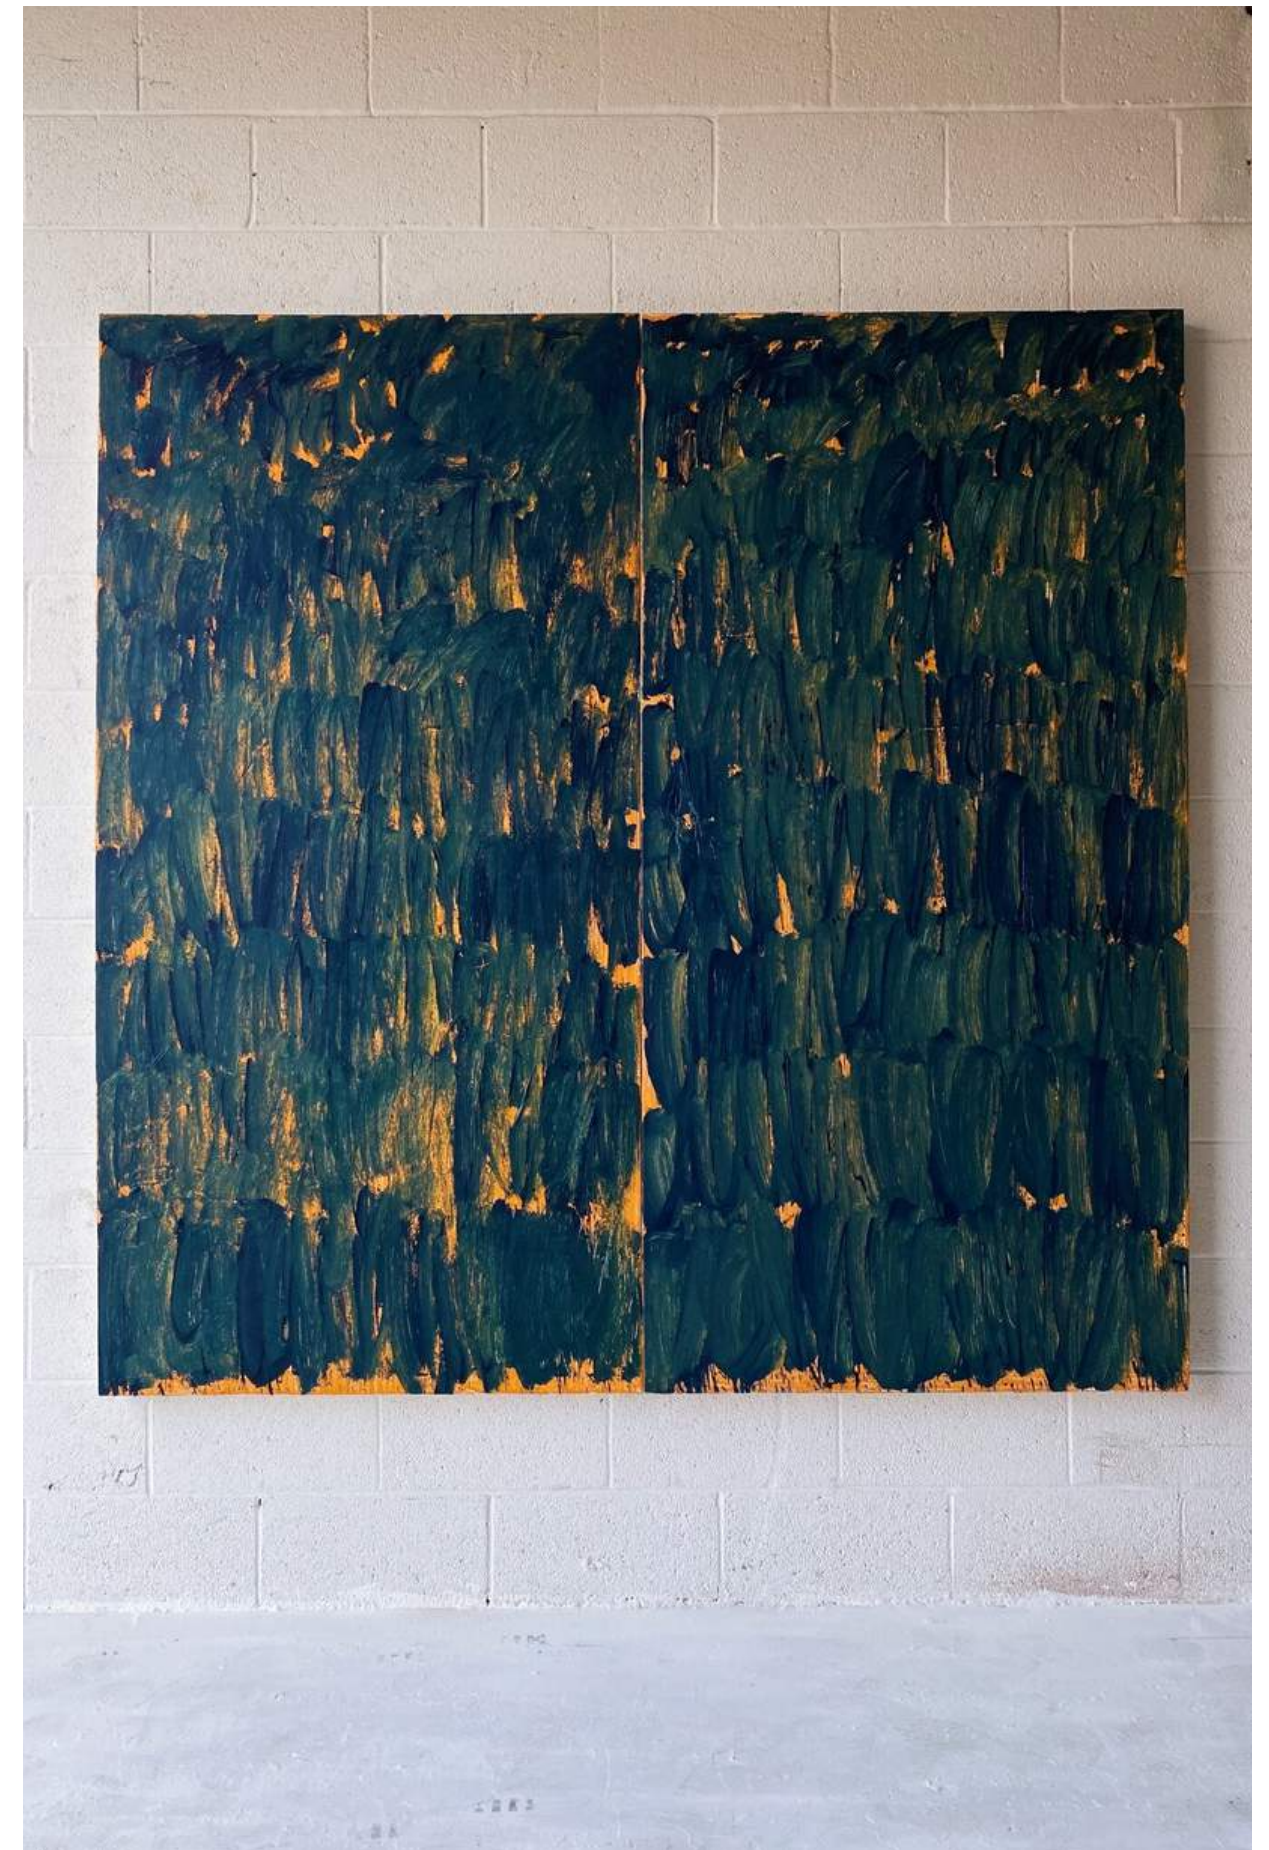

LANDSCAPE IN BLUE/GREEN/ORANGE #2

H 73.5in x W 73.5in x D 2in (diptych)

oil on canvas, 2020

$14,200