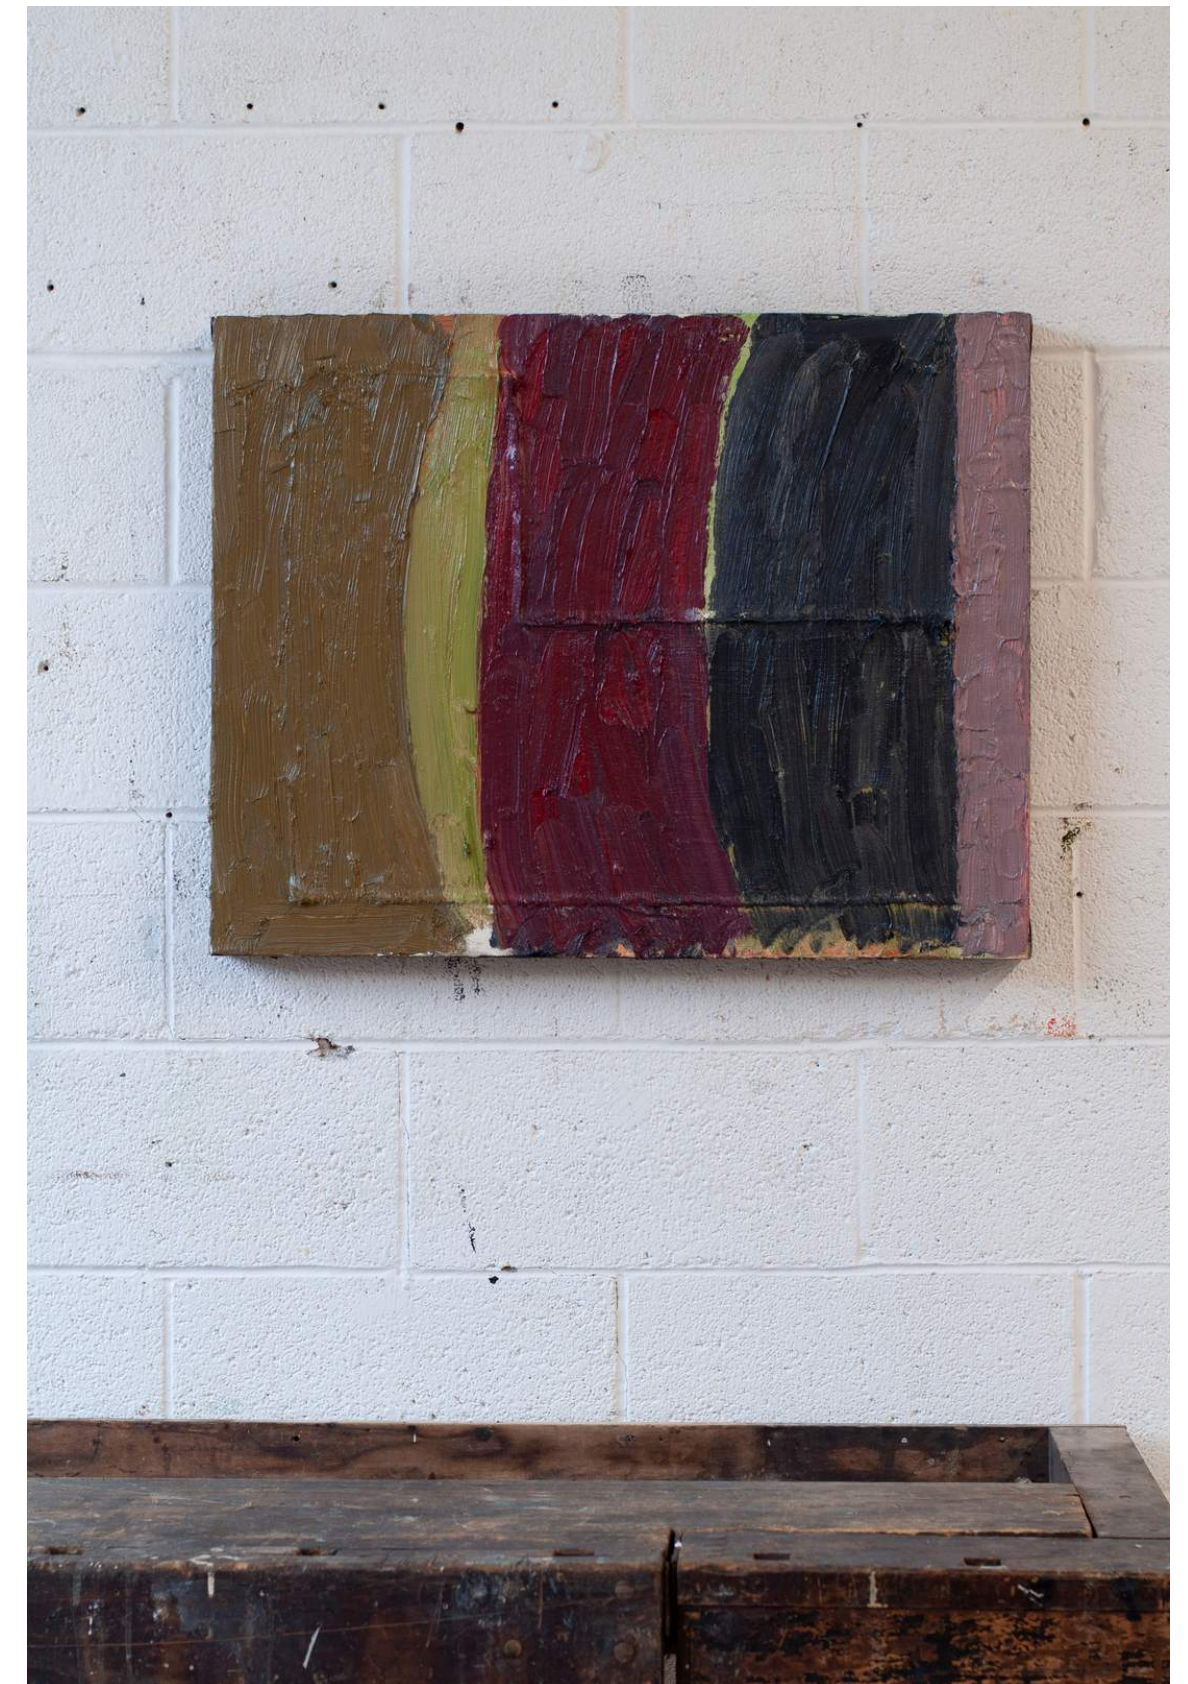

\$16,500

PILLAR #4

H 24in x W 36in x D 1.5in

oil on canvas, 2023

\$4,200

PILLAR #5

H 22in x W 28in x D 2in

oil on collaged canvas, 2023

\$3,000

RED ARROW

H 48in x W 36in x D 1.5in

oil on canvas, 2023

\$6,000

COAL LINE

H 48in x W 36in x D 1.5in

oil on canvas, 2023