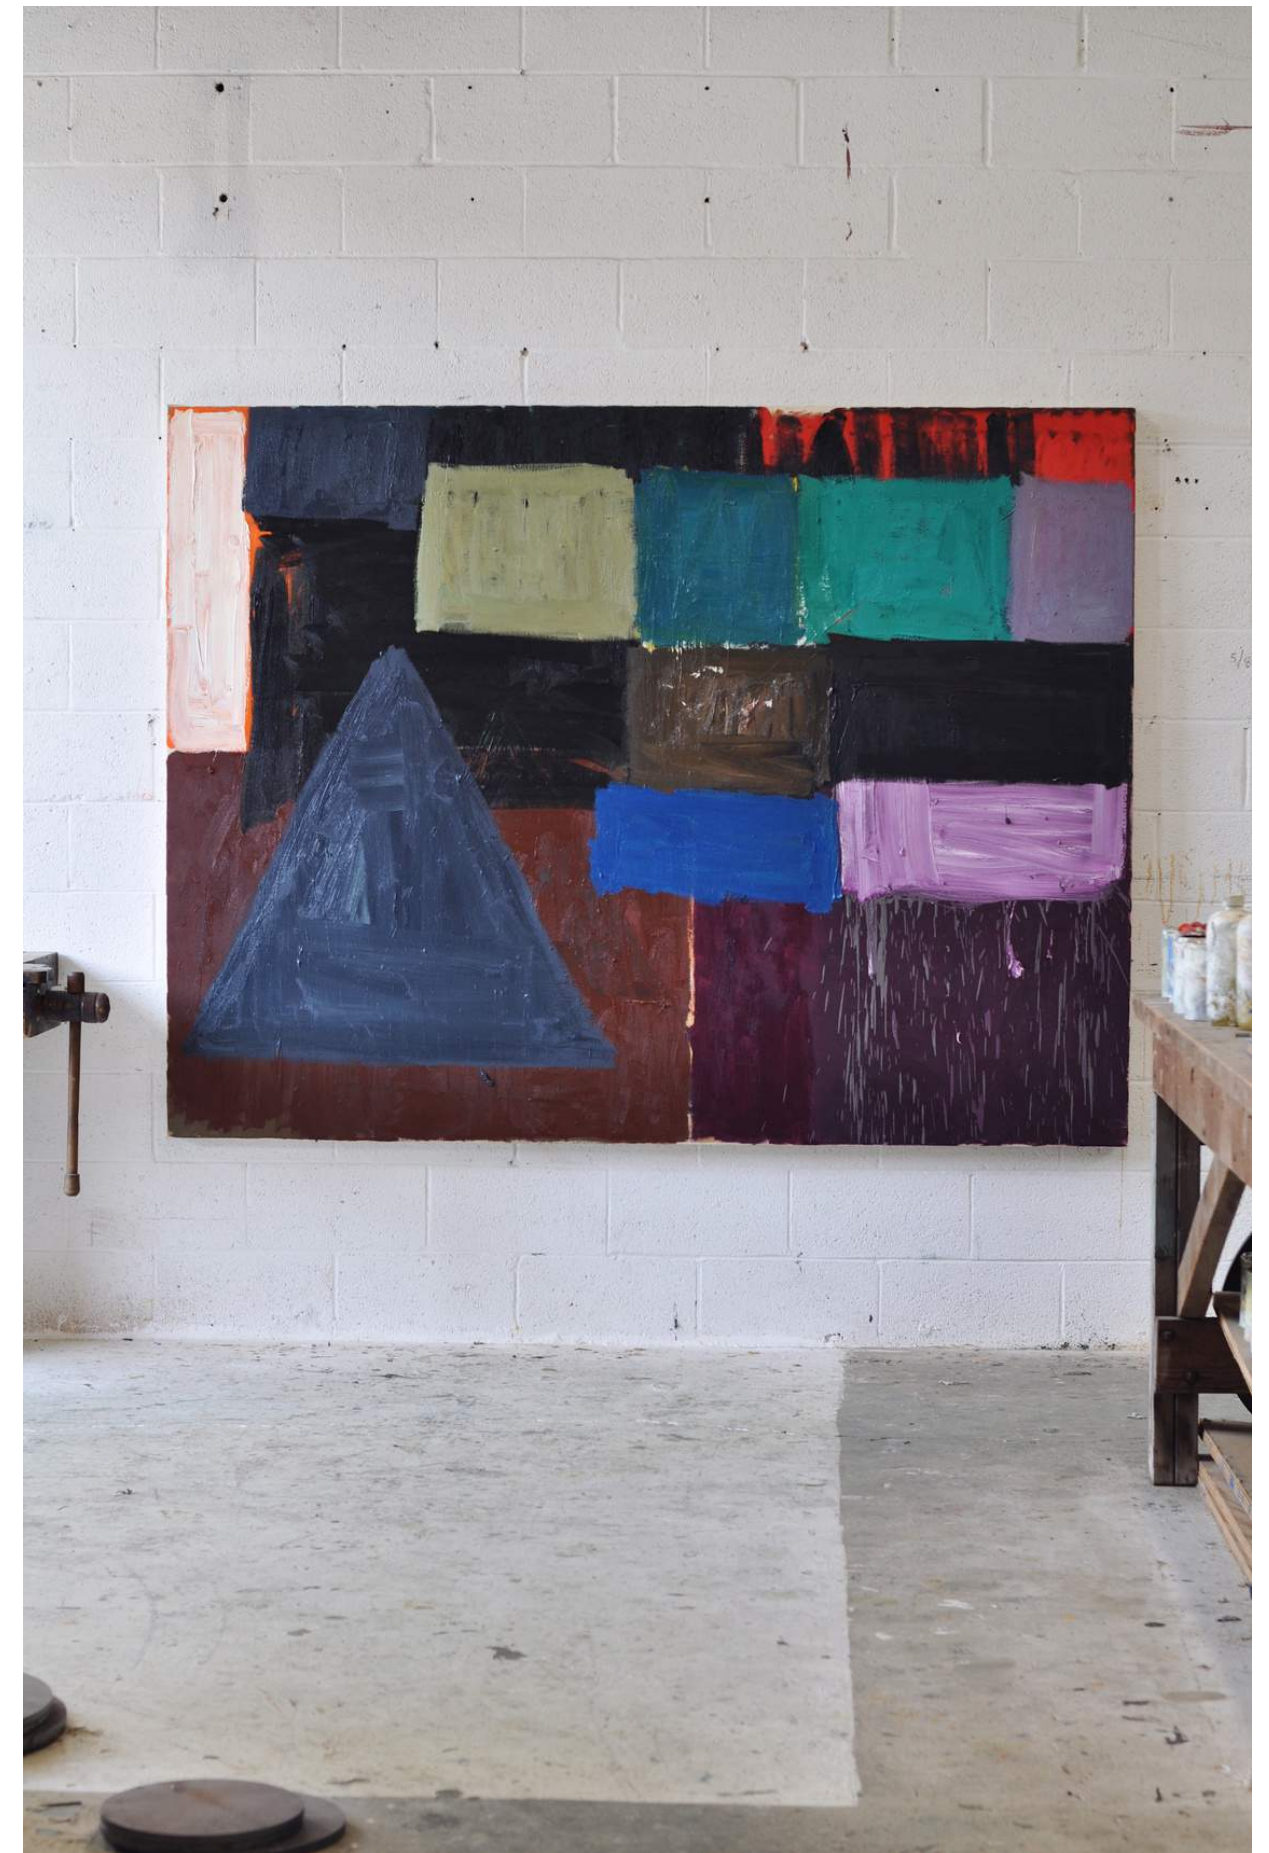

\$6,200

RED SKY FOREST

H 84in x W 64in x D 2in

oil on canvas, 2022

\$14,200

FOREST WIND

H 60in x W 48in x D 2in

oil on collaged canvas, 2023