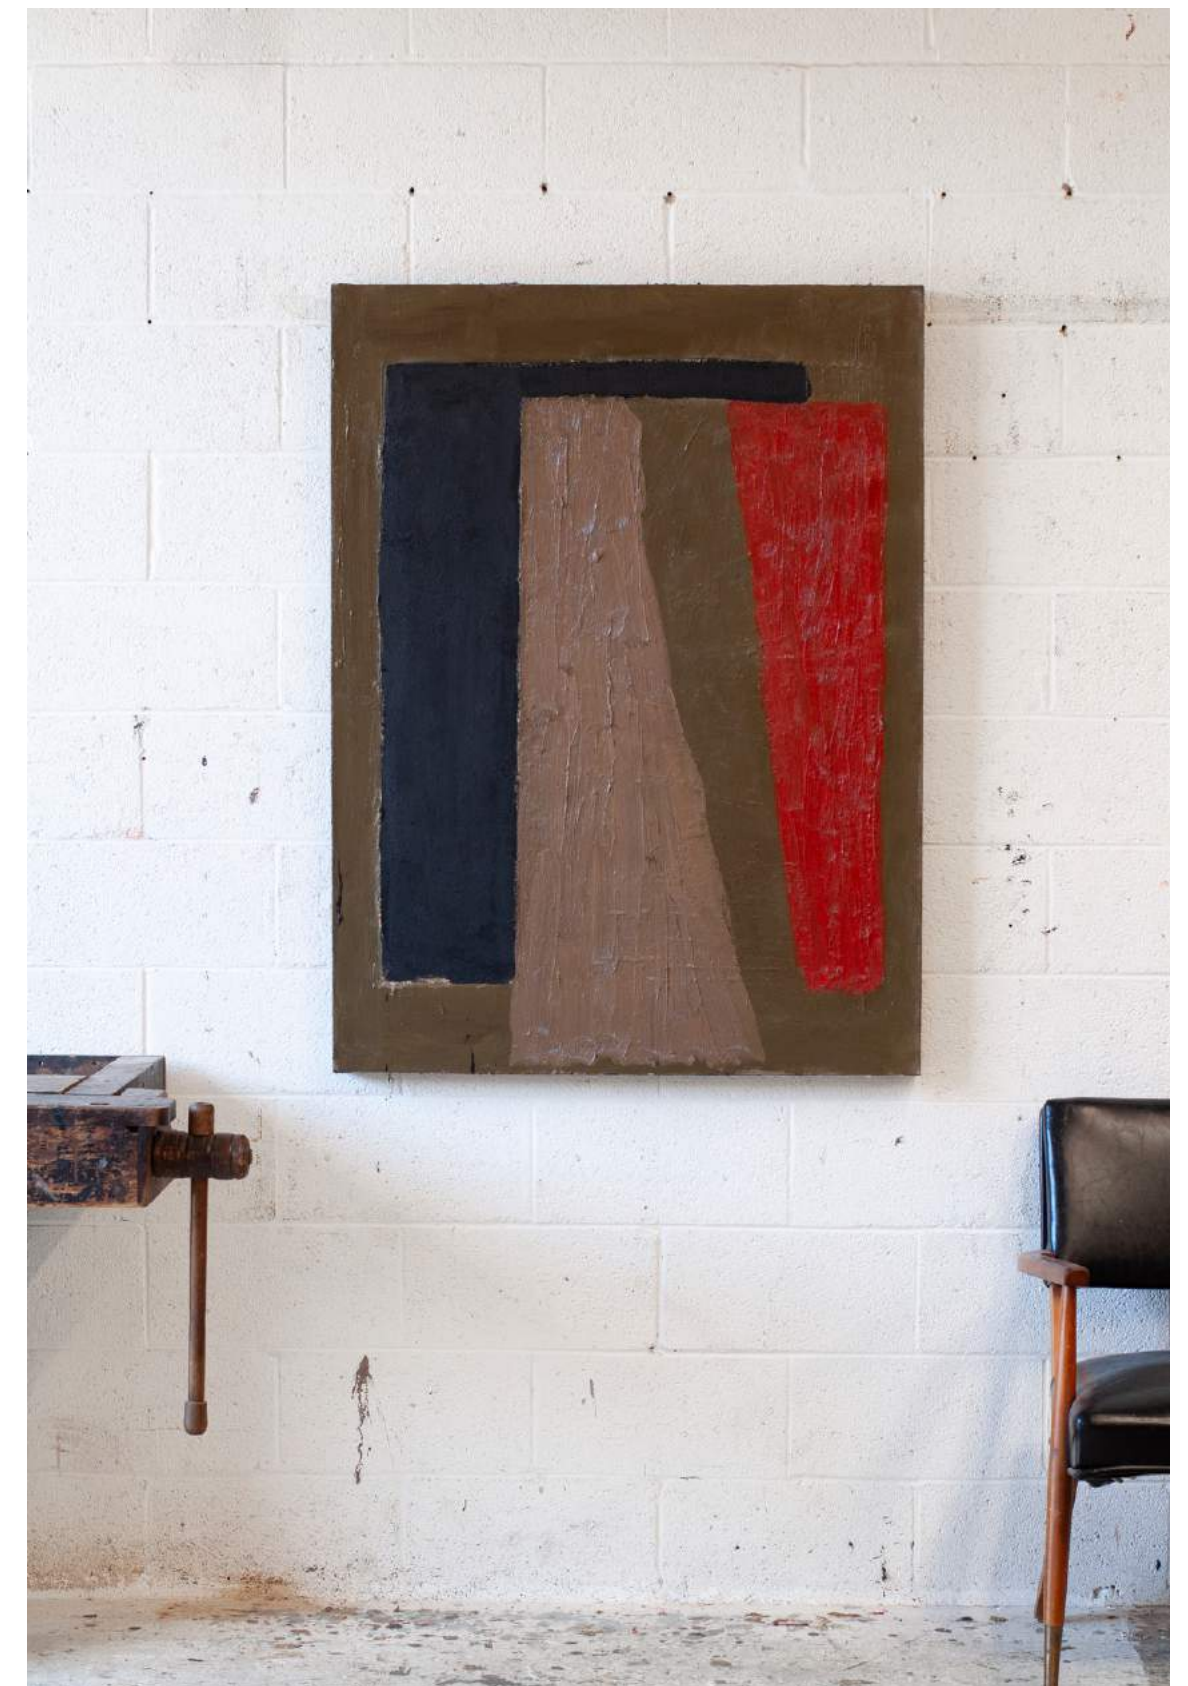

SUN DUNE

H 48in x W 36in x D 2in

oil on canvas, 2023

$6,000