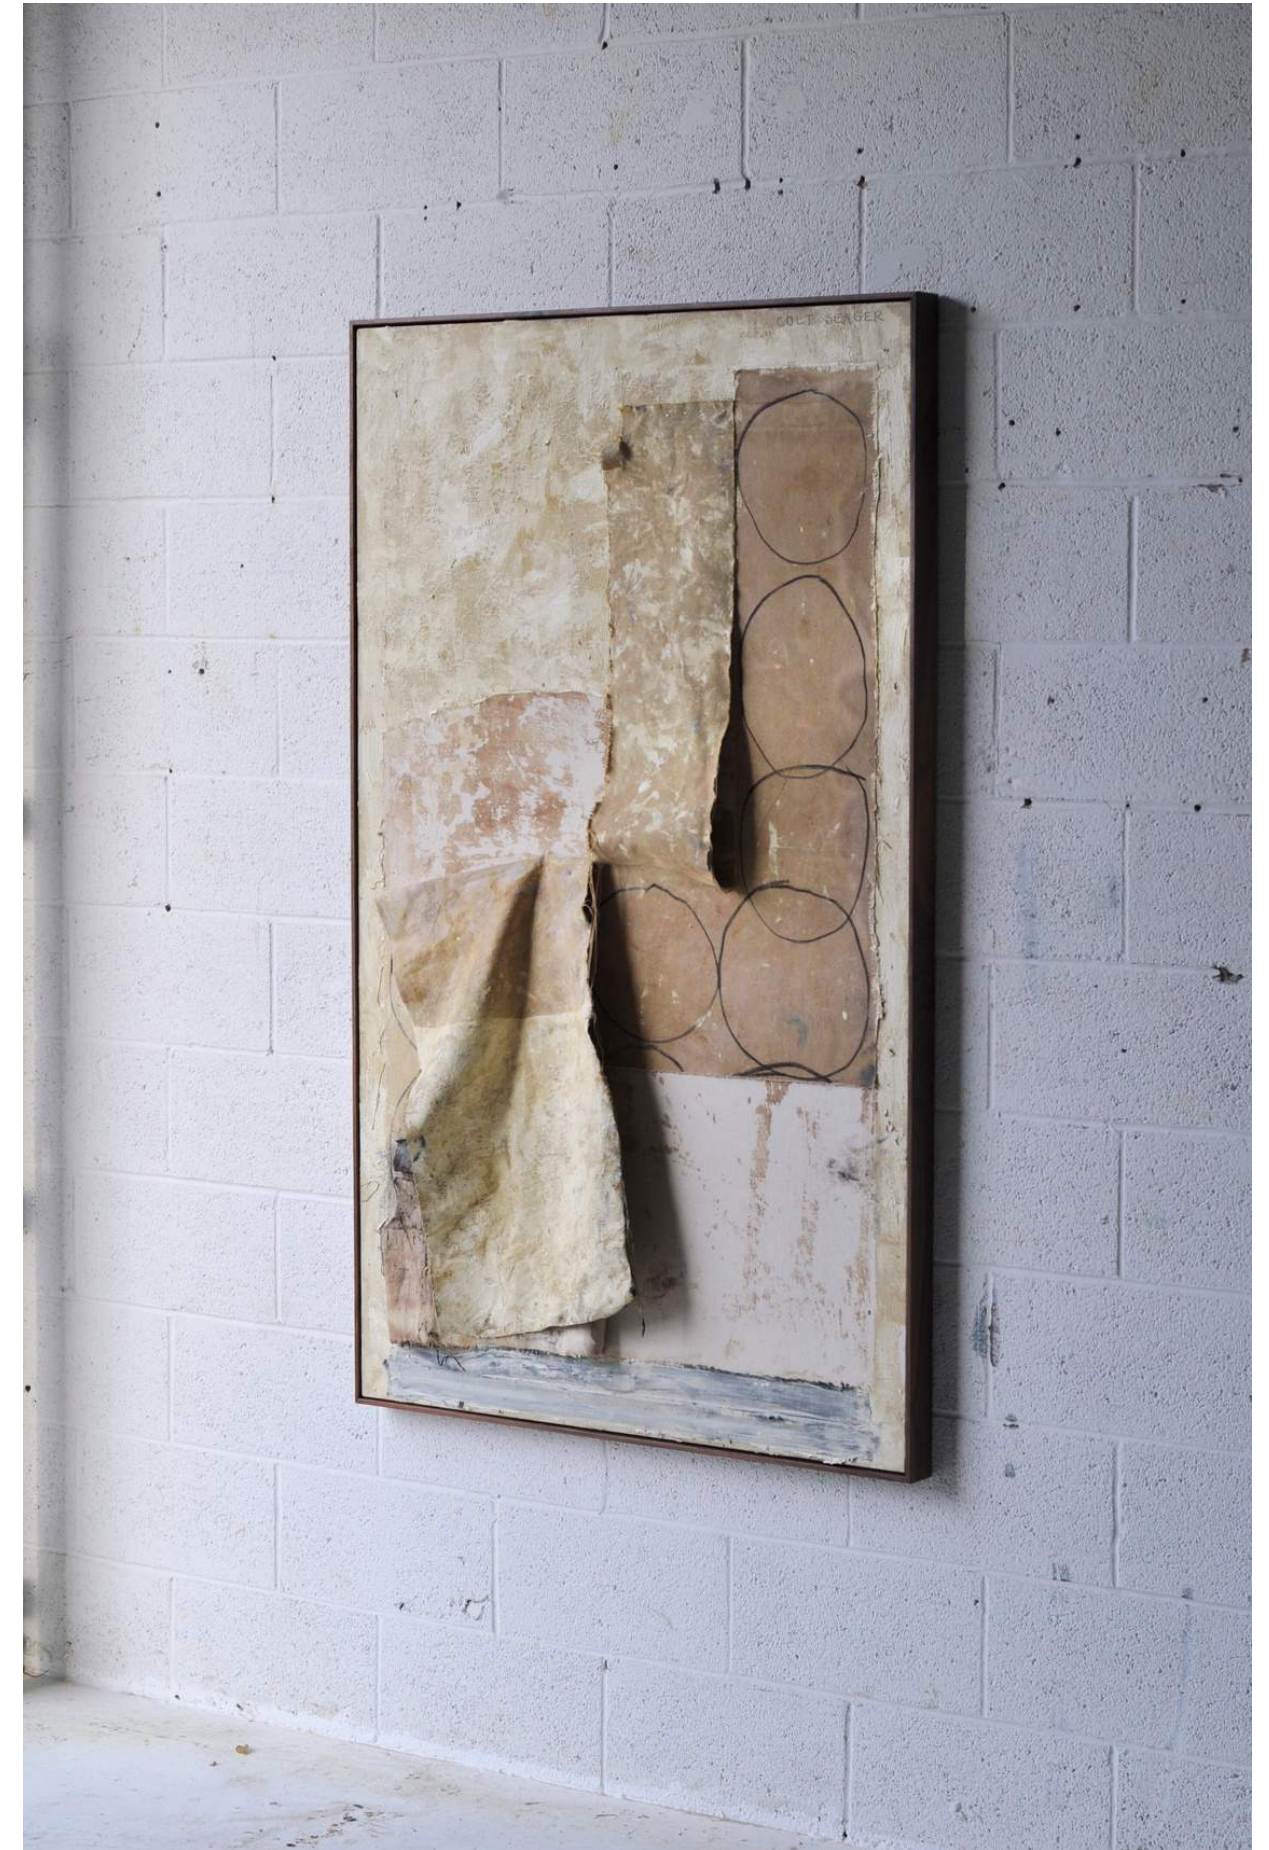

\$10,800

TORN CIRCLES (FIVE)

H 60in x W 36in x D 2in

oil on collaged and torn canvas, framed in walnut, 2021

\$6,800

TORN CIRCLES (SEVEN)

H 40in x W 32in x D 2in

oil + charcoal on collaged/torn canvas, 2021

\$4,200

DAWN HORIZON #1

H 78in x W 64in x D 2in

oil, graphite, + charcoal on collaged canvas, 2020

\$13,200

LANDSCAPE IN BLUE/GREEN/ORANGE #2

H 73.5in x W 73.5in x D 2in (diptych)

oil on canvas, 2020