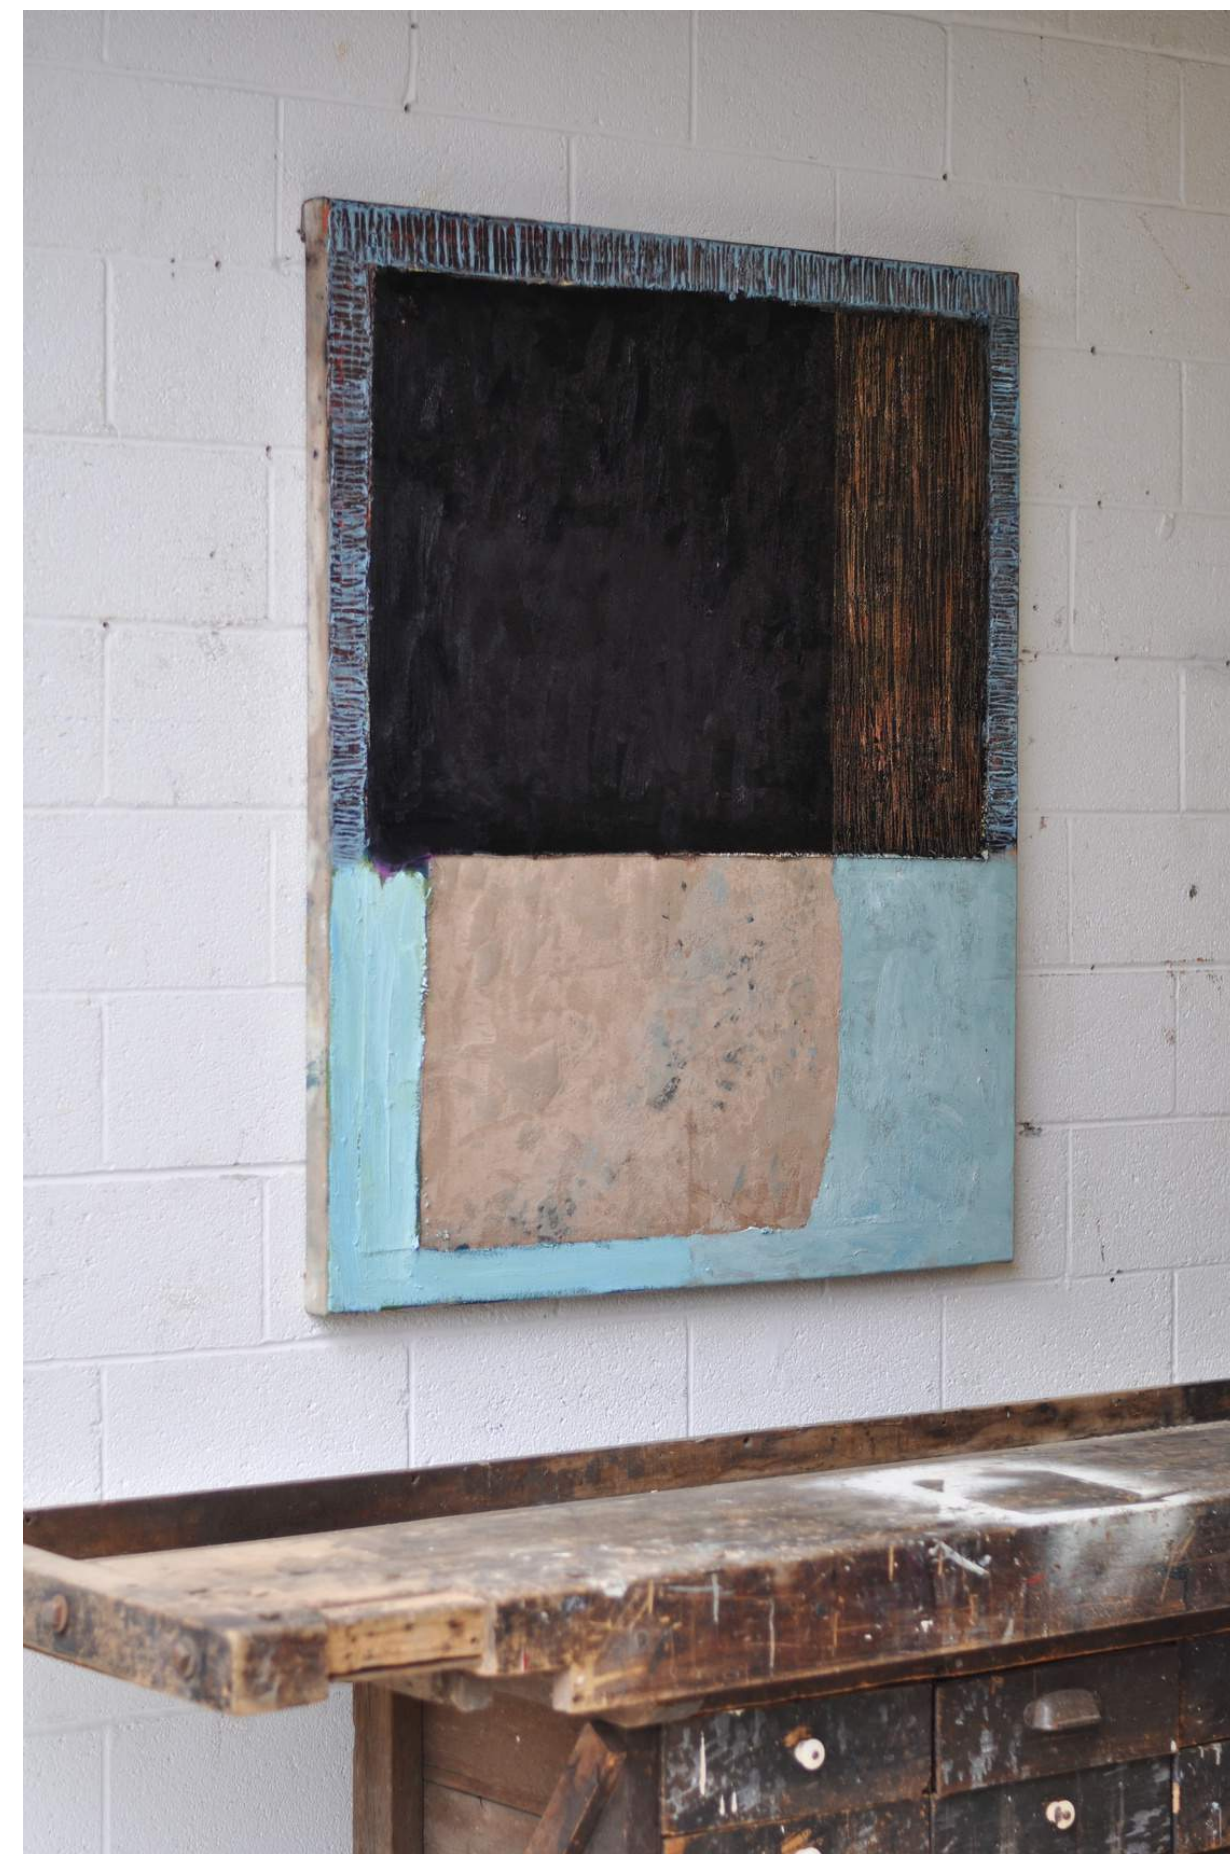

\$2,800

RAINFALL

H 48in x W 40.5in x D 2in

oil on collaged canvas, 2021

\$6,500

EMBER

H 39in x W 46in x D 2in

oil on collaged canvas, 2023

\$6,200

RED SKY FOREST

H 84in x W 64in x D 2in

oil on canvas, 2022

\$14,200

FOREST WIND

H 60in x W 48in x D 2in

oil on collaged canvas, 2023