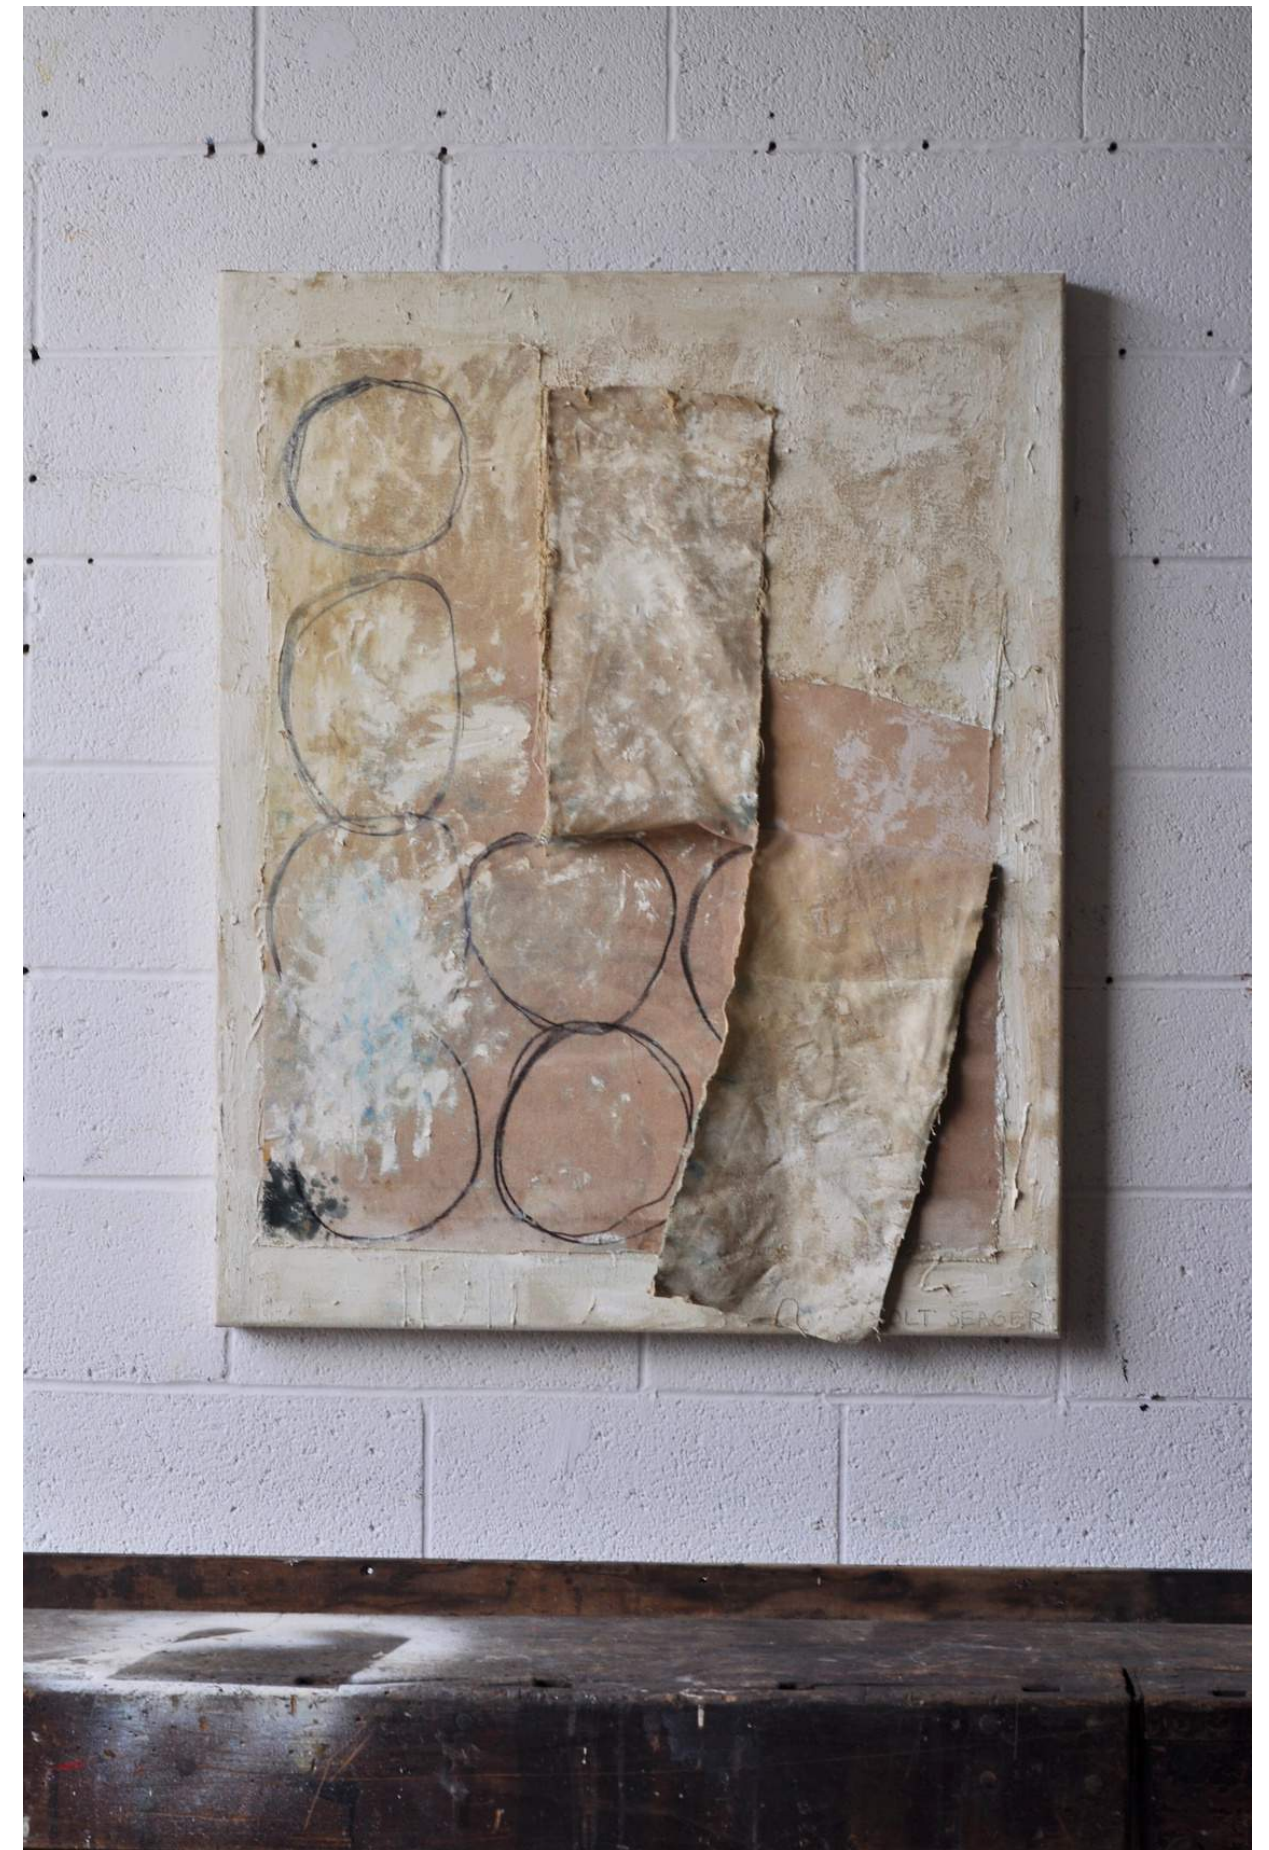

\$4,200

DAWN HORIZON #1

H 78in x W 64in x D 2in

oil, graphite, + charcoal on collaged canvas, 2020

\$13,200

LANDSCAPE IN BLUE/GREEN/ORANGE #2

H 73.5in x W 73.5in x D 2in (diptych)

oil on canvas, 2020