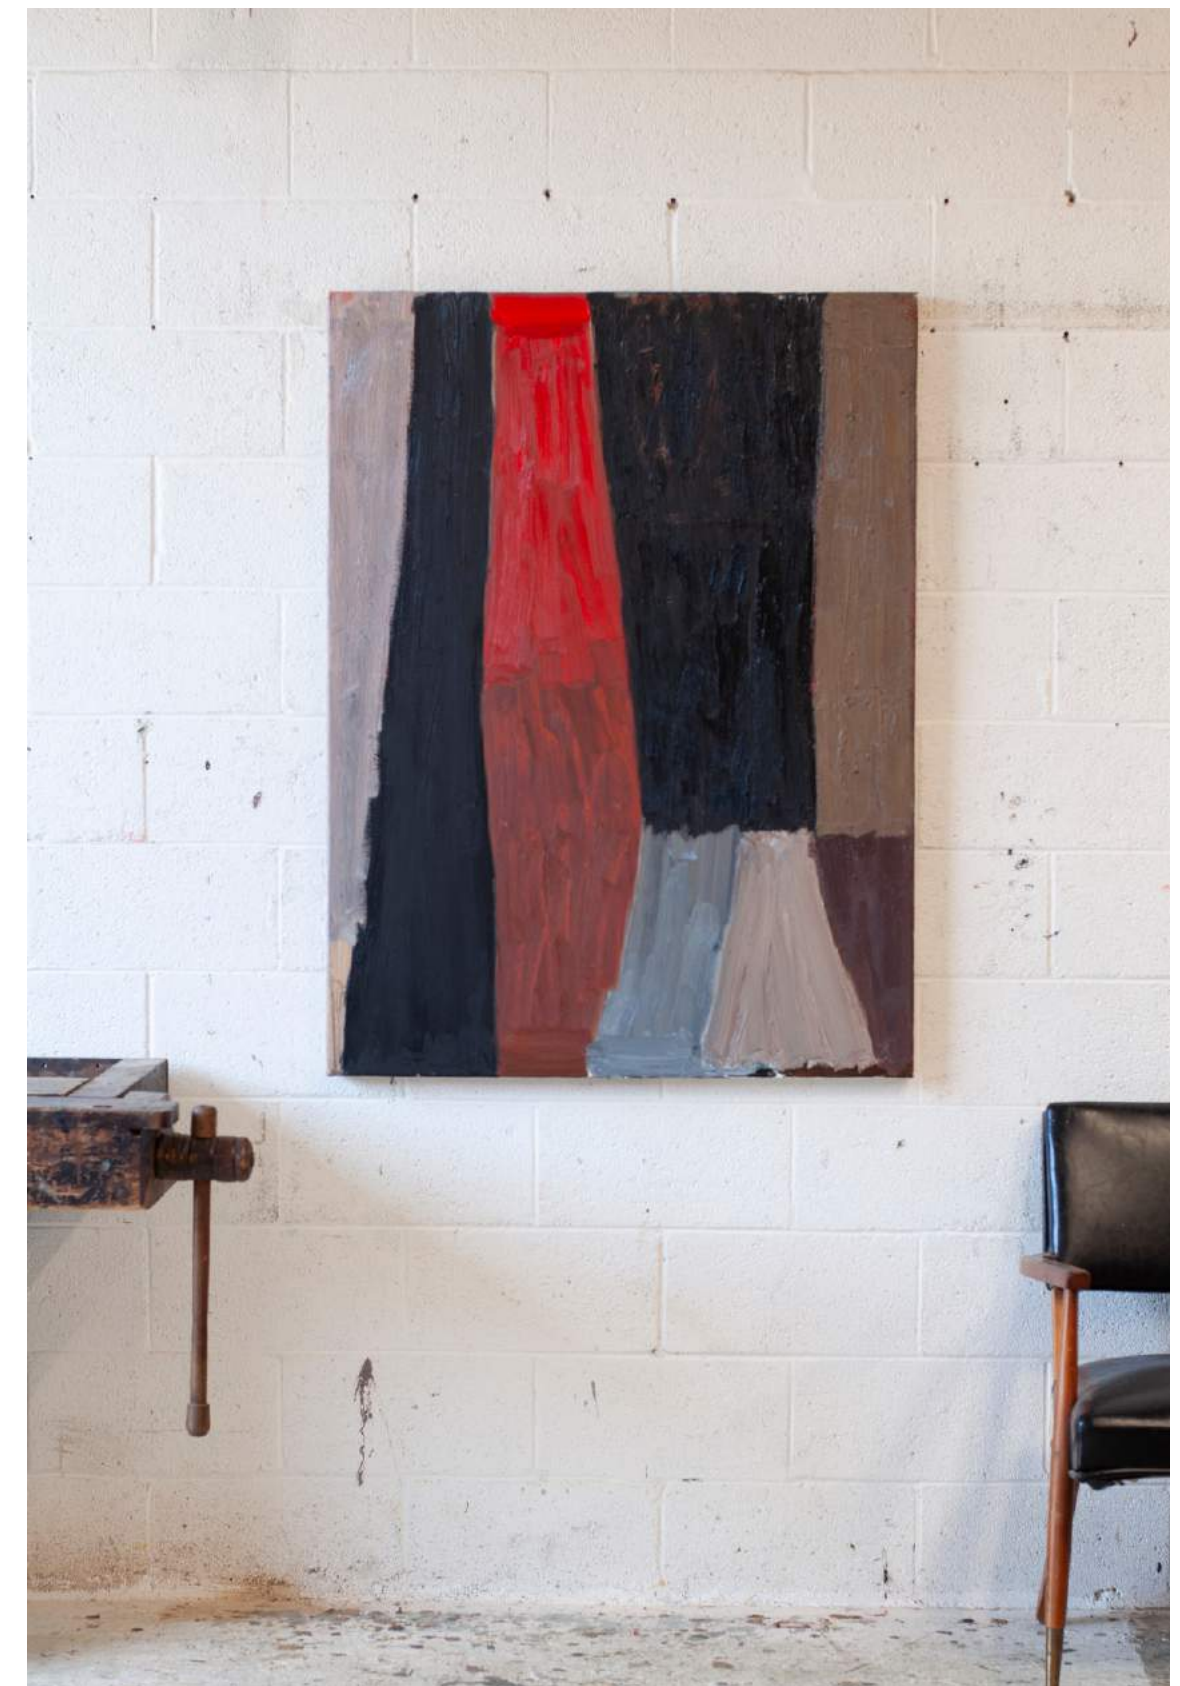

\$3,000

RED ARROW

H 48in x W 36in x D 1.5in

oil on canvas, 2023

\$6,000

COAL LINE

H 48in x W 36in x D 1.5in

oil on canvas, 2023