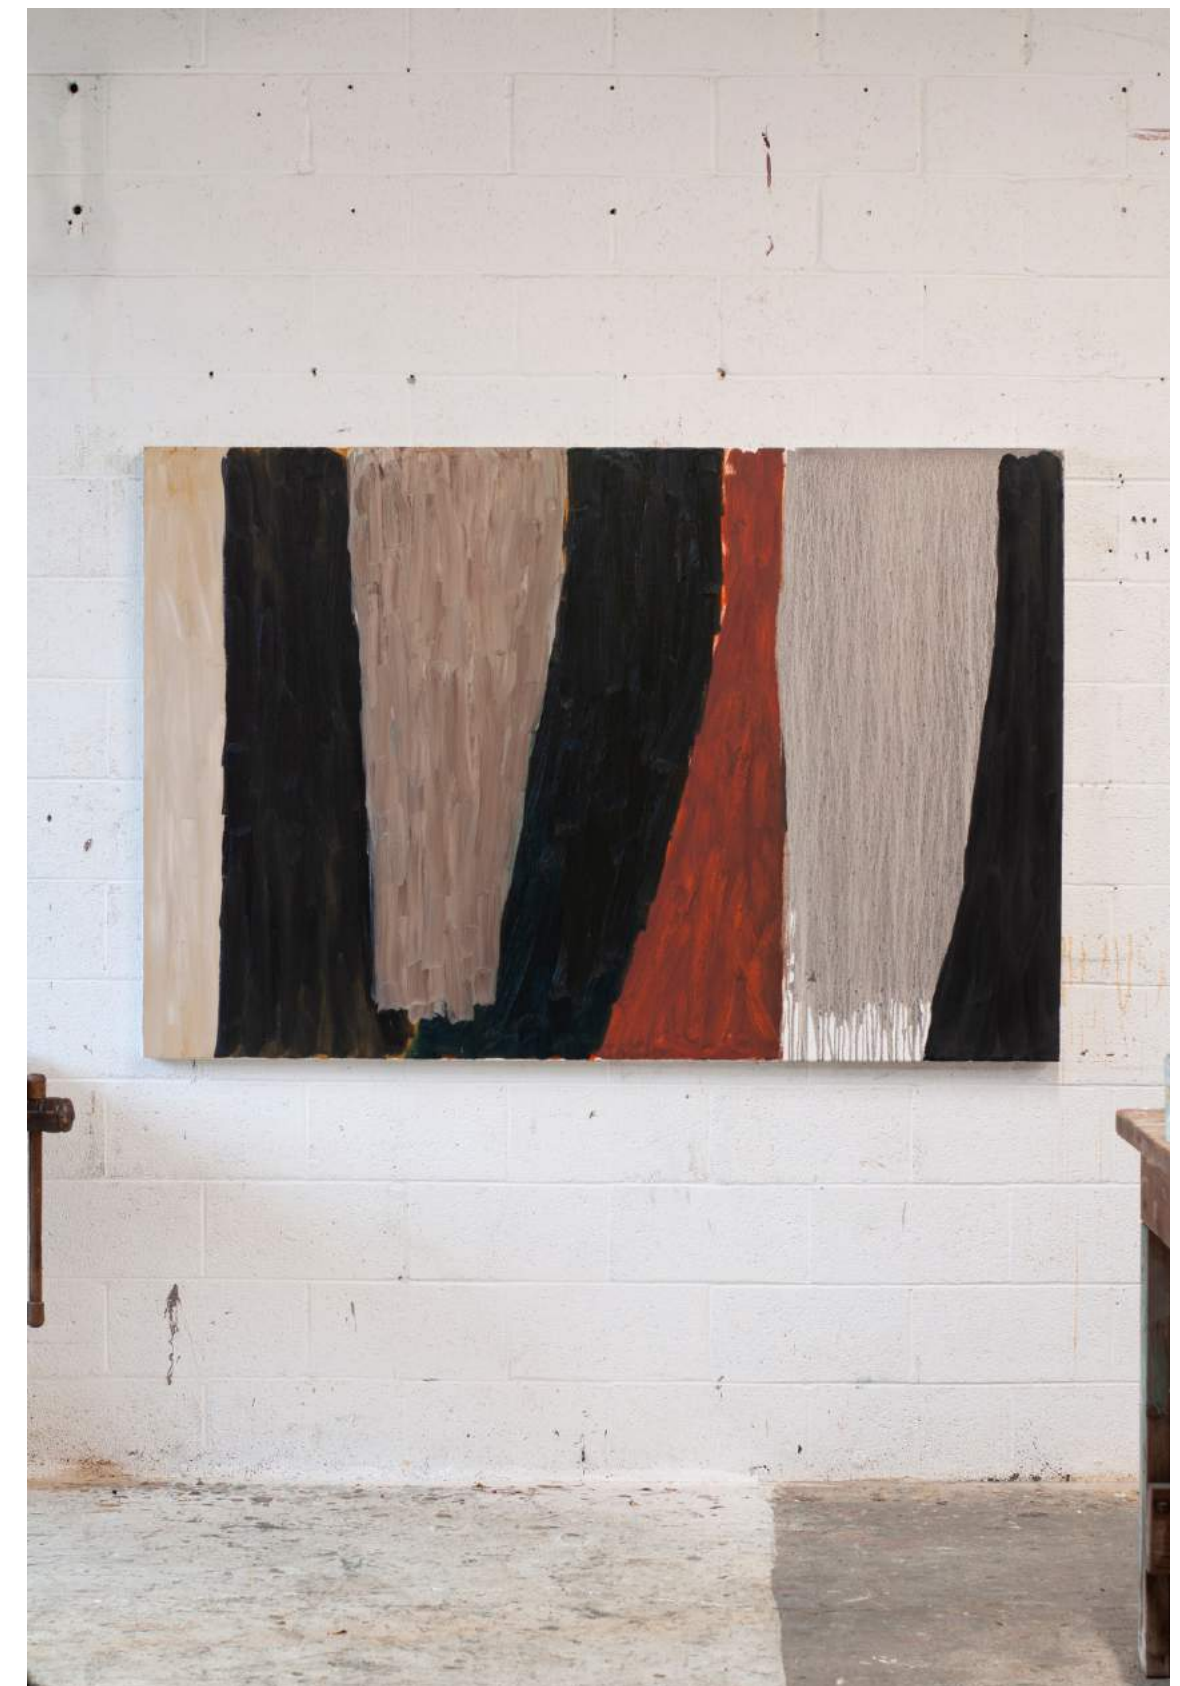

DIM DUSK RED

H 48in x W 72in x D 1.5in

oil on canvas, 2023

$10,000