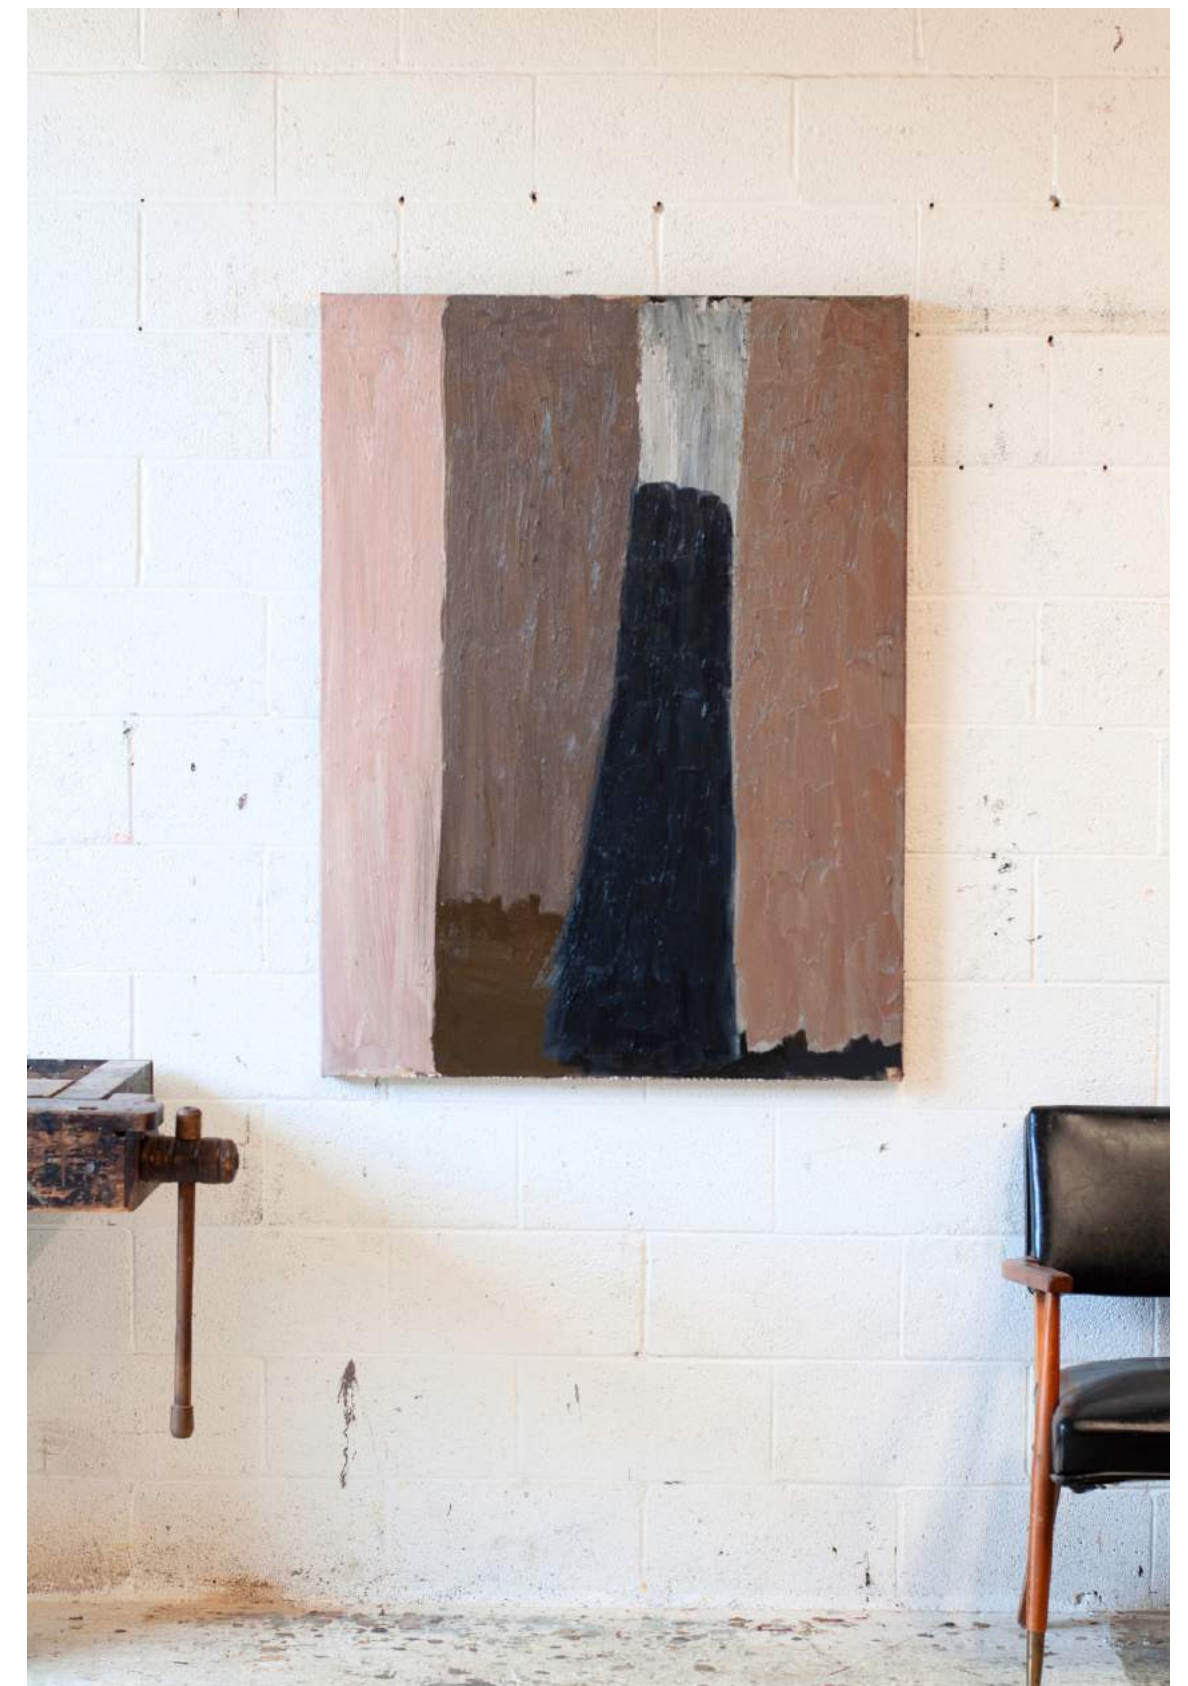

COAL LINE

H 48in x W 36in x D 1.5in

oil on canvas, 2023

$6,000