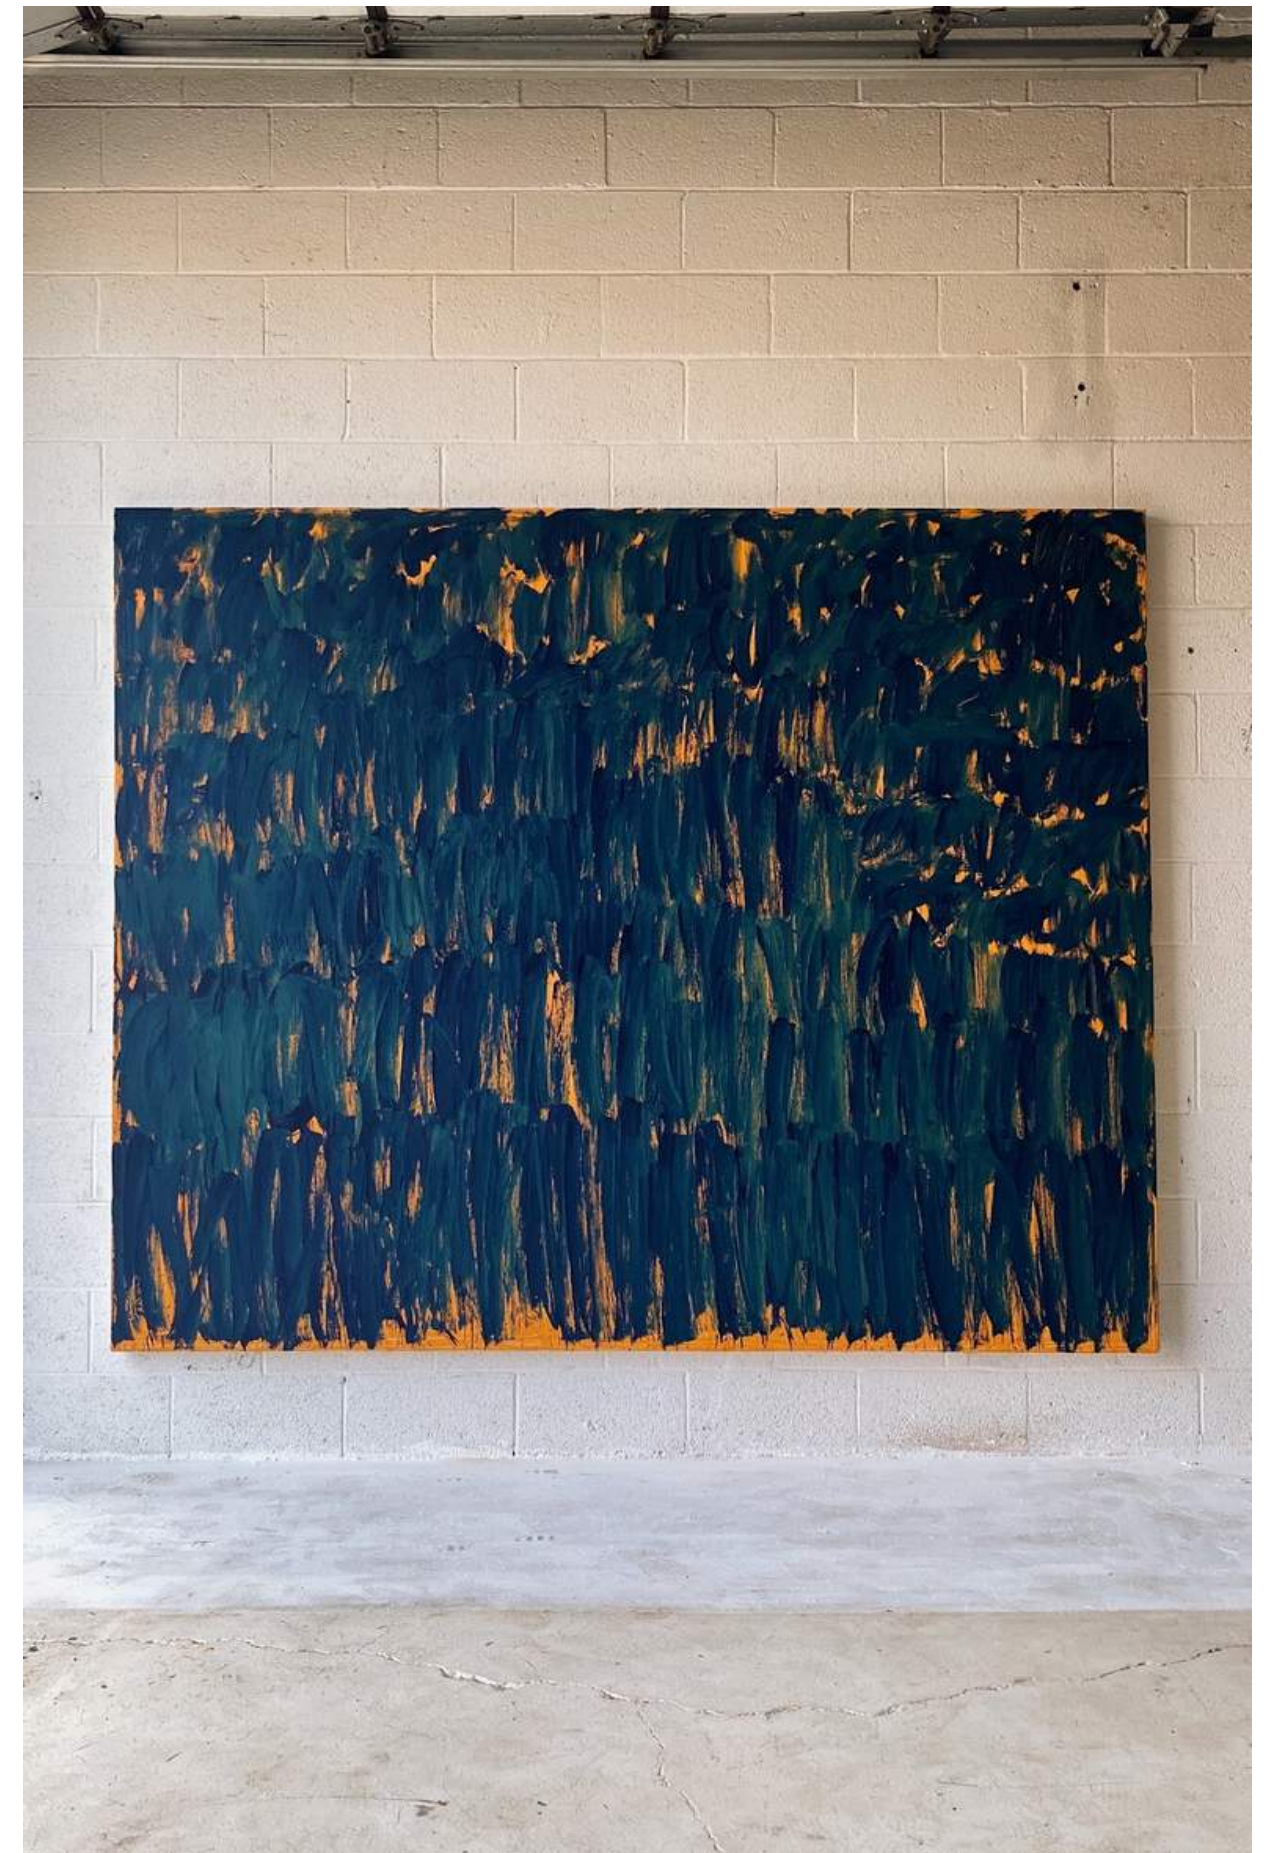

\$14,200

LANDSCAPE IN BLUE/GREEN/ORANGE #2

H 78.5in x W 96.5in x D 2in

oil on canvas, 2020

\$16,500

WESTERN

H 16in x W 20in x D 2in

oil + acrylic marker on torn + sewn canvas, 2022