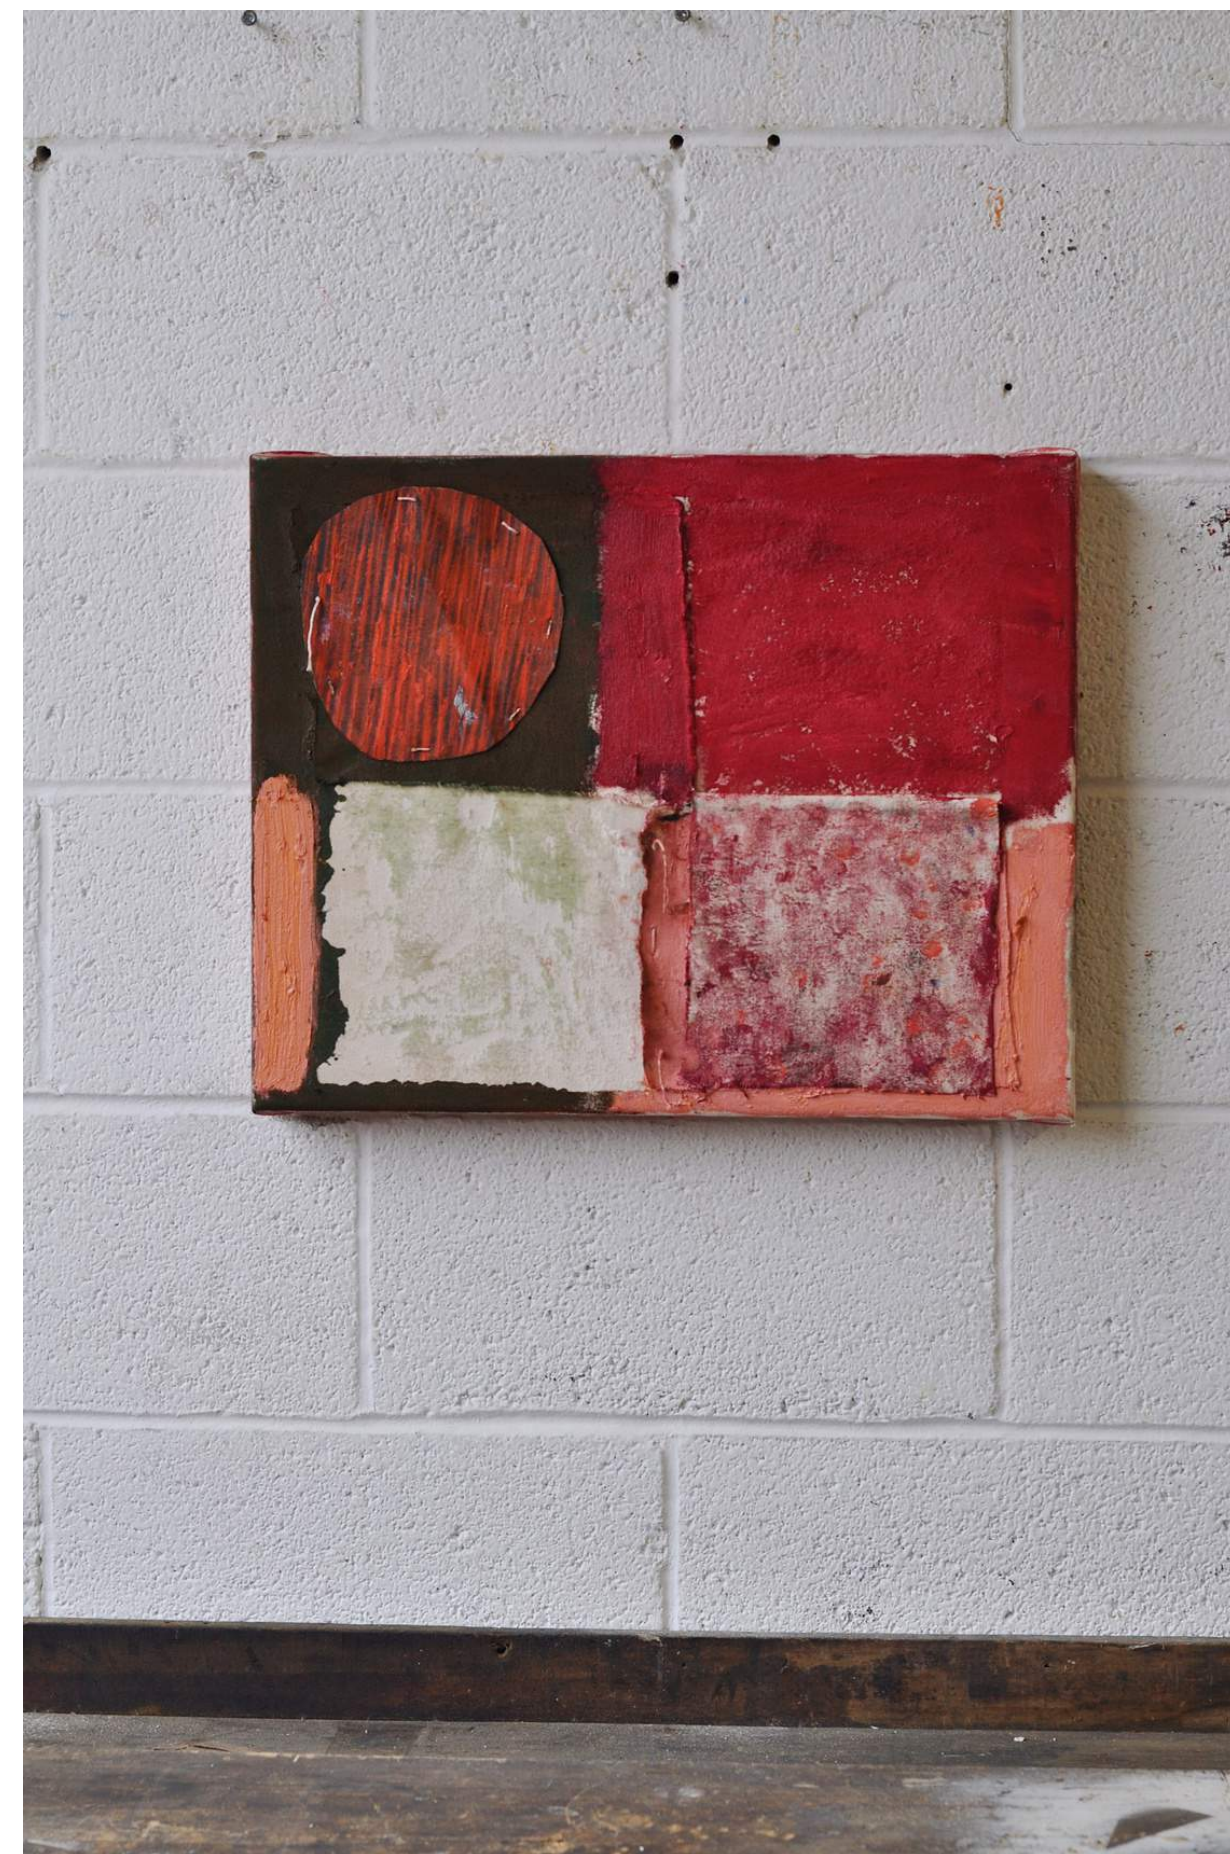

WESTERN

H 16in x W 20in x D 2in

oil + acrylic marker on torn + sewn canvas, 2022

$1,800