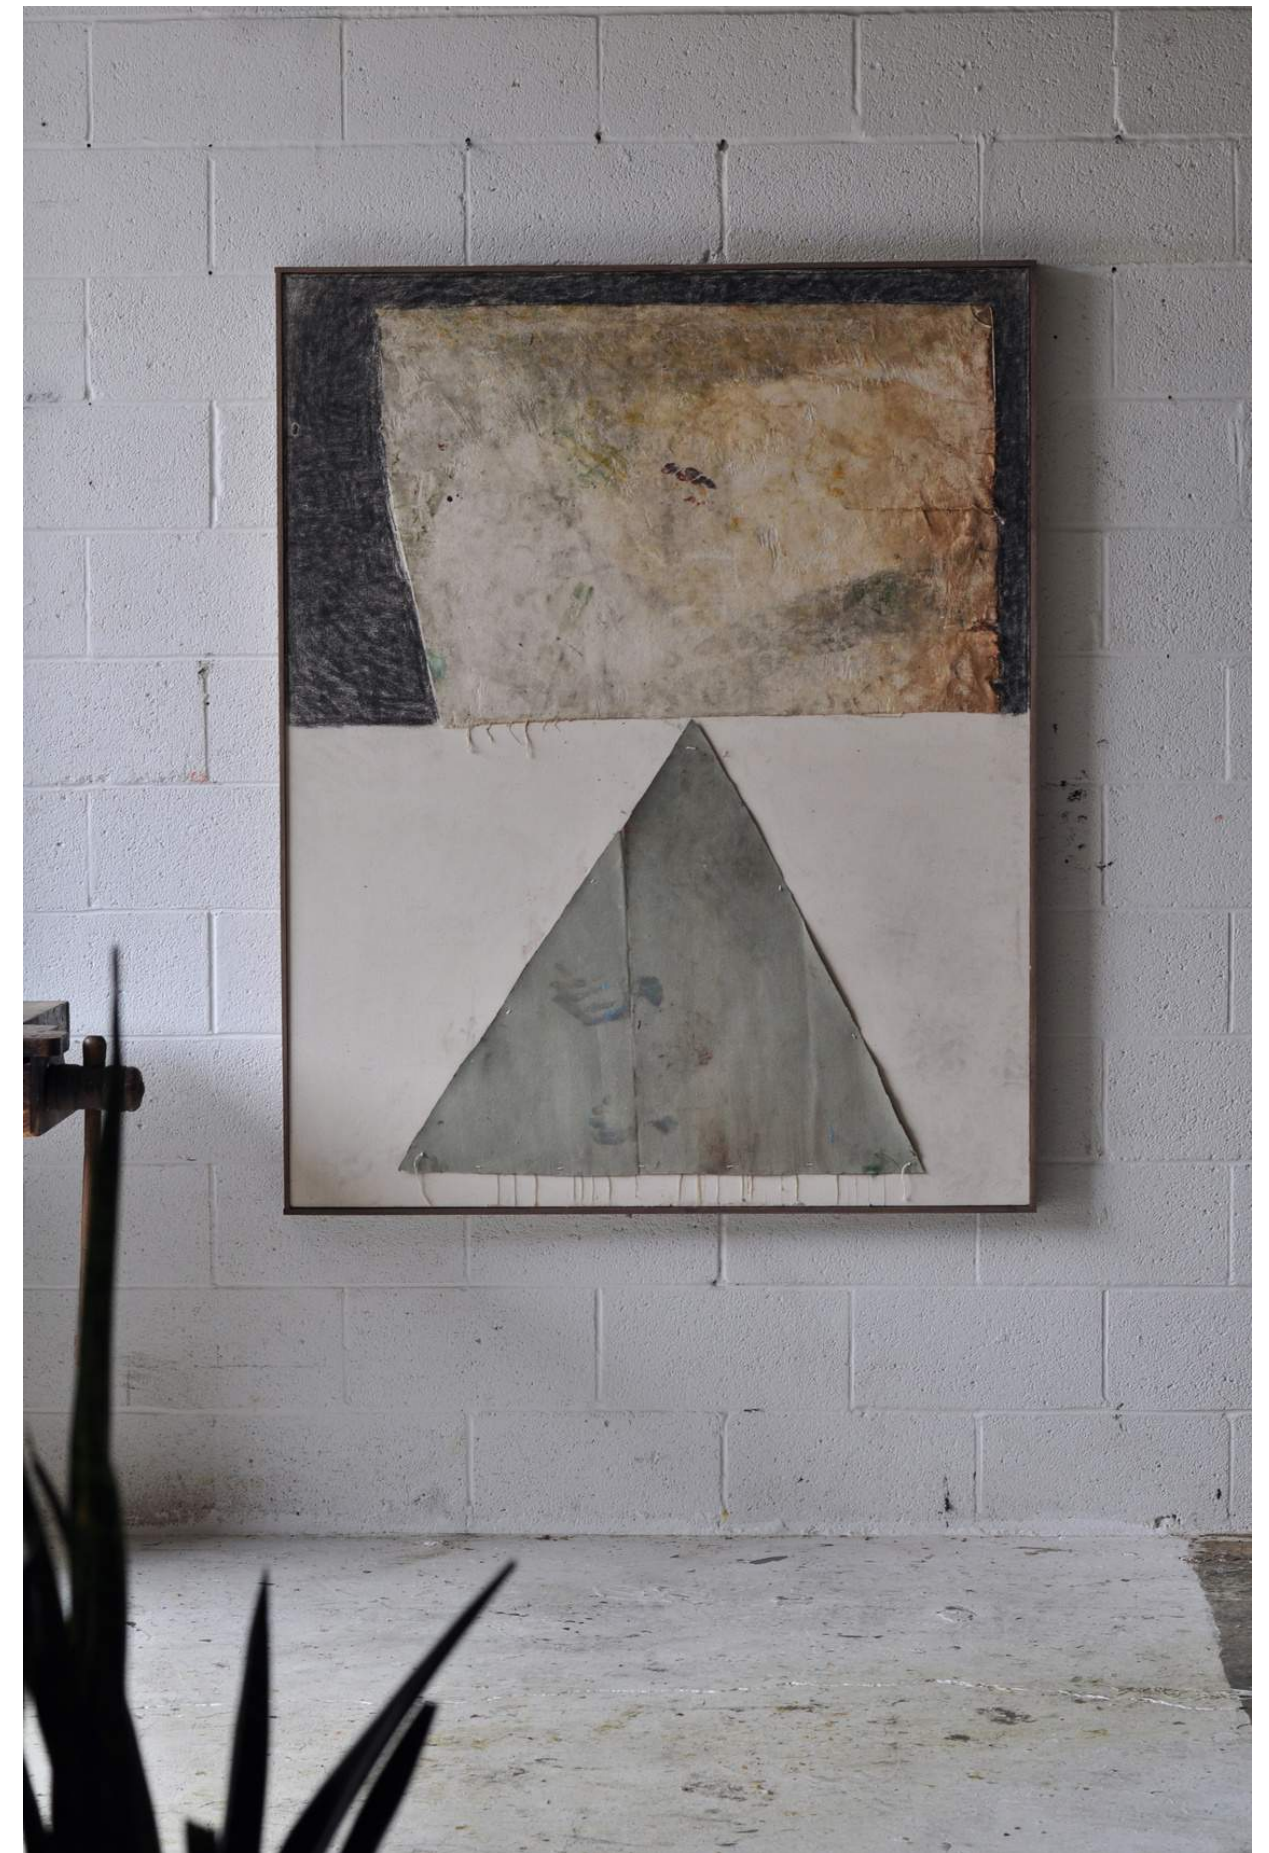

\$7,500

FIVE CIRCLES WITH TRIANGLE

H 36in x W 30in x D 2in

oil on sewn canvas, 2022

\$3,800

SHAPE #4

H 33in x W 27.5in x D 2in

oil on sewn canvas, 2022

\$3,200

FIVE CIRCLES

H 28in x W 22in x D 2in

oil on sewn canvas, framed in walnut, 2022

\$2,800

SPADE

H 58in x W 46in x D 2in

oil, + graphite on sewn canvas, framed in walnut, 2022

\$7,000

ABSTRACT #4

H 64in x W 78in x D 2in

oil on canvas, 2020

\$13,200

ABSTRACT #5

H 55in x W 55in x D 2in

oil on canvas, 2020