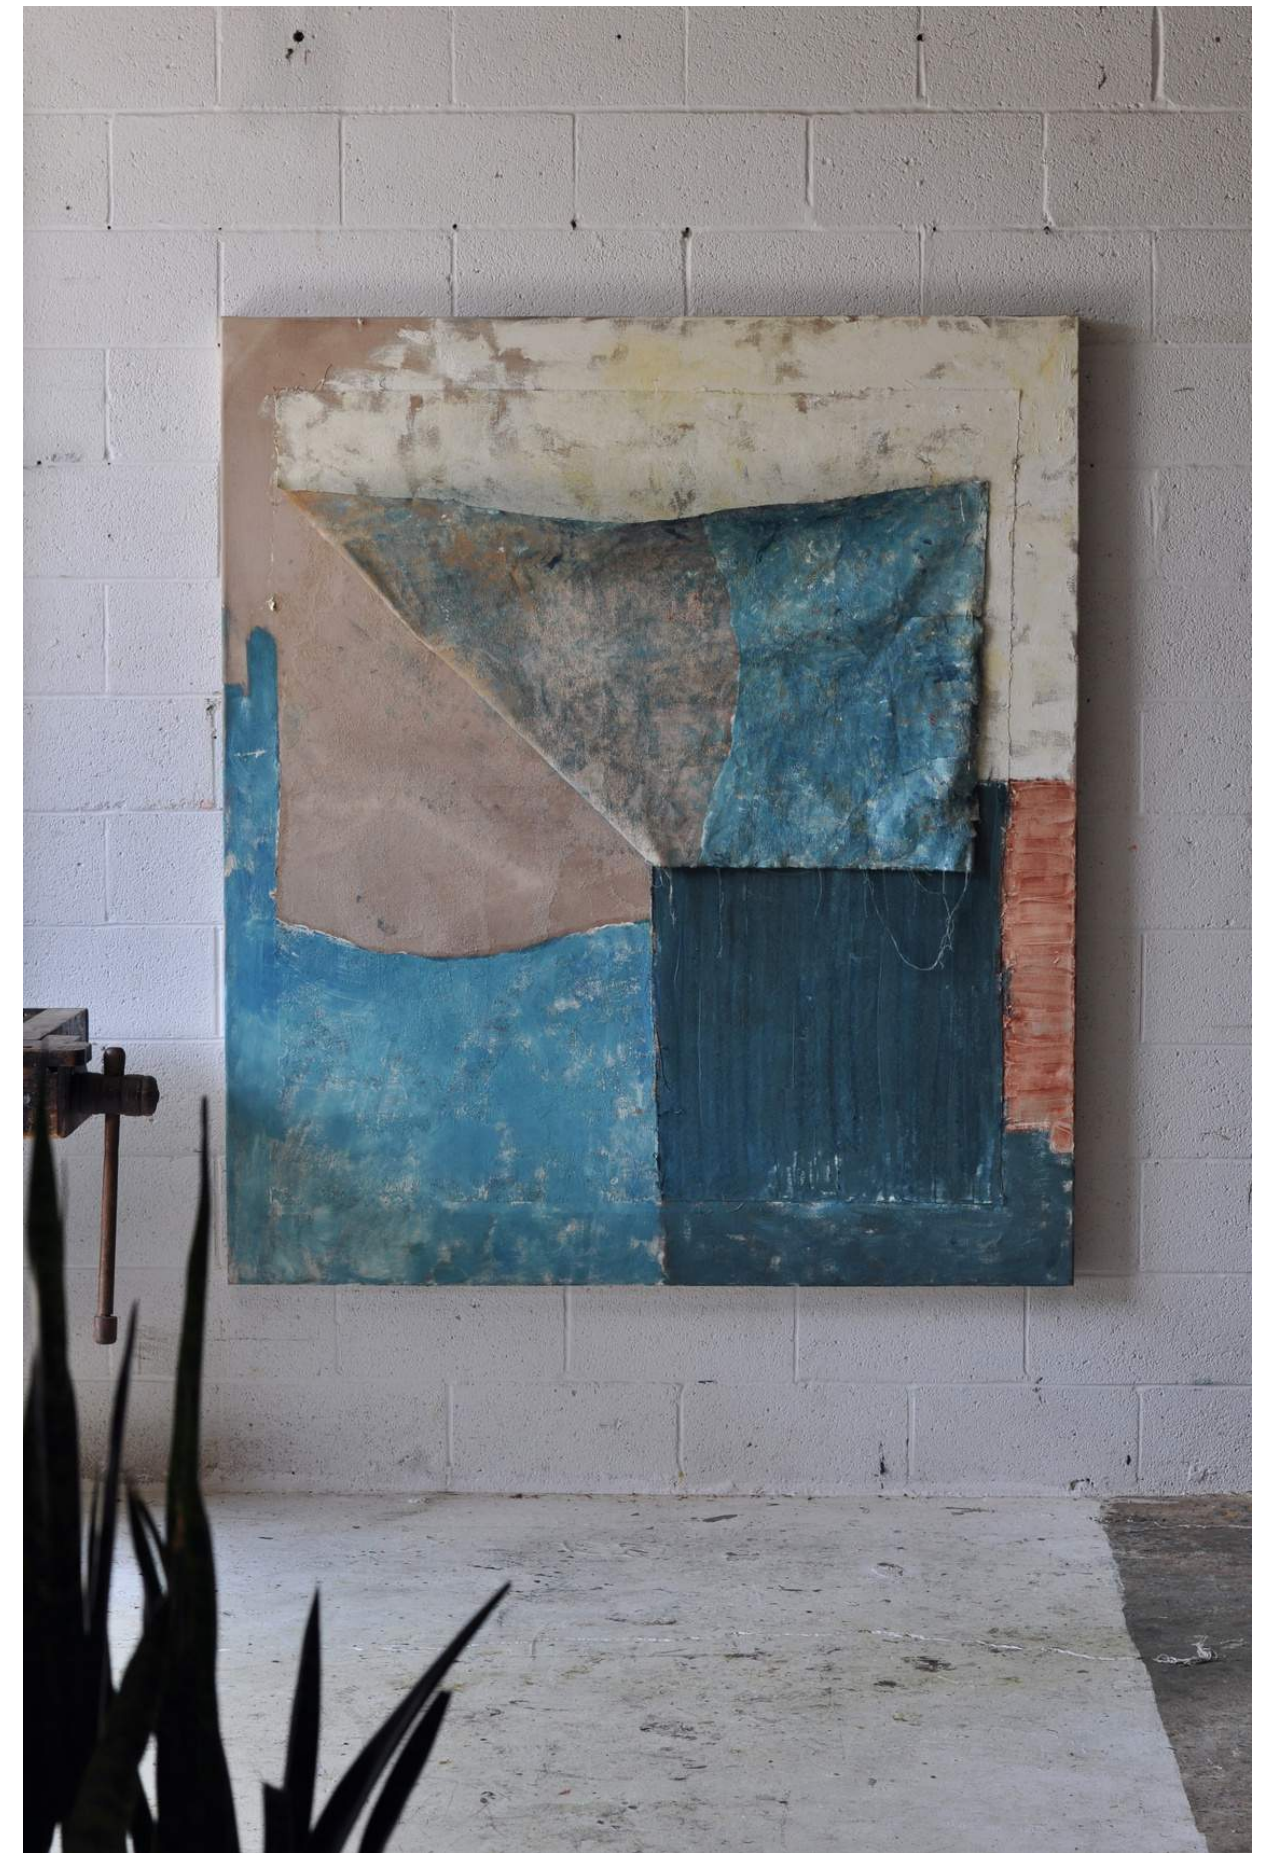

TORN #6

H 66in x W 58in x D 2in

oil and glue on collaged, torn, + sewn canvas, 2021

$10,800