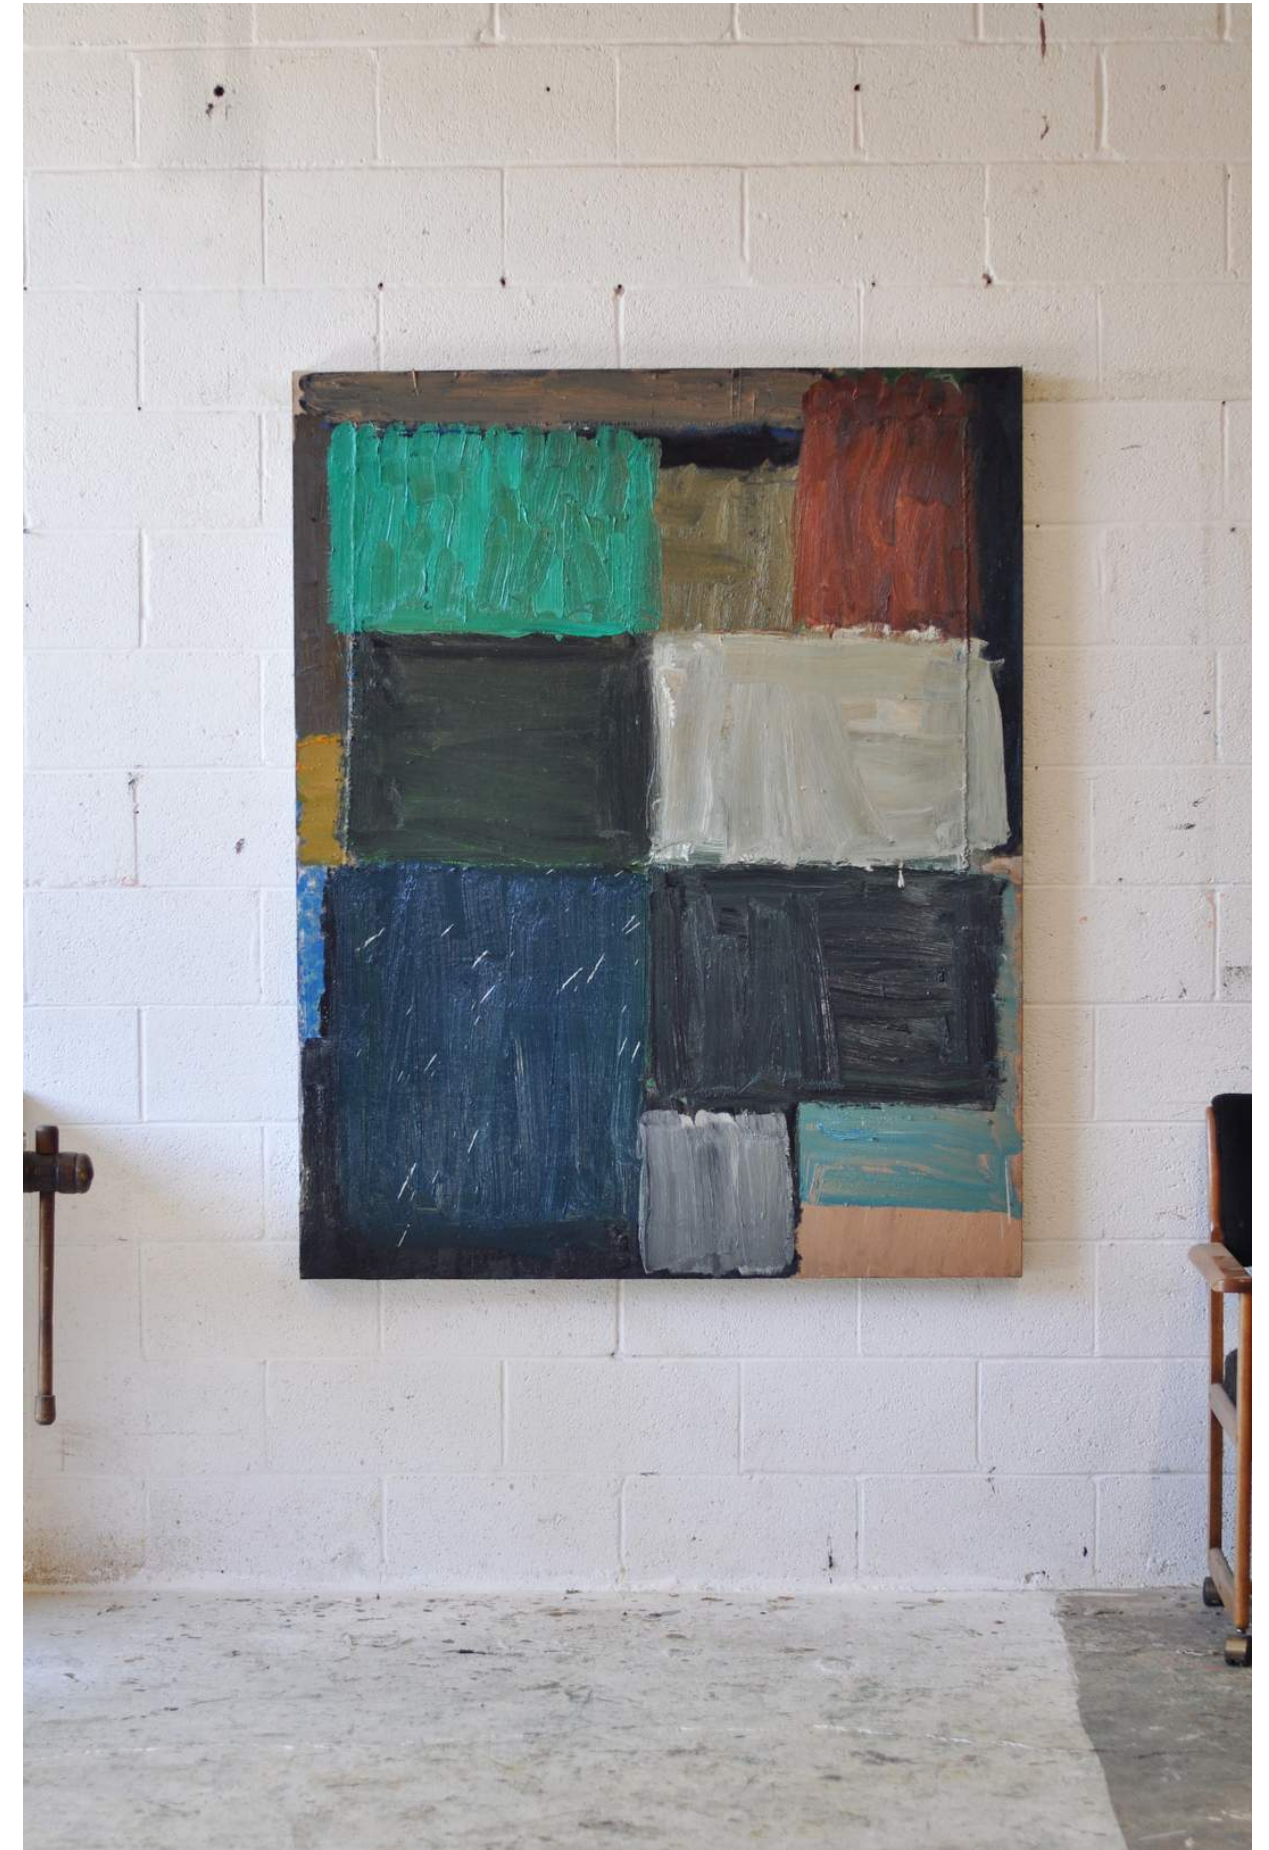

FOREST WIND

H 60in x W 48in x D 2in

oil on collaged canvas, 2023

$7,500