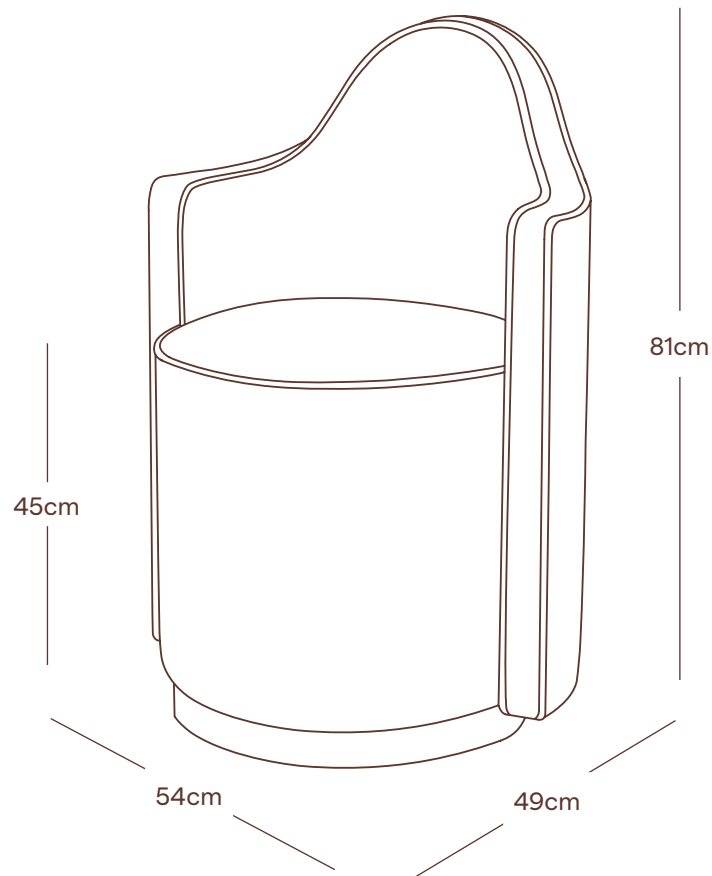

SISTER

THE CHESS
SWIVEL CHAIR

THE CHESS SWIVEL CHAIR

MATERIALS

Shown here upholstered in our Disa Lapis fabric with a walnut plinth base.

DIMENSIONS

Width 54cm
Depth 49cm
Height 81cm
Seat Height 45cm

FABRIC

Plain: 3 metres, Pattern: 3.6 metres

ADDITIONAL COMMENTS

Made in the UK

AVAILABLE FINISHES

Oak

Walnut

Black Stained Beech