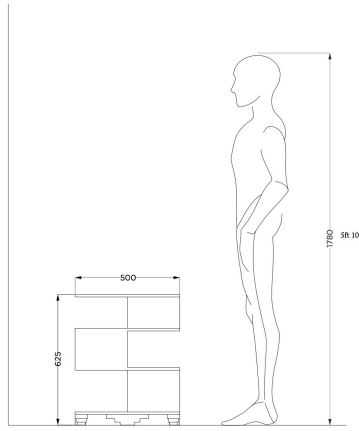

ROSE UNIACKE

CIRCULAR THREE TIERED TABLE