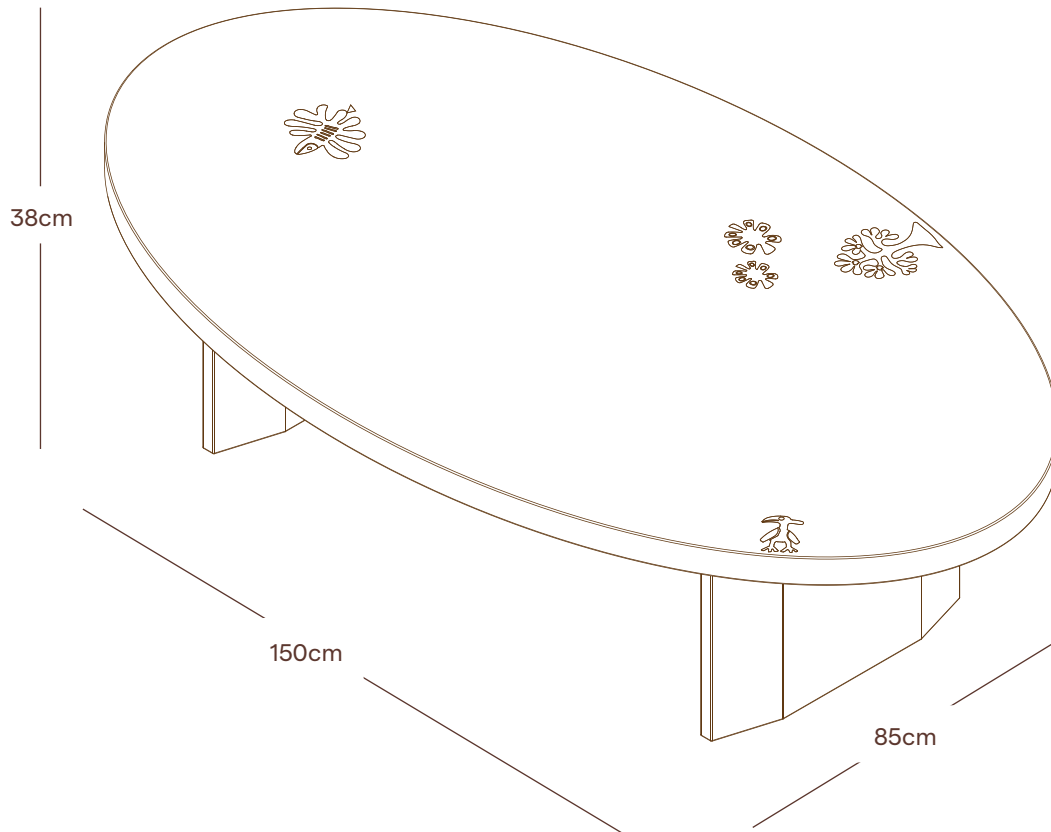

SISTER

THE COWRIE
OVAL COFFEE
TABLE

THE COWRIE OVAL COFFEE TABLE

MATERIALS

American Black Walnut & Quilted Maple Inlay

DIMENSIONS

Length 150cm
Depth 85cm
Height 38cm

AVAILABLE FINISHES