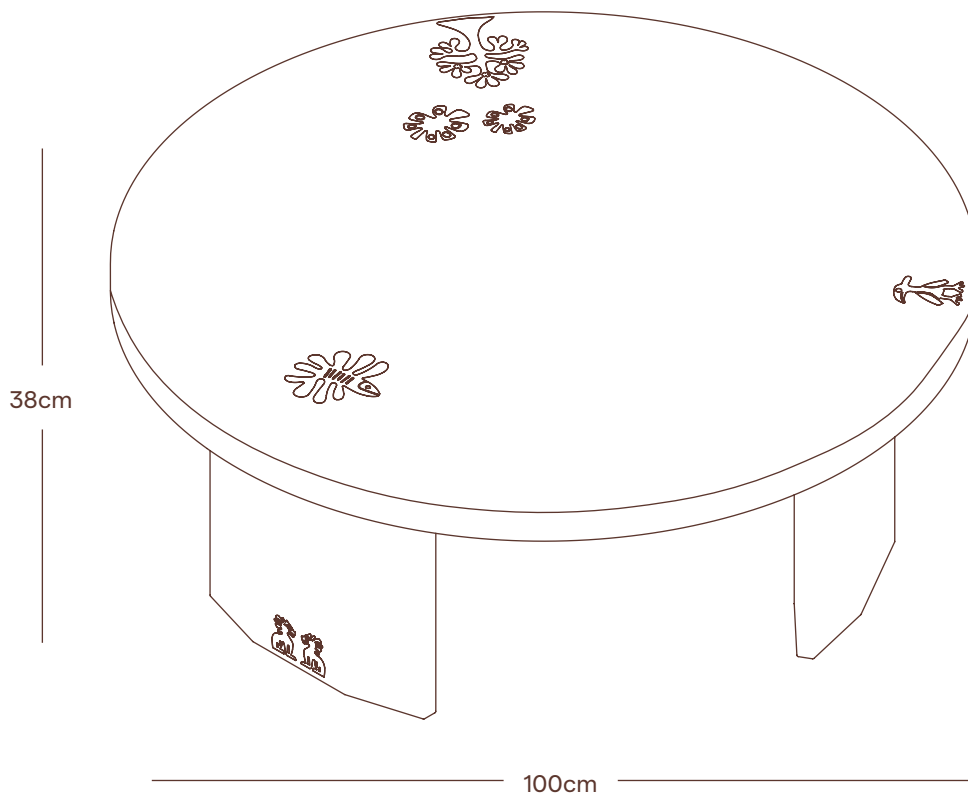

SISTER

THE COWRIE  
ROUND  
COFFEE TABLE

# THE COWRIE ROUND COFFEE TABLE

## DIMENSIONS

Diameter 100cm  
Height 38cm