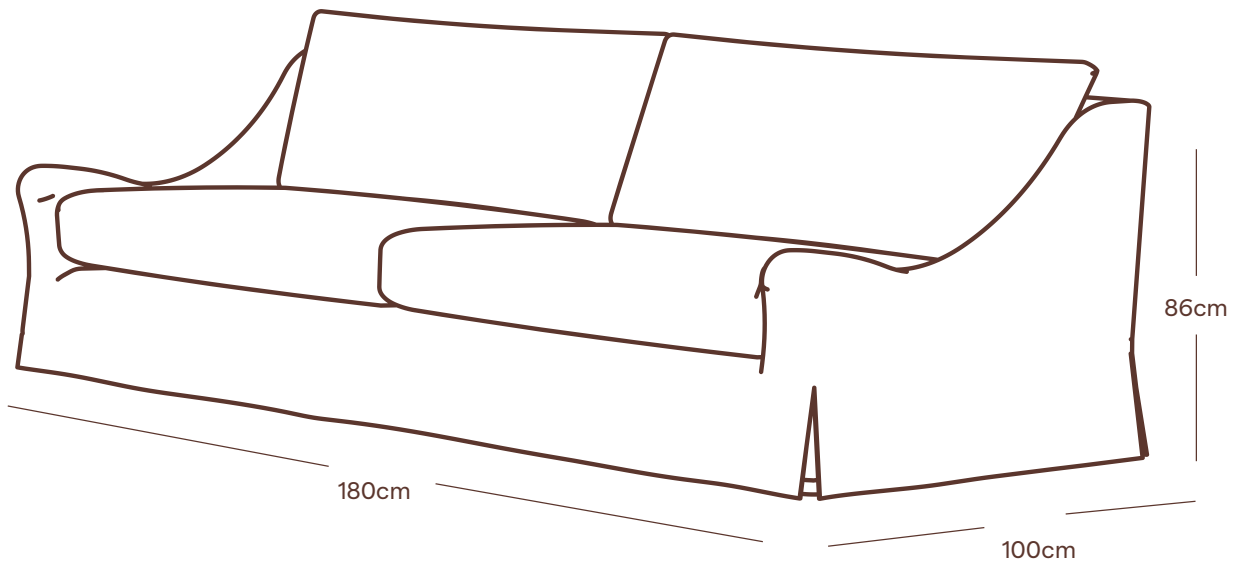

SISTER THE DASH SOFA

THE DASH SOFA

MATERIALS

Shown here in our Sacha Linen in Ecrú. Embroidery is not included in the listed price. This is a bespoke service, please contact us for more information.

DIMENSIONS - 2 SEATER

Width 180cm
Depth 100cm
Height 86cm
Seat Height 45cm

DIMENSIONS - 3 SEATER

Width 240cm
Depth 100cm
Height 86cm
Seat Height 45cm

FABRIC

Plain & Pattern 2 Seater: 13.6 metres
Plain & Pattern 3 Seater: 16 metres