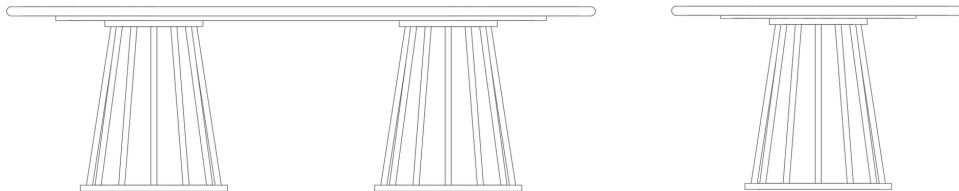

CASTILLEJA

FURNITURE | OBJECTS

ERGALEIO DINING TABLE

INSPIRED BY THE PROFILE OF A TOOLING COMPONENT MEANT FOR SHAPING OTHER MATERIALS ACROSS VARIOUS INFRASTRUCTURES AND HAS ROOTS IN ANCIENT GREEK CRAFTSMANSHIP.

48" D X 30" H

96" L X 48" D X 30" H

ADDITIONAL SIZING AVAILABLE - PLEASE INQUIRE

RENDERED IN NATURAL WHITE OAK
ADDITIONAL FINISHES ARE AVAILABLE BY REQUEST

CASTILLEJA

FURNITURE | OBJECTS

ERGALEIO DAYBED

INSPIRED BY THE PROFILE OF A TOOLING COMPONENT MEANT FOR SHAPING OTHER MATERIALS ACROSS VARIOUS INFRASTRUCTURES AND HAS ROOTS IN ANCIENT GREEK CRAFTSMANSHIP.

72" L X 30" D X 26" H

16" H SEAT

ADDITIONAL SIZING AVAILABLE - PLEASE INQUIRE

RENDERED IN BOUCLE & NATURAL WHITE OAK
ADDITIONAL FINISHES ARE AVAILABLE BY REQUEST

CASTILLEJA

FURNITURE | OBJECTS

ERGALEIO
LOUNGER

INSPIRED BY THE PROFILE OF A TOOLING COMPONENT MEANT FOR SHAPING OTHER MATERIALS ACROSS VARIOUS INFRASTRUCTURES AND HAS ROOTS IN ANCIENT GREEK CRAFTSMANSHIP.

34" L X 30" D X 26" H

16" H SEAT

ADDITIONAL SIZING AVAILABLE - PLEASE INQUIRE