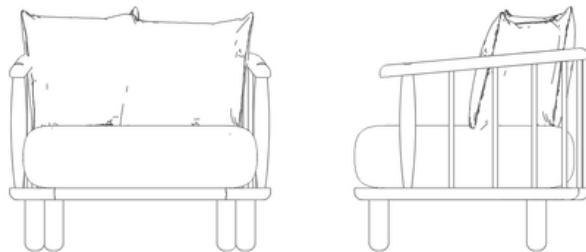

48" D X 30" H

96" L X 48" D X 30" H

ADDITIONAL SIZING AVAILABLE - PLEASE INQUIRE

RENDERED IN NATURAL WHITE OAK
ADDITIONAL FINISHES ARE AVAILABLE BY REQUEST

CASTILLEJA

FURNITURE | OBJECTS

ERGALEIO DAYBED

INSPIRED BY THE PROFILE OF A TOOLING COMPONENT MEANT FOR SHAPING OTHER MATERIALS ACROSS VARIOUS INFRASTRUCTURES AND HAS ROOTS IN ANCIENT GREEK CRAFTSMANSHIP.

72" L X 30" D X 26" H

16" H SEAT

ADDITIONAL SIZING AVAILABLE - PLEASE INQUIRE

RENDERED IN BOUCLE & NATURAL WHITE OAK
ADDITIONAL FINISHES ARE AVAILABLE BY REQUEST

CASTILLEJA

FURNITURE | OBJECTS

ERGALEIO
LOUNGER

INSPIRED BY THE PROFILE OF A TOOLING COMPONENT MEANT FOR SHAPING OTHER MATERIALS ACROSS VARIOUS INFRASTRUCTURES AND HAS ROOTS IN ANCIENT GREEK CRAFTSMANSHIP.

34" L X 30" D X 26" H

16" H SEAT

ADDITIONAL SIZING AVAILABLE - PLEASE INQUIRE