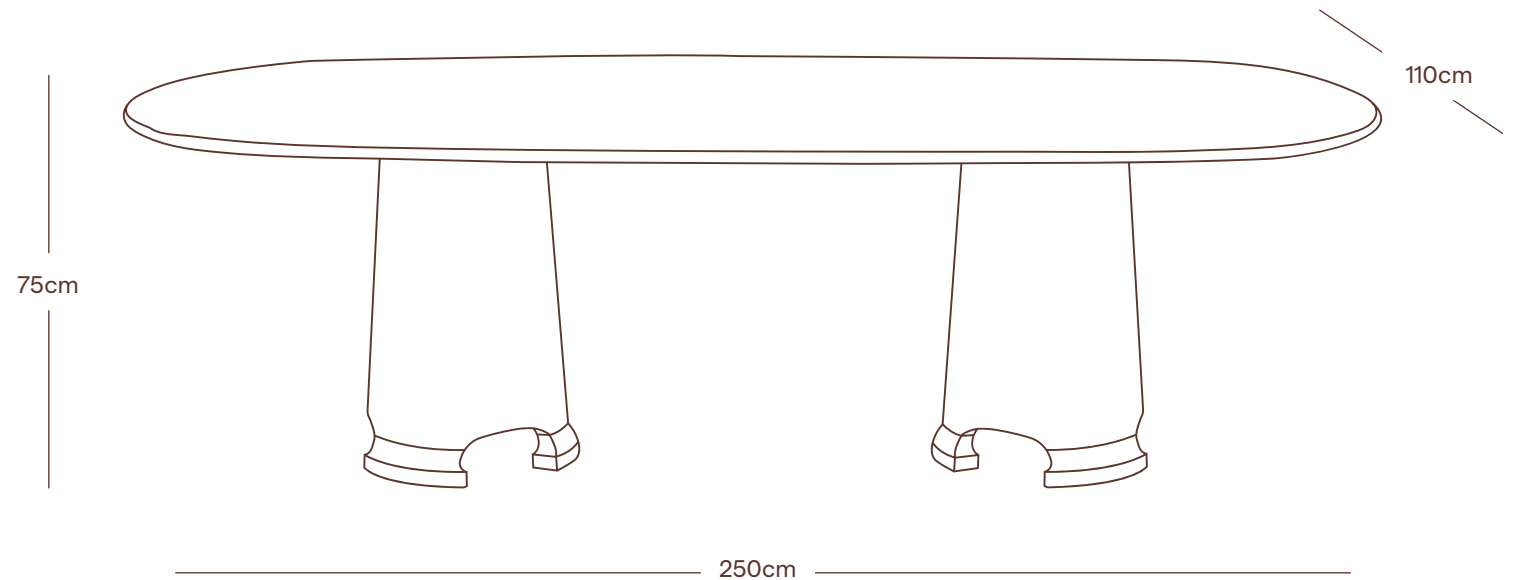

SISTER

THE ELIE
DINING TABLE

THE ELIE DINING TABLE

MATERIALS

Crafted here in solid oak, with walnut and black-oiled oak finishes available on request.

DIMENSIONS

Width	110cm
Length	250cm
Height	75cm

ADDITIONAL COMMENTS