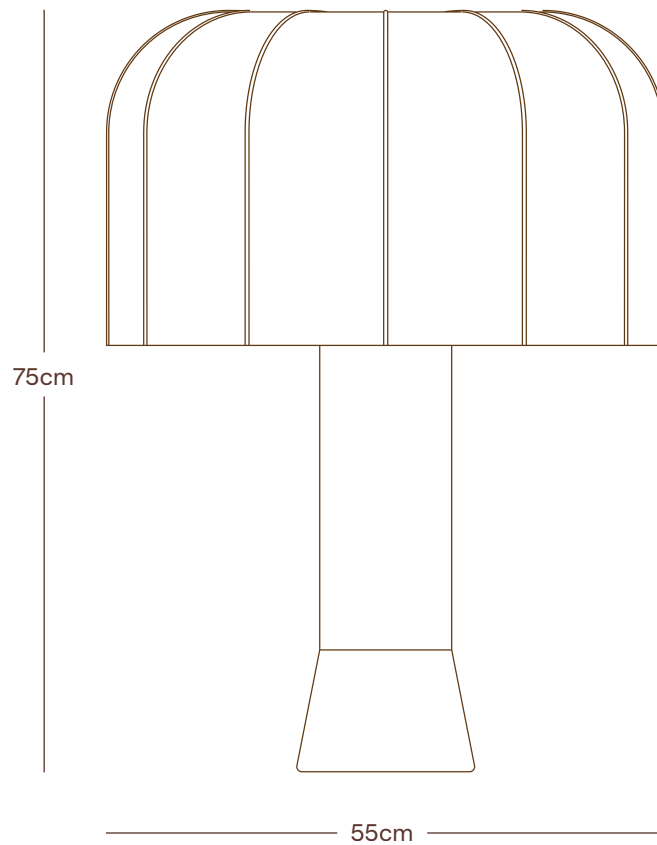

THE FELIX LAMP

MATERIALS

Solid Brass body with a polished Brass patina.
Dupion Silk Shade.

DIMENSIONS

Height 75cm
Diameter 55cm