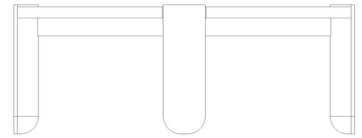

CASTILLEJA

FURNITURE | OBJECTS

HOLLOWAY COFFEE TABLE

CLEAN LINES AND SIMPLE CURVES IN A SIMPLE GESTURE
CREATE MOMENTS OF INTRIGUE ALL THE WAY AROUND.

36" D X 18" H
48" D X 18" H

ADDITIONAL SIZING AVAILABLE - PLEASE INQUIRE