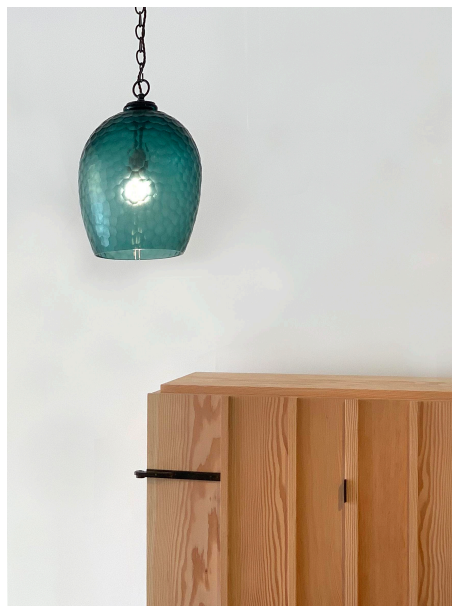

R

HONEYCOMB GLASS LANTERN BY ROSE UNIACKE

Code: 3593

RU EDITIONS

Metal Finish: Dark Bronze

Grey blue cut-glass resembling a honeycomb pattern. Every lantern is unique - each with minor variations from the chiselled cutting technique
1m length of chain included

E27 bulb recommended (not included)

Lead time 2 to 3 weeks

R

Dimensions:

H 39cm x W 24cm x Dia. 18cm

H 15½" x W 9½" x Dia. 7¼"

Rose Uniacke

76-84 Pimlico Road, London SW1W 8PL T +44 (0)20 7730 7050
mail@roseuniacke.com www.roseuniacke.com