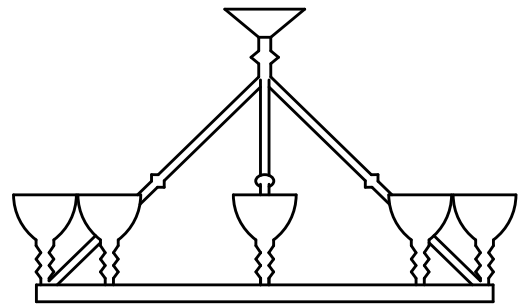

HILARY CHANDELIER

A classic. Among our most popular pieces in the collection, the Hilary transcends periods, styles, and eras and has happily hung in rooms full of Royere as well as in urban modern interiors and rustic country spaces. Every cup is hand sculpted, giving each its own personality. The closer you approach the fixture, the more texture and variation you see. From afar, the Hilary's cups bring to mind King Arthur's knights gathered at the Round Table.

STEPHEN ANTONSON

by hand

Hilary Chandelier

MATERIALS

Hand sculpted plaster
Brushed plaster finish

LAMPING

Bulb Quantity: 8
Maximum wattage 60 watts each
Candelabra Base

CERTIFICATIONS

UL / CE

DIMENSIONS

Height: 26in / 66cm
Diameter: 44in / 112cm

WEIGHT

Approx. 35 lbs / 16 kg

CANOPY

Ø6 in

LEAD TIME

18-20 weeks

Custom dimensions available

44

Top

26

Front