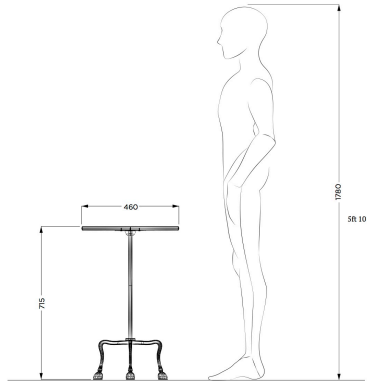

ROSE UNIACKE

THE HOOF TABLE