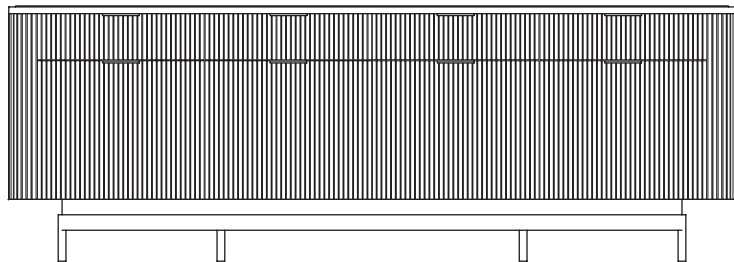

DESCRIPTION

Modeled after the classical, Ionic Order of the ancient Greeks, this beaded faced cabinet is available with a variety of finishes, a stone or wood top, and a blackened steel base with brass pulls.

*All pieces are made to order - custom sizing available by request

CREDENZA

90" L X 22" W X 33" H

MATERIALS | FINISHES

Walnut - Natural, Bleached, Ebonized, Graphite
Oak - Natural, Bleached, Ebonized, Graphite
Ash - Bleached, Ebonized, Graphite
Maple - Bleached, Natural