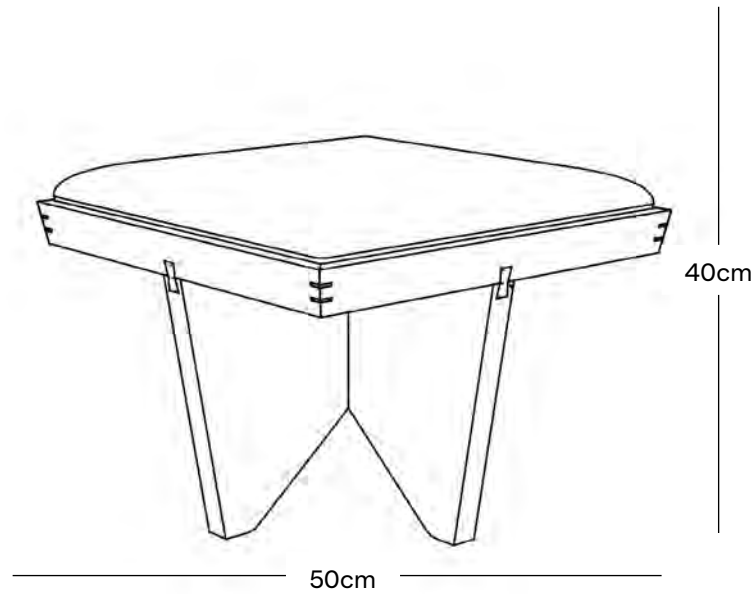

THE KREEF STOOL