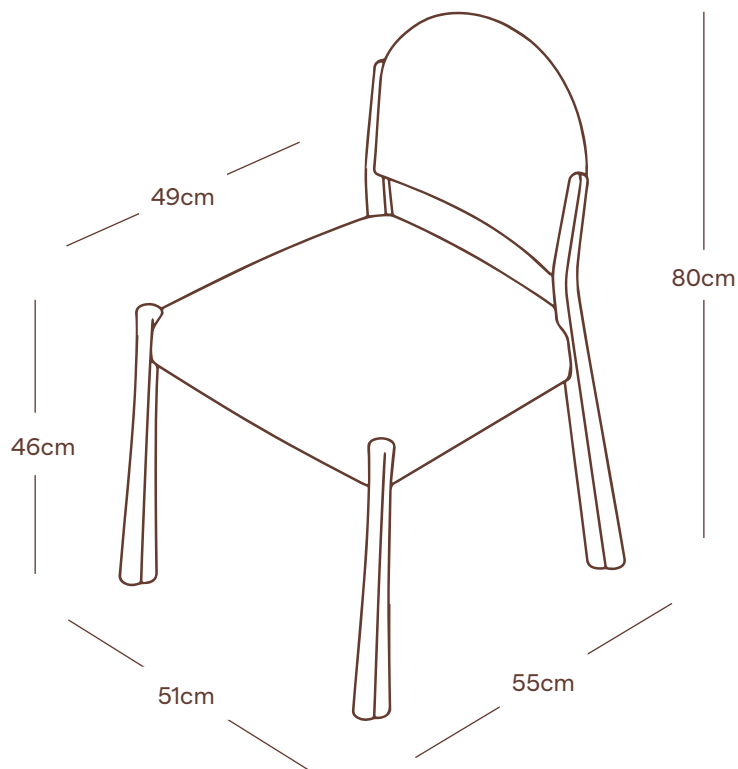

SISTER

THE KUDU  
DINING CHAIR

# THE KUDU DINING CHAIR

## DIMENSIONS

Width 51cm  
Depth 55cm  
Height 80cm  
Seat Depth 49cm  
Seat Height 46cm

## FABRIC

Plain & Pattern: 1.5 metres