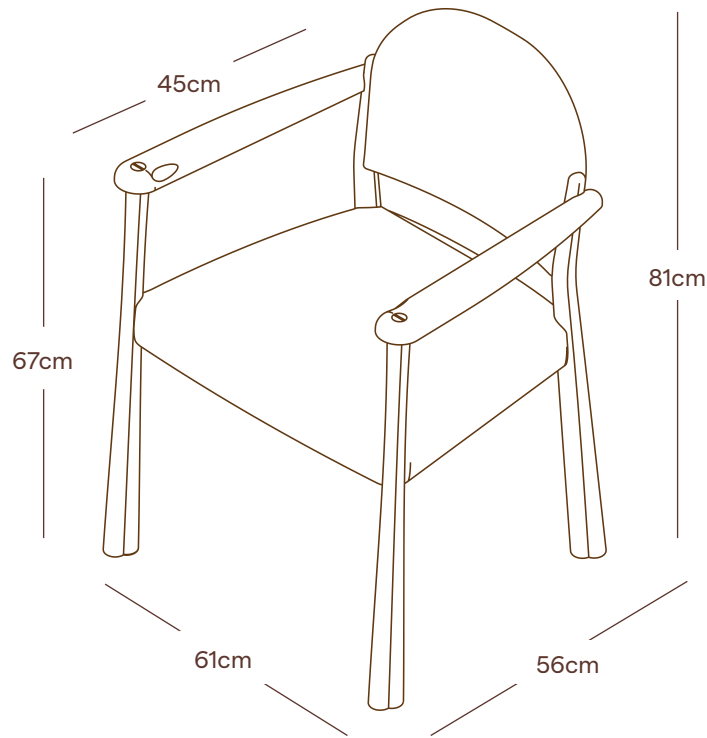

SISTER

THE KUDU
CARVER DINING
CHAIR

THE KUDU CARVER DINING CHAIR

MATERIALS

Shown here upholstered in Marci Mohair Pampas.

DIMENSIONS

Width 61cm
Depth 56cm
Height 81cm
Seat Depth 45cm
Seat Height 45cm

FABRIC

Plain & Pattern: 1.5 metres

ADDITIONAL COMMENTS

Made in the UK

AVAILABLE FINISHES

Oak

Walnut

Black Stained Beech