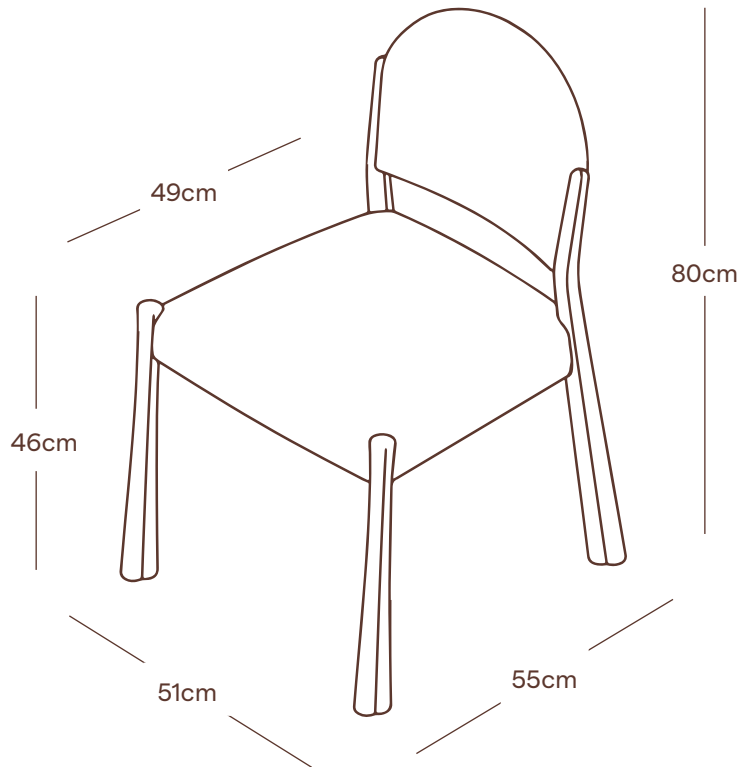

THE KUDU DINING CHAIR