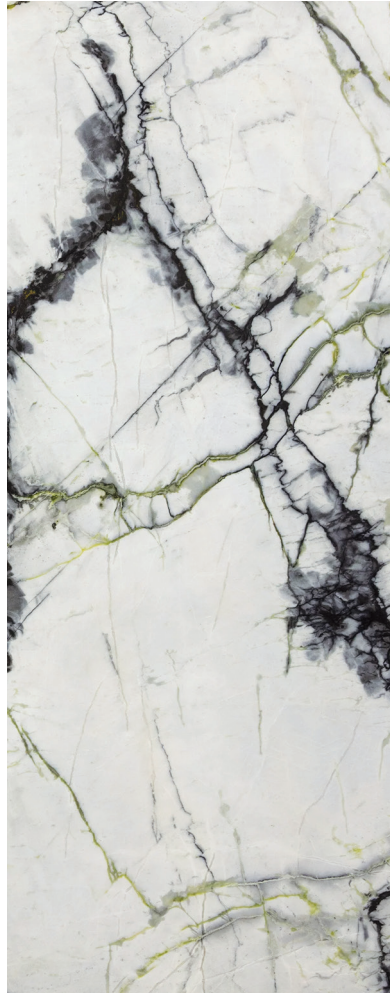

M.FISHER

IMPERFECT CIRCLES

MFIII.OBJ11.RL

Linge Vert