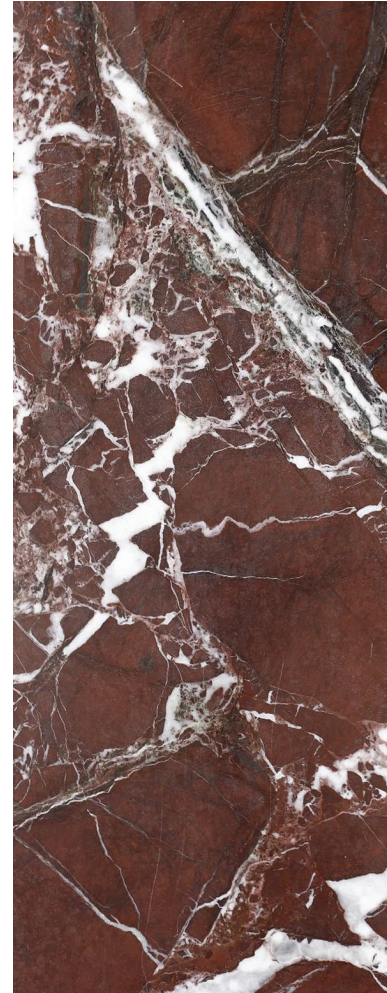

Each piece is unique, color and veining of natural material may vary from the image shown.

Collection Statement

Known for his otherworldly stone vessels, Matthew Fisher's practice ranges from unique art objects to editioned productions and celebrates the union between heritage, natural materials and refined craftsmanship.

Beginning his process of design through the study of ancient artifacts, Fisher is able to distill modern designs that convey an ambiguity of time and place. This approach has become a central theme in Fisher's repertoire of work and the purposeful medium of metamorphic stone he chooses to craft with.

M.FISHER

IMPERFECT CIRCLES

MFIII.OBJ11.RL

Linge Vert

Nero Antico

Rosso Levanto