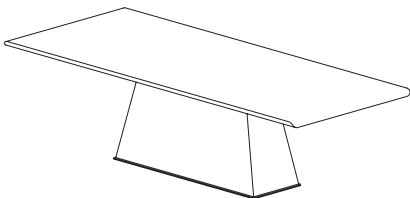

## DESCRIPTION

Drawing from forms found in ancient religious sites, this table pays homage to ritualistic altars. Simple in form, one heavy, monolithic base supports a wooden top.

\*All pieces are made to order - custom sizing available by request

### RECTANGLE DINING TABLE

108" L X 44" W X 29.5" H  
120" L X 50" W X 29.5" H

### OVAL DINING TABLE

90" L X 50" W X 29.5" H

### ROUND DINING TABLE

84" L X 85" W X 29.5" H