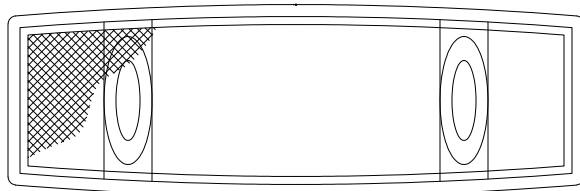

RUEMMLER

N° 343

Hand stretched cane coffee table with solid wood frame, insert glass top and blackened steel base. Shown in Ebony Lacquer with Cross Cane. Also available in French Oak and Web Cane.

RUEMMLER

Length 72"

Width 24"

Height 16"

RUEMMLER

CROSS

CANE

RUEMMLER

CROSS