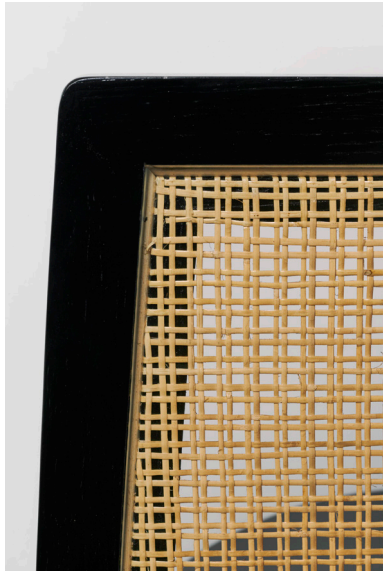

RUEMMLER

N° 343

Hand stretched cane coffee table with solid wood frame, insert glass top and blackened steel base. Shown in Ebony Lacquer with Cross Cane. Also available in French Oak and Web Cane.

RUEMMLER

Length 72"

Width 24"

Height 16"

RUEMMLER

CROSS

CANE

RUEMMLER

CROSS