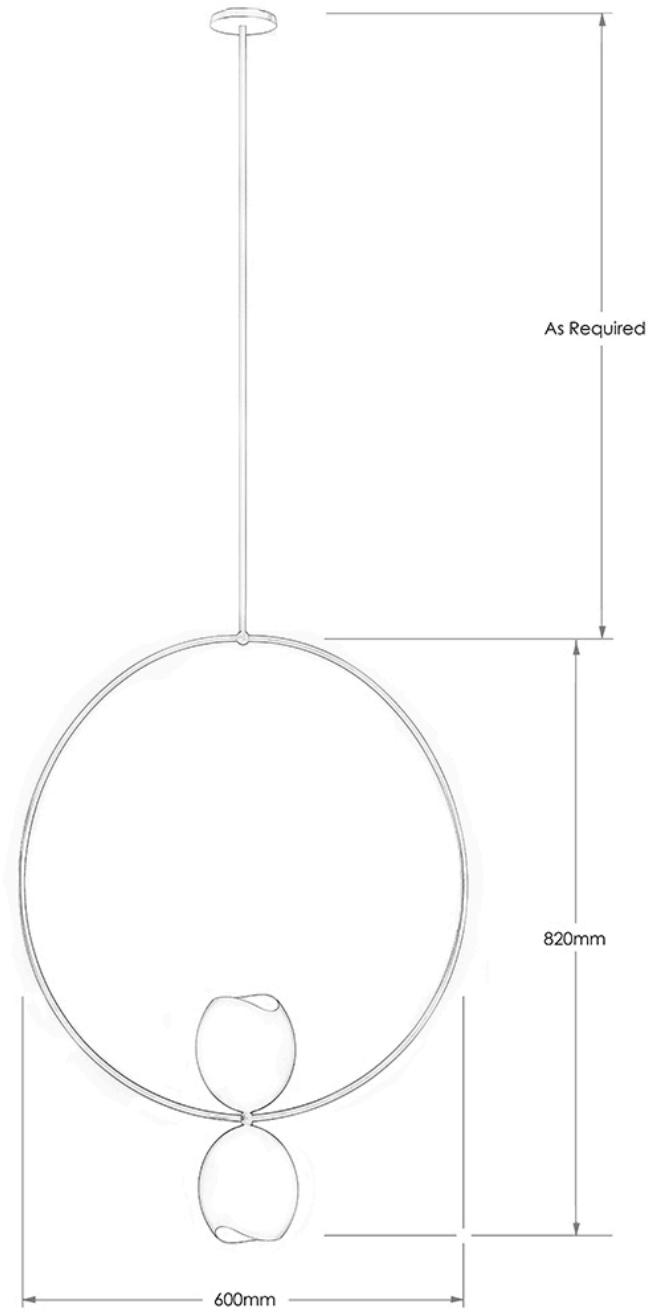

O PENDANT I

WARECO | SALES@WARECO.CO | 812.499.9991

REDUXR