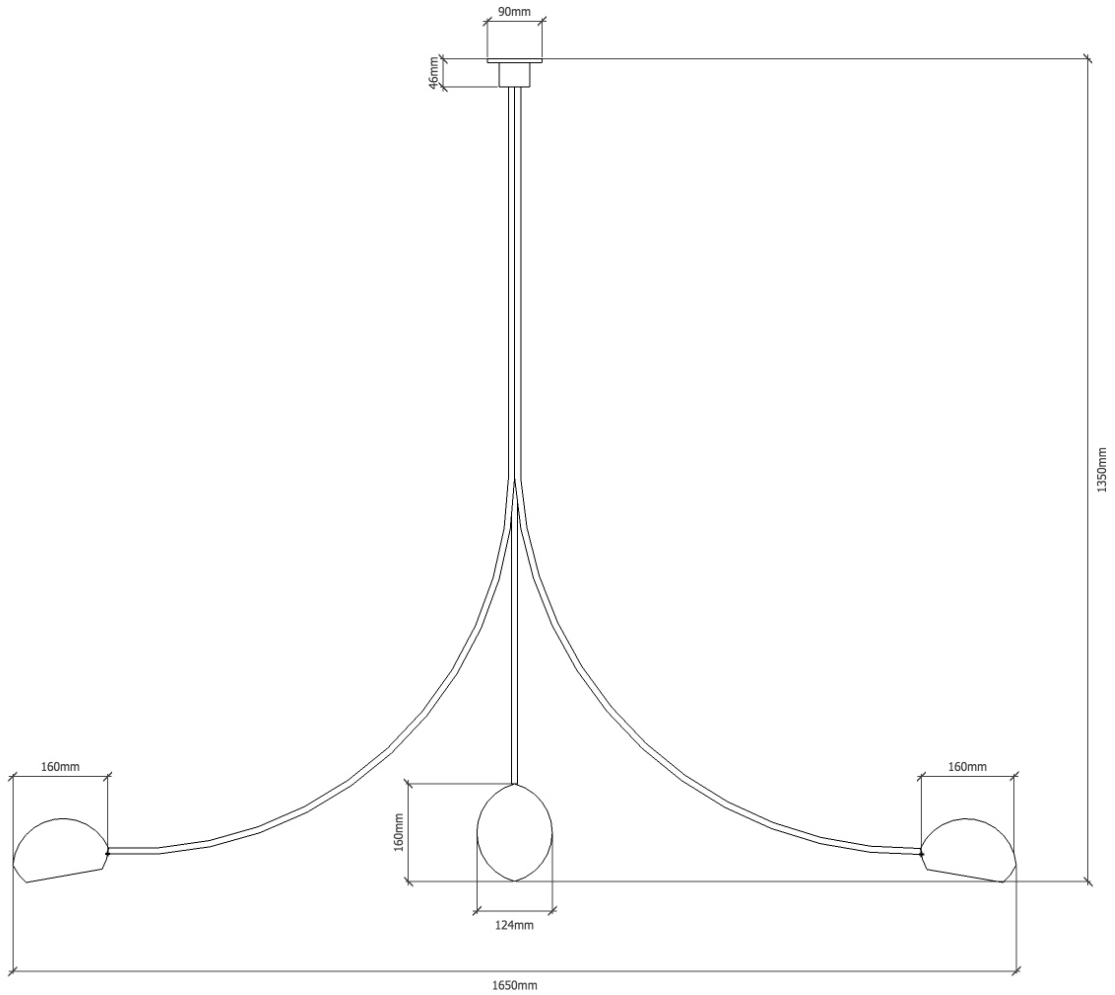

O BLOOM III

WARECO | SALES@WARECO.CO | 812.499.9991

REDUXR