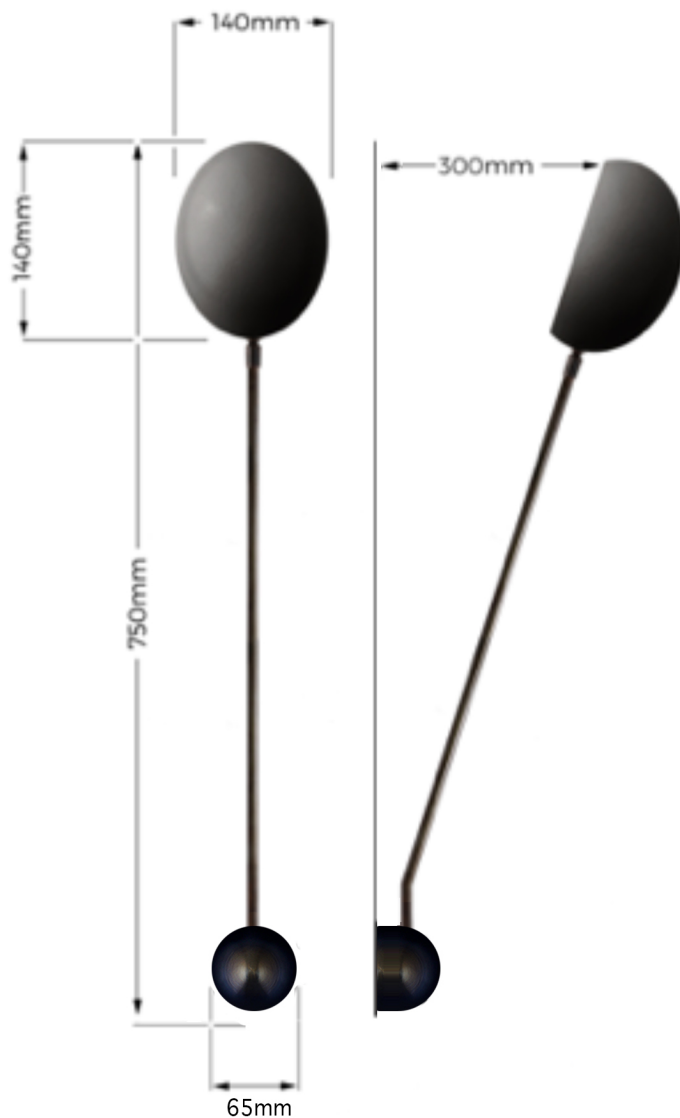

O BRANCH I

WARECO | SALES@WARECO.CO | 812.499.9991

REDUXR

O BRANCH I

Designer

Roberto Rodriguez

Dimensions

H: 550mm / W: 140mm
 H: 21.6"inch / W: 5.5"inch
 Custom lengths upon request

Materials

Brass, Ostrich Eggs, Resin,

Fixture Finish

Blackened Brass, Brushed, Patinated

Shade Finishes

Natural (translucent)
 Dusted White (translucent)
 Opaque White / Black
 Custom upon request

Light Source

G9 LED 3.5w / 220 ~ 240v AUS / NZ
 G9 LED 3.5w / 100 - 120v US / JAP

Lumens

350 lumen

Temperature

Warm White - 2700k

Weight

1.9kg

Certification