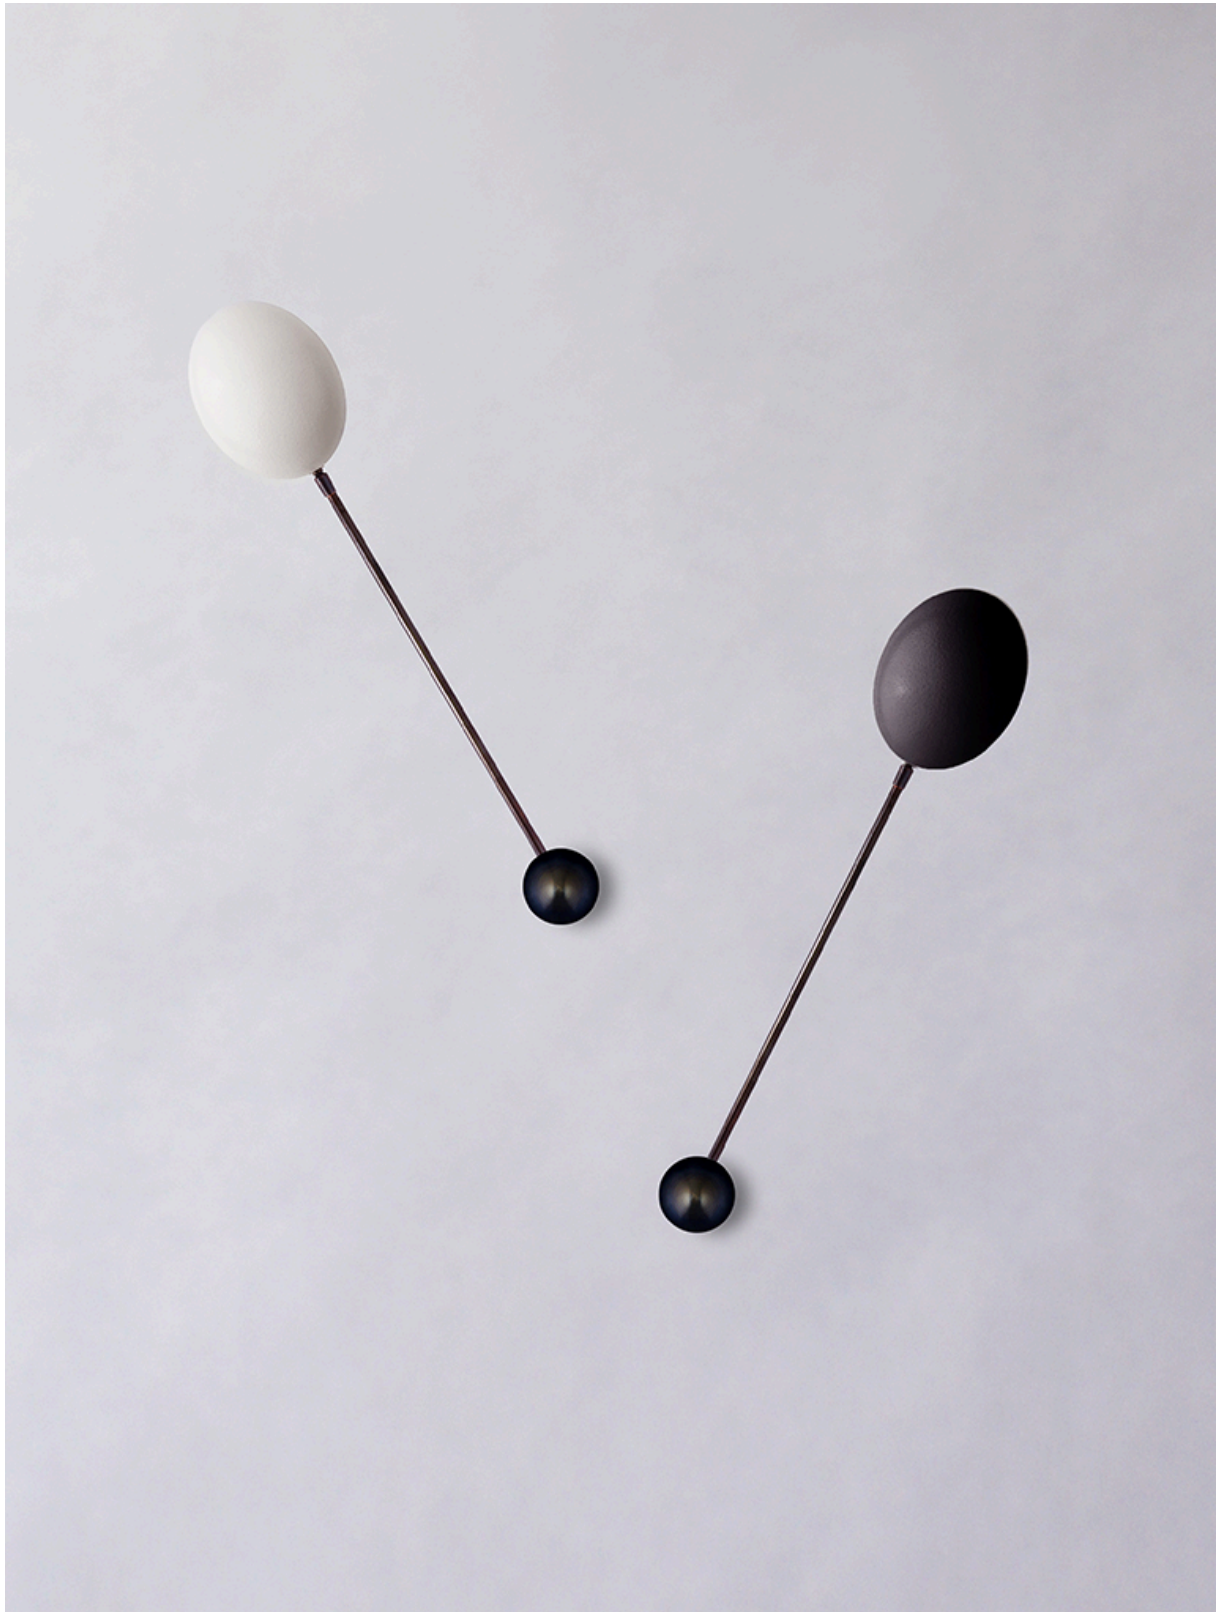

O BRANCH I

WARECO | SALES@WARECO.CO | 812.499.9991

REDUXR

O BRANCH I

Designer

Roberto Rodriguez

Dimensions

H: 550mm / W: 140mm
 H: 21.6"inch / W: 5.5"inch
 Custom lengths upon request

Materials

Brass, Ostrich Eggs, Resin,

Fixture Finish

Blackened Brass, Brushed, Patinated

Shade Finishes

Natural (translucent)
 Dusted White (translucent)
 Opaque White / Black
 Custom upon request

Light Source