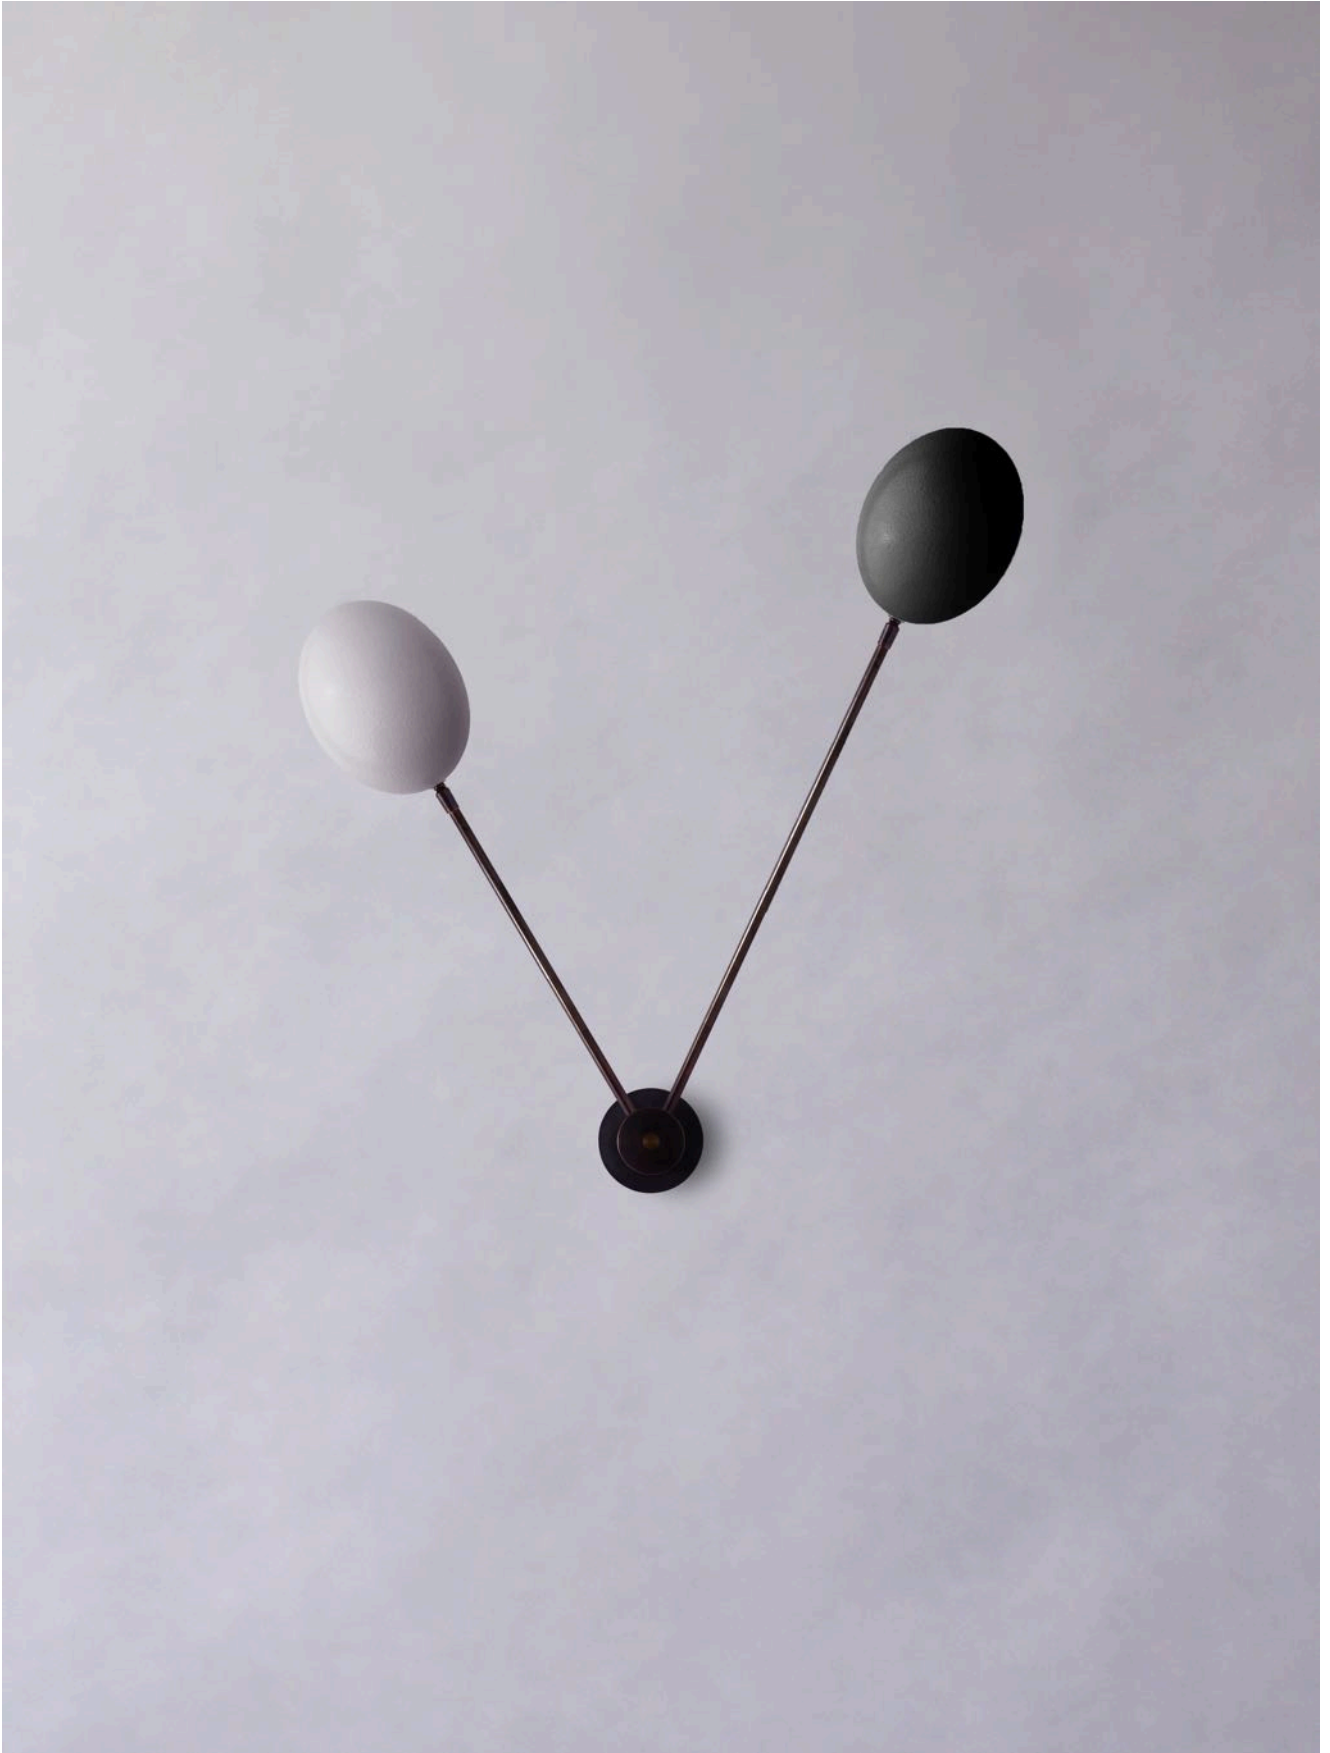

O BRANCH II

WARECO | SALES@WARECO.CO | 812.499.9991

REDUXR

O BRANCH II

Designer	Roberto Rodriguez	Light Source	2 x G9 LED 3.5w / 220 ~ 240v AUS 5 x G9 LED 9w / 800lms 110v 120v USA
Dimensions	Branch lengths: 450mm + 550mm 17.7" inches + 21.6" inches Custom lengths upon request	Lumens	2 x 550 lumen
Materials	Brass, Ostrich Eggshell, Resin	Temperature	Warm White - 2700k
Fixture Finish	Blackened Brass, Brushed, Patinated	Weight	2.3kg
Shade Finishes	Natural (translucent) Black (Opaque) & White (translucent)	IP Rating	IP20 – For Indoor Use Only
		Components	AS/NZS – 60598.2.1 UL - E189674