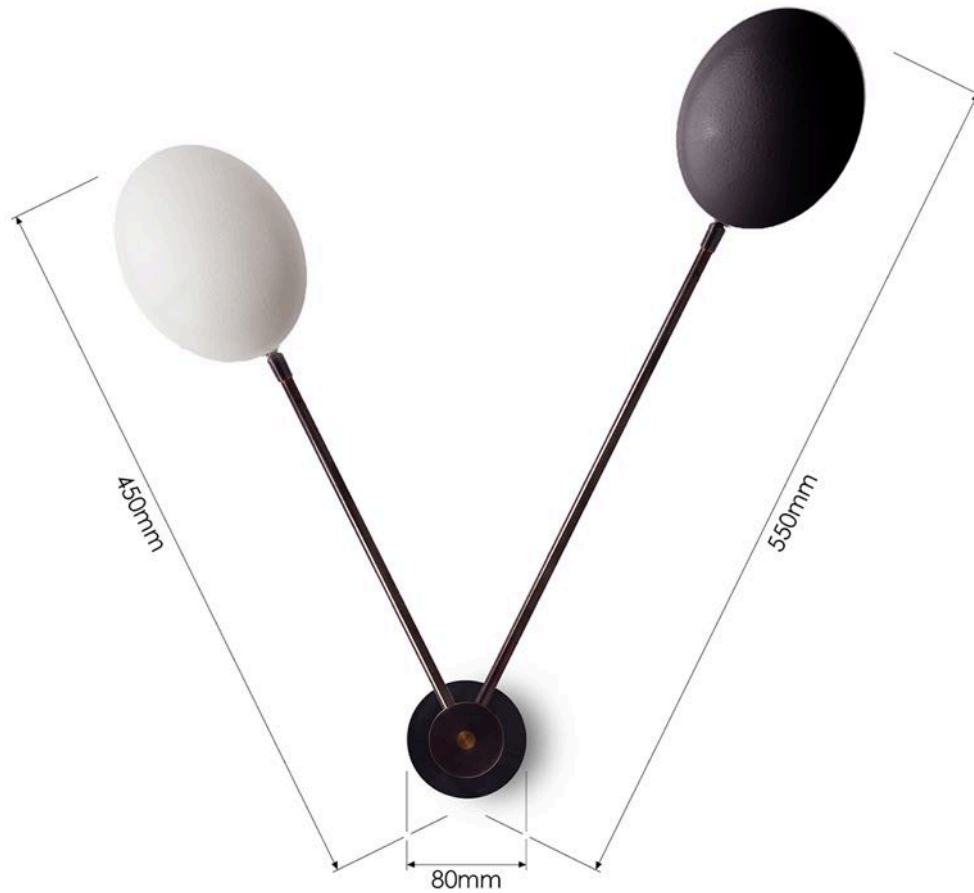

O BRANCH II

WARECO | SALES@WARECO.CO | 812.499.9991

REDUXR

O BRANCH II

Designer	Roberto Rodriguez	Light Source	2 x G9 LED 3.5w / 220 ~ 240v AUS 5 x G9 LED 9w / 800lms 110v 120v USA
Dimensions	Branch lengths: 450mm + 550mm 17.7" inches + 21.6" inches Custom lengths upon request	Lumens	2 x 550 lumen
Materials	Brass, Ostrich Eggshell, Resin	Temperature	Warm White - 2700k
Fixture Finish	Blackened Brass, Brushed, Patinated	Weight	2.3kg
Shade Finishes	Natural (translucent) Black (Opaque) & White (translucent)	IP Rating	IP20 – For Indoor Use Only
		Components	AS/NZS – 60598.2.1 UL - E189674