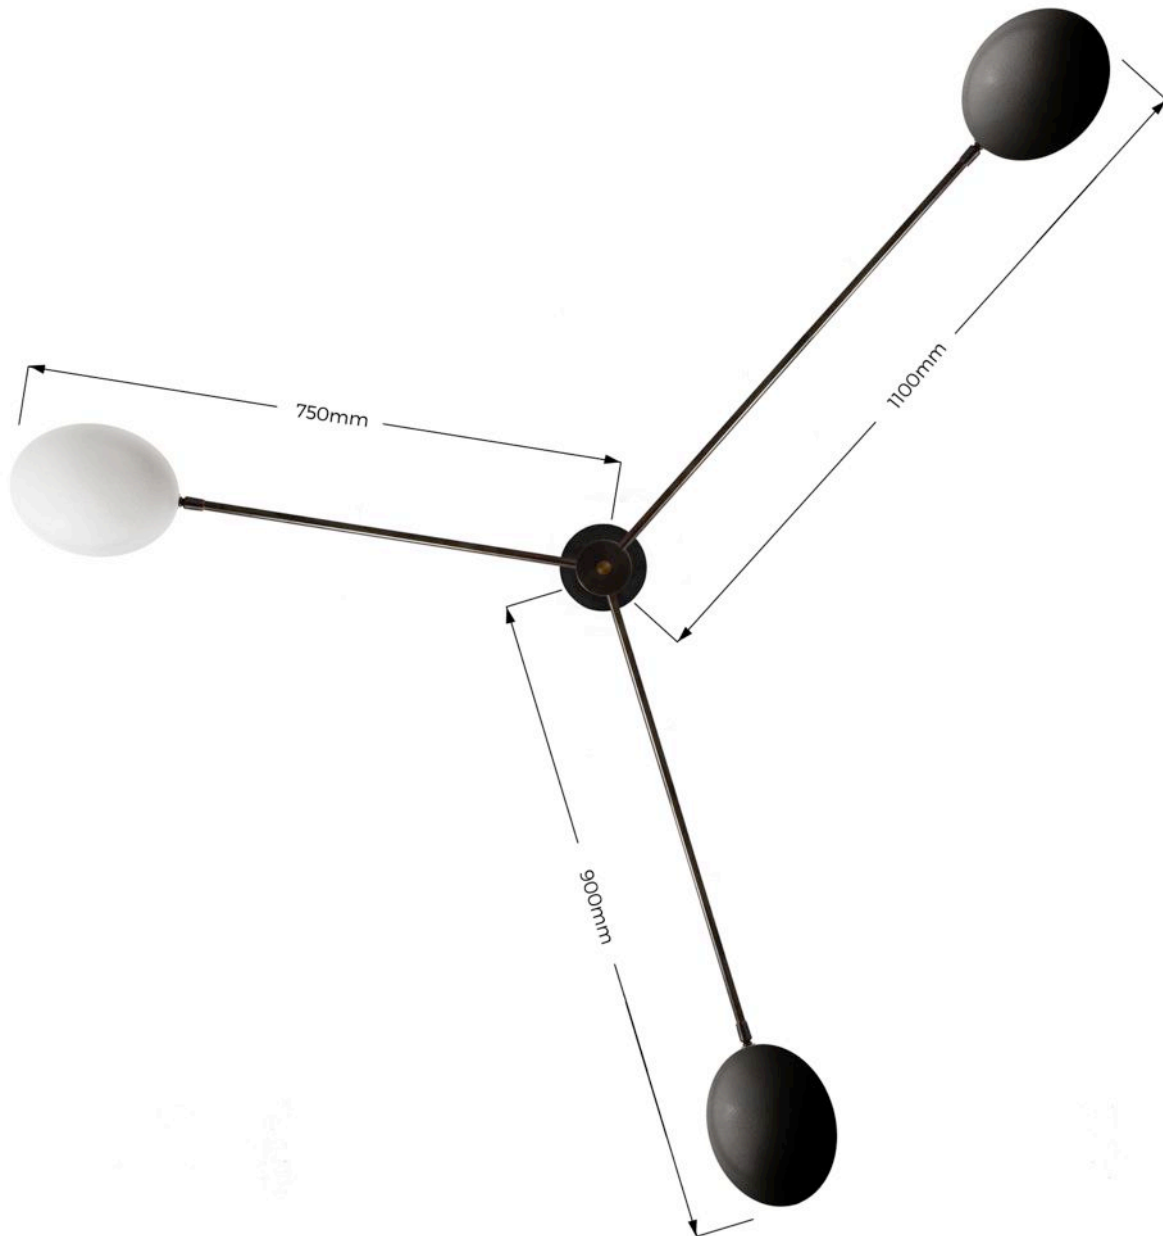

# O BRANCH III

<b>Designer</b>	Roberto Rodriguez	<b>Light Source</b>	3 x G9 LED 3.5w / 220 ~ 240v - AUS Only 3 x G9 LED 5w / 110v - US Only
<b>Dimensions</b>	Arms Metric: 750mm/900mm/1100mm Arms Imperial: 29" in / 35" in / 43" in Custom lengths upon request	<b>Lumen</b>	3.5w = 350lm - AUS Only 5w = 500lm - US Only
<b>Materials</b>	Brass, Ostrich Eggs, Resin,	<b>Temperature</b>	Warm White - 2700k - AUS Only Warm White - 3000k - US Only
<b>Fixture Finish</b>	Blackened Brass, Brushed, Patinated	<b>Weight</b>	2.3 kg
<b>Shade Finish</b>	Natural (translucent) / Standard B+W		