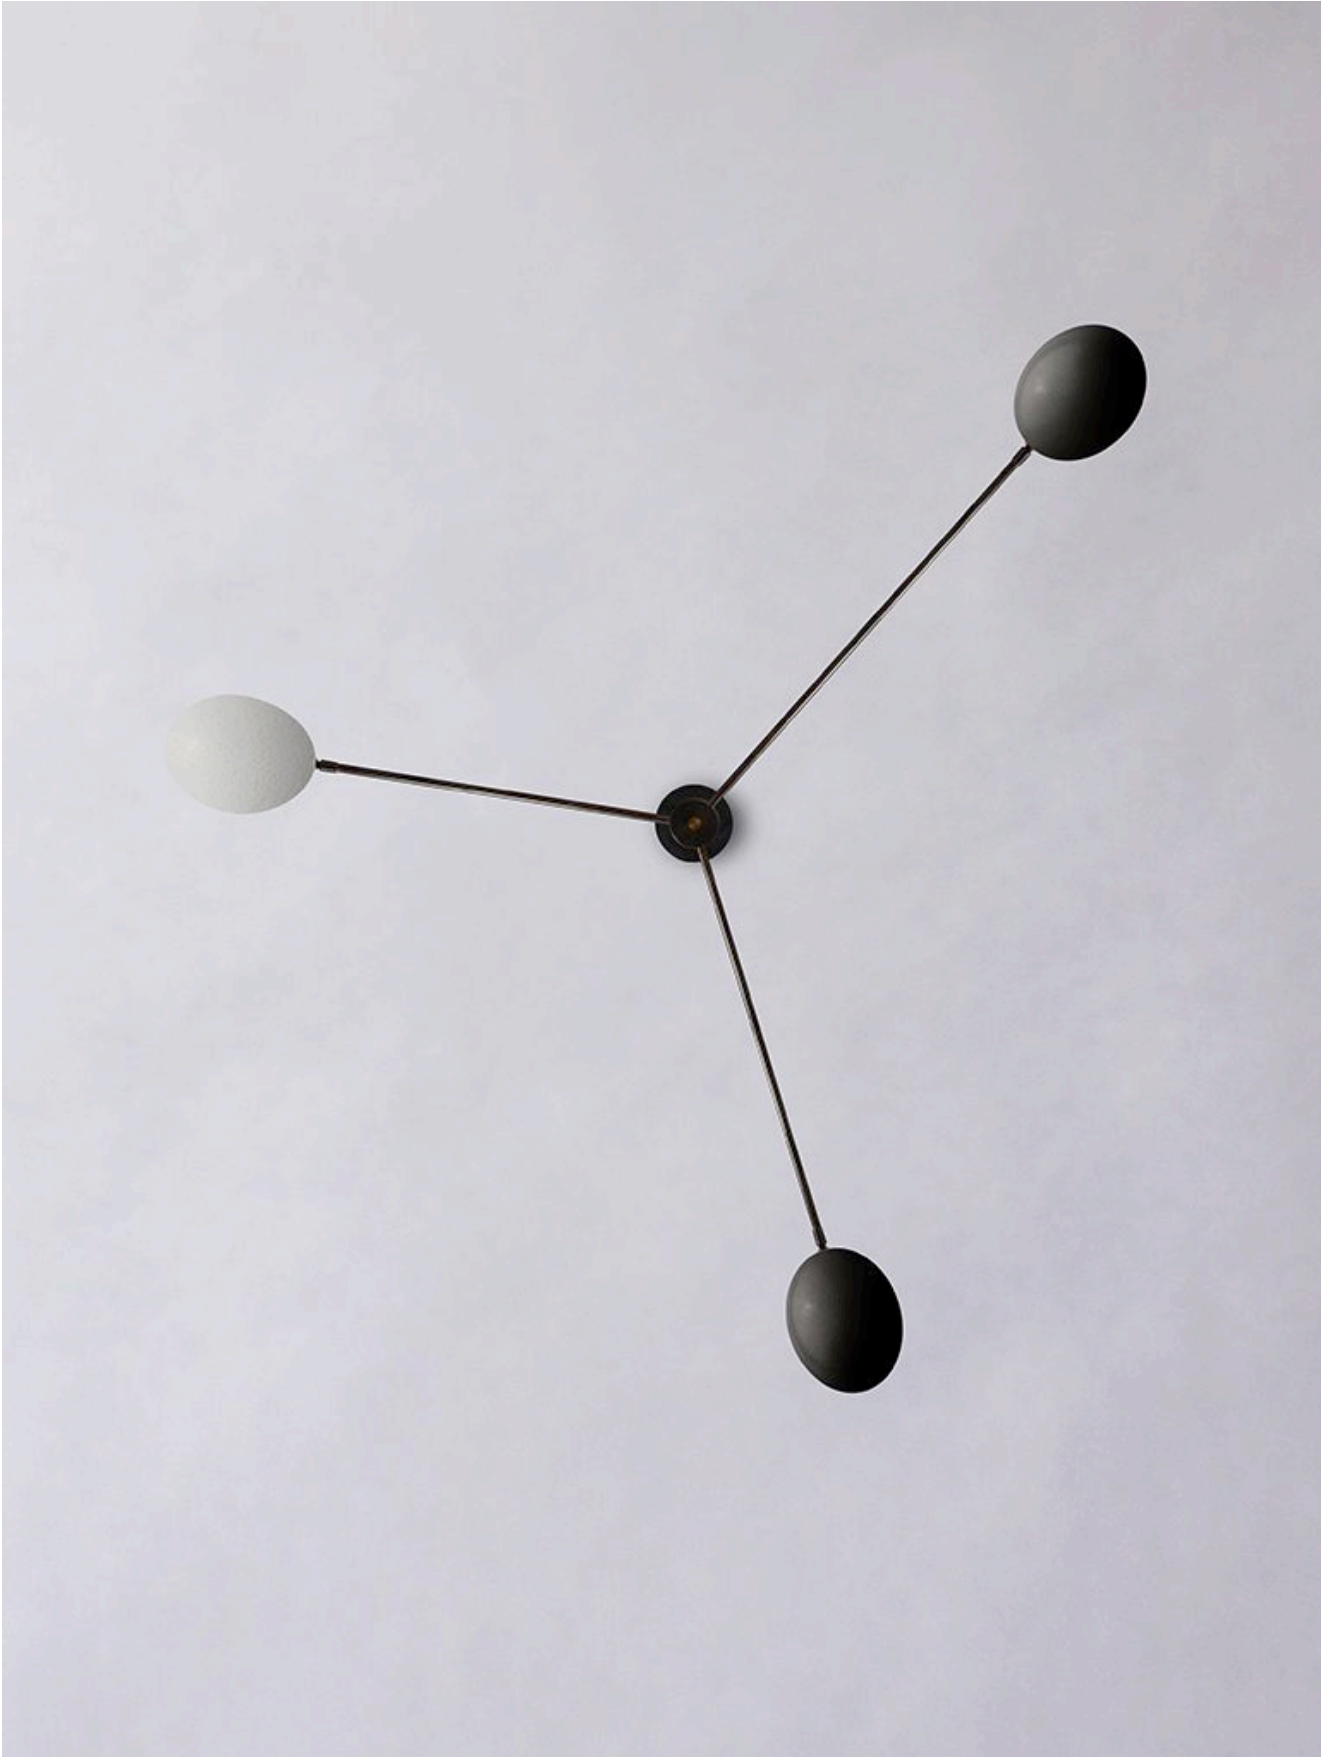

O BRANCH III

WARECO | SALES@WARECO.CO | 812.499.9991

REDUXR