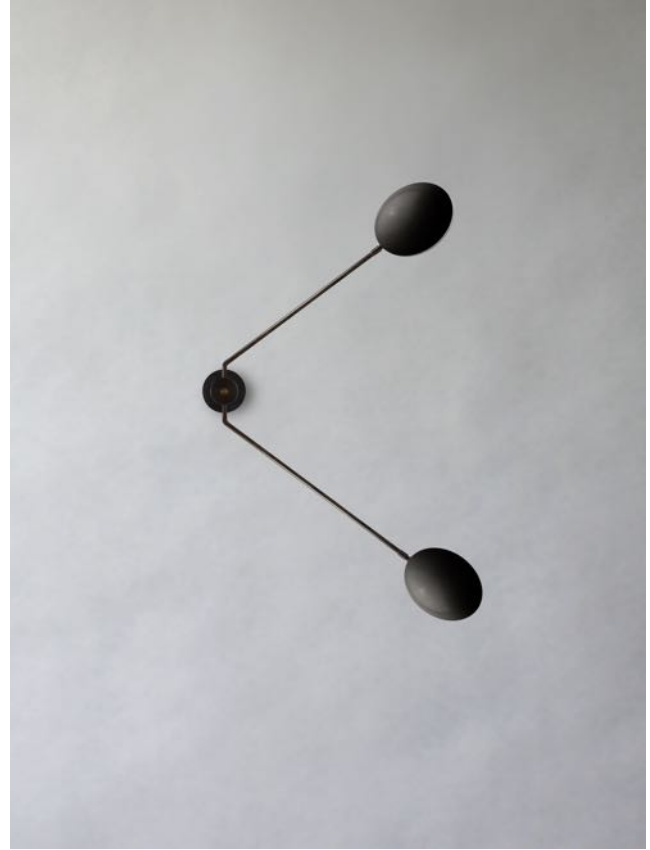

O BRANCH II • SWING ARM

**Designer**

Roberto Rodriguez

Dimensions

Standard Branch Lengths
400mm + 500mm
15.7" inches + 19.6" inches

Swing Radius

170 Degree – Both Arms

Materials

Brass, Ostrich Eggs, Resin,

Fixture Finish

Blackened Brass, Brushed, Patinated

Shade Finishes

Natural (translucent) / Standard B+W
Custom upon request

Light Source

G4 LED 5w or 7w

Power Supply