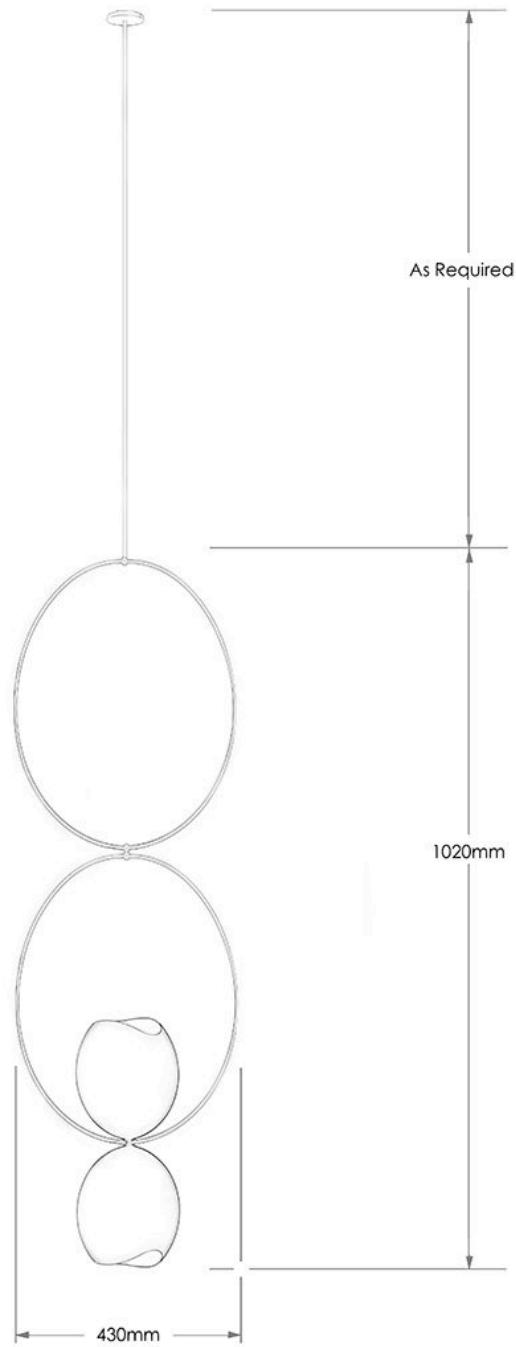

O PENDANT II

WARECO | SALES@WARECO.CO | 812.499.9991

REDUXR

O PENDANT II

WARECO | SALES@WARECO.CO | 812.499.9991

REDUXR

O PENDANT II

**Dimensions**

Shade & Ring H: 1020 x W: 430mm

Ceiling Drop: As Required

Materials

Copper, Brass, Ostrich Eggs, Resin.

Fixture Finish

Blackened, Brushed or Polished Brass

Shade

Natural (translucent) / Standard B+W

Finishes

Custom upon request

Light Source

G9 LED 3.5W / 220 ~ 240v

Lumens

350

Temperature

3000

Weight

1.5kg

WARECO | SALES@WARECO.CO | 812.499.9991

REDUXR