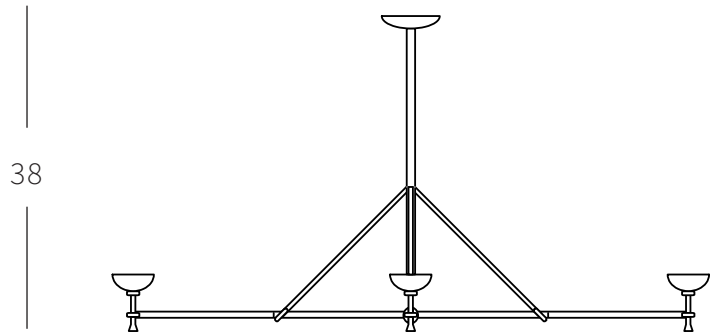

STEPHEN ANTONSON

by hand

Ostafin Chandelier

MATERIALS

Hand sculpted plaster
Brushed plaster finish

LAMPING

8 Candelabra base upright sockets
Maximum wattage 60 watts each

CERTIFICATIONS

UL / CE

DIMENSIONS

Height: 38in / 96.5cm
Length: 72in / 183cm
Width: 24in / 61cm

WEIGHT

Approx. 40lbs / 18.1kg

CANOPY

Ø6 in / 15.24cm

LEAD TIME

20-22 weeks

Custom dimensions available

FEATURES

Fully Dimmable
Shipped assembled

Front

Top