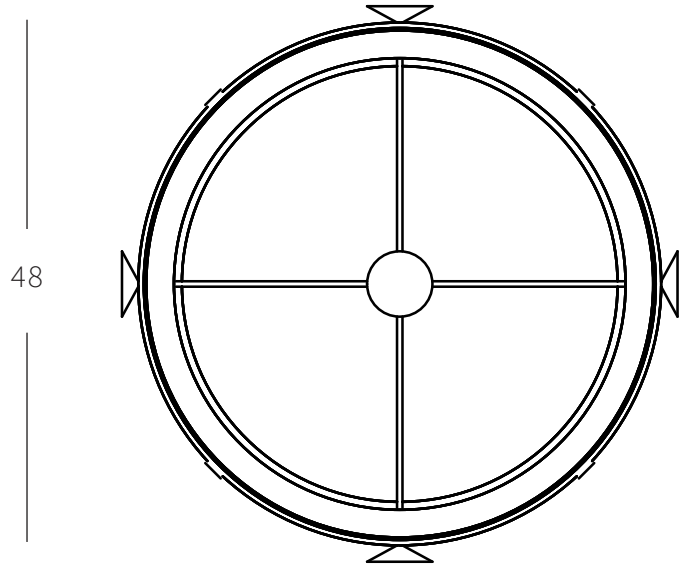

STEPHEN ANTONSON

by hand

Ovid Chandelier

MATERIALS

Hand sculpted plaster
Knifed plaster finish

LAMPING

G-9 sockets, 20 bulbs
5 Watt, Bi-pin LED bulbs, 2700K

CERTIFICATIONS

UL / CE

DIMENSIONS

Height: 28in / 71.12cm
Diameter: 48in / 121.92cm

WEIGHT

Approx. 50lbs / 22.68kg

CANOPY

Ø6in / 15.24cm

LEAD TIME

20-22 weeks

Custom dimensions available

FEATURES

Fully Dimmable
Shipped assembled

Top