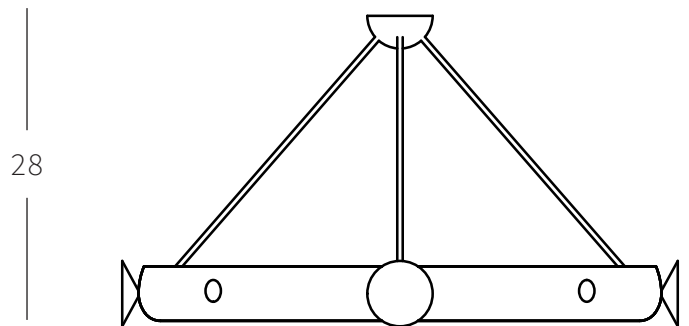

STEPHEN ANTONSON

by hand

Ovid Chandelier

MATERIALS

Hand sculpted plaster
Knifed plaster finish

LAMPING

G-9 sockets, 20 bulbs
5 Watt, Bi-pin LED bulbs, 2700K

CERTIFICATIONS

UL / CE

DIMENSIONS

Height: 28in / 71.12cm
Diameter: 48in / 121.92cm

WEIGHT

Approx. 50lbs / 22.68kg

CANOPY

Ø6in / 15.24cm

LEAD TIME

20-22 weeks

Custom dimensions available

FEATURES

Fully Dimmable
Shipped assembled

Top

Front